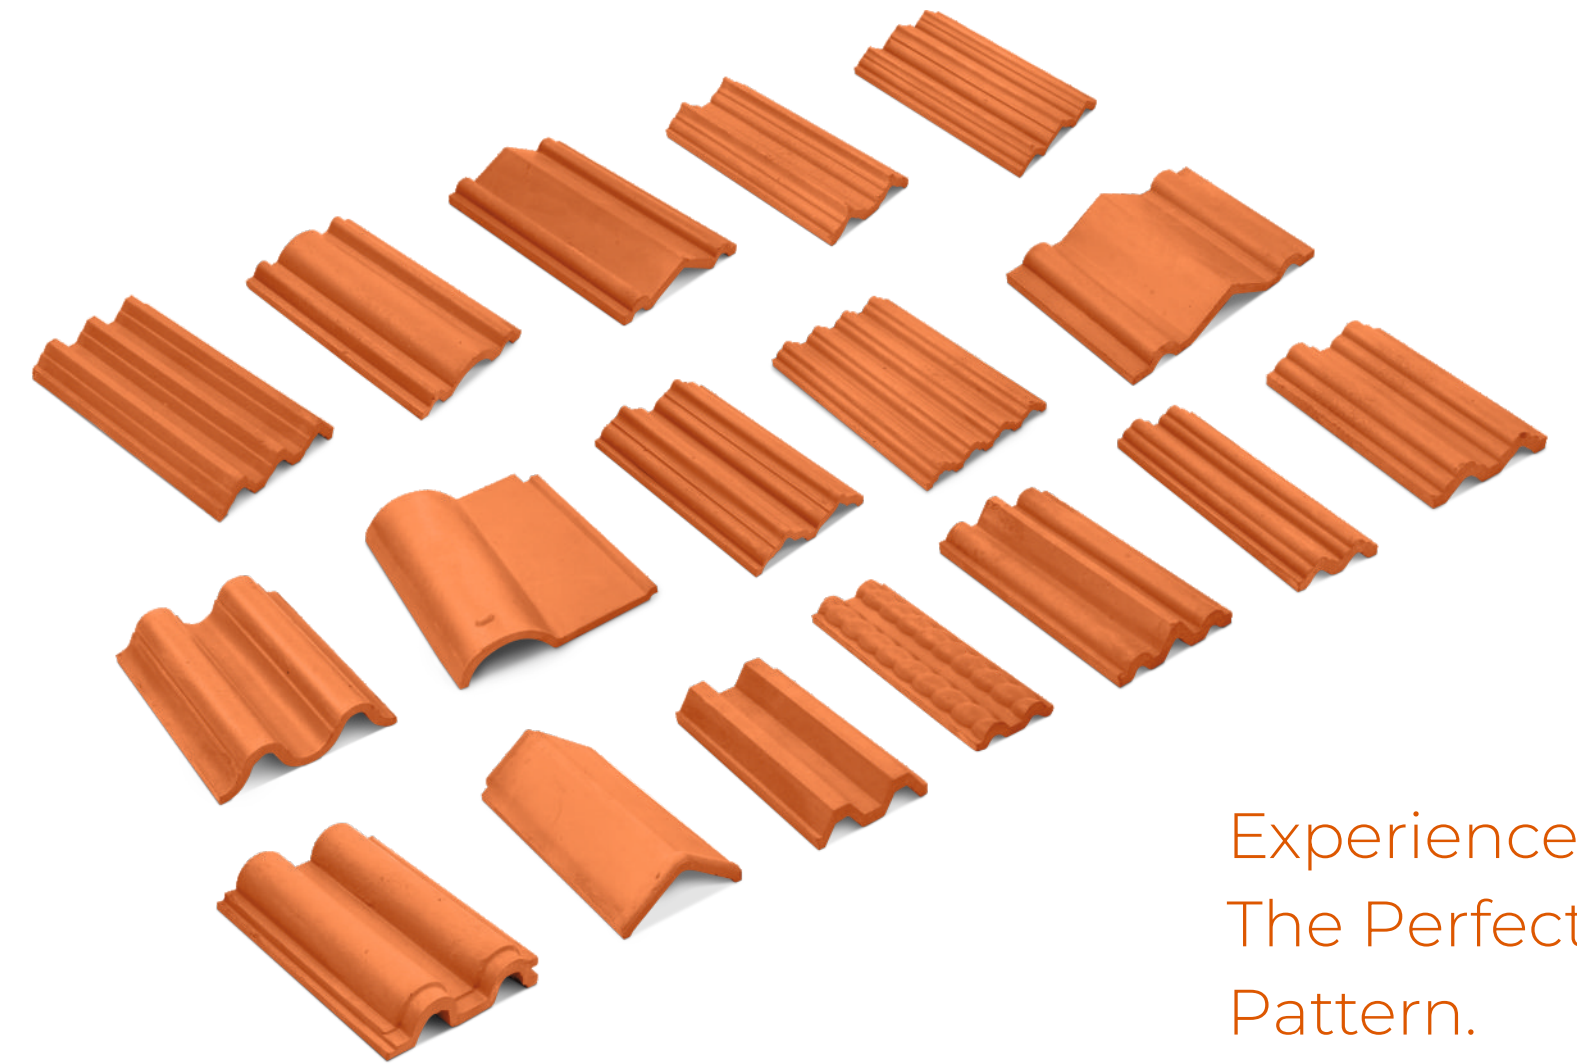

OUR MISSION

Our company strives to deliver a high quality roof assembly to every customer. We believe one roof job should create another through the networking of past satisfied customers.

Our company takes a systems approach to re-roofing. Where every every component that goes into our roofs is designed to work together as a system.

Experience
The Perfect
Pattern.