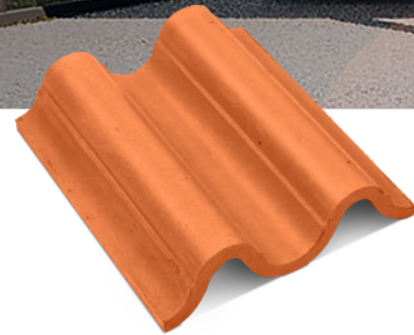

W TILES

Size : 7 x 6 inch
Weight : 800 Gms.
Require 320 Pcs to Cover 100 Sq. Feet
Color : Natural Terracotta