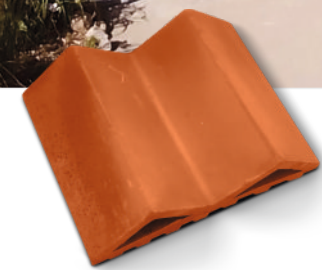

ROOFING TILES

Size : 15 x 9 inch
 Weight : 2.1 Kg.
 Require 145 Pcs to Cover 100 Sq. Feet
 Color : Natural Terracotta

AVAILABLE SIZES :

Size : 8 x 5 inch , 9 x 6 inch
 Color : Natural Terracotta

HOLLOW B TYPE

Size : 7 x 6 inch
Weight : 1.1 Kg.
Require 320 Pcs to Cover 100 Sq. Feet
Color : Natural Terracotta

HOLLOW CAMERA

Size : 7 x 6 inch
Weight : 1 Kg.
Require 320 Pcs to Cover 100 Sq. Feet
Color : Natural Terracotta