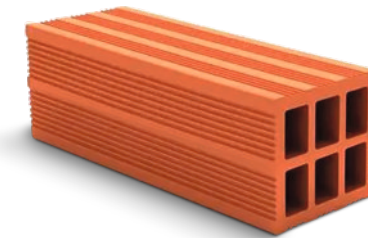

HOLLOW M

Size : 7 x 6 inch
Weight : 800 Gms.
Require 320 Pcs to Cover 100 Sq. Feet
Color : Natural Terracotta

HOLLOW WHITE HOUSE

Size : 7 x 6 inch
Weight : 1.3 Kg.
Require 320 Pcs to Cover 100 Sq. Feet
Color : Natural Terracotta

A/C HOLLOW

Size : 12 x 8 x 6 inch
 Weight : 8.5 Kg.
 Coverage : 111/M²
 Color : Natural Terracotta

A/C HOLLOW

Size : 12 x 6 x 6 inch
 Weight : 7.5 Kg.
 Coverage : 148/M²
 Color : Natural Terracotta

A/C HOLLOW