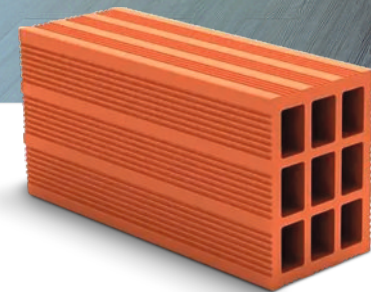

A/C HOLLOW

Size : 12 x 8 x 6 inch
Weight : 8.5 Kg.
Coverage : 111/M²
Color : Natural Terracotta