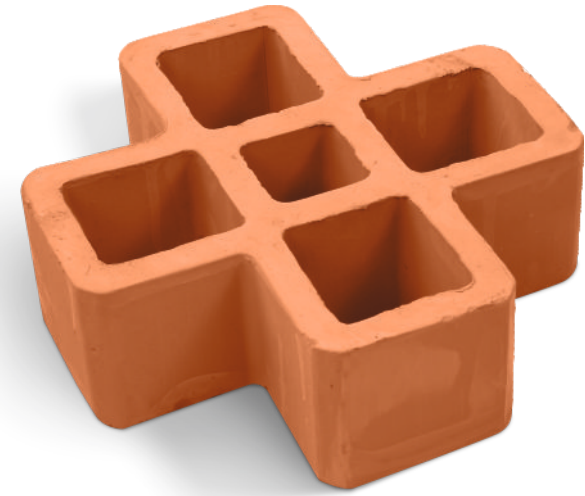

DIAMOND

Size : 8 x 8 x 2.5 inch
Color : Natural Terracotta