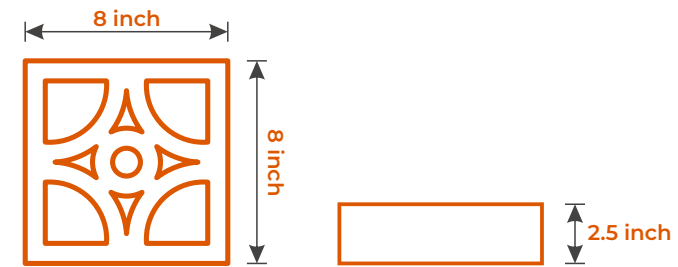

 CLADDING SPLIT SQUARE 30	 EDGE CUT 44
 CLADDING SPLIT 32		

www.indiatiles.in

A gentle
REVOLUTION

J A L I

OPEL

Size : 8x8x2.5 inch

Color : Natural Terracotta

Dimension

DIAMOND

Size : 8 x 8 x 2.5 inch
Color : Natural Terracotta

Dimension

J A L I

RUBI

Size : 8 x 8 x 2.5 inch

Color : Natural Terracotta

Dimension

J A L I

PERL

Size : 8 x 8 x 2.5 inch

Color : Natural Terracotta

Dimension

J A L I

PETAL

Size : 8 x 8 x 2.5 inch