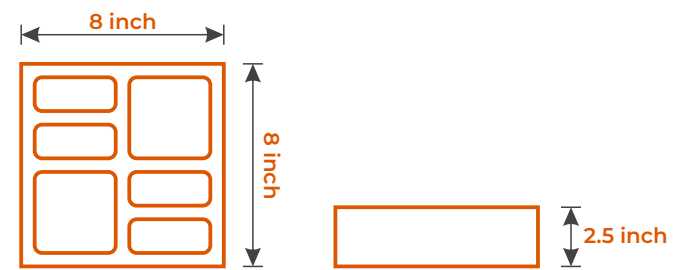

Size : 8 x 8 x 2.5 inch

Color : Natural Terracotta

Dimension

J A L I

ZIBRA

Size : 8 x 8 x 2.5 inch

Color : Natural Terracotta

Dimension

J A L I

M TV

Size : 8 x 8 x 2.5 inch

Color : Natural Terracotta

Dimension

W JALI

Size : 8 x 8 x 3.5 inch
Color : Natural Terracotta

Dimension

J A L I

LILY

Size : 8 x 8 x 2.5 inch

Color : Natural Terracotta

Dimension

SLICE

Size : 8 x 8 x 2.5 inch

Color : Natural Terracotta

Dimension

J A L I

LOTUS

Size : 8 x 8 x 2.5 inch

Color : Natural Terracotta

Dimension

WINDOW

Size : 8 x 8 x 2.5 inch