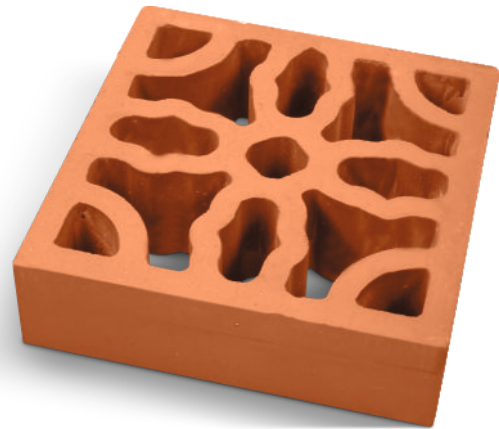

 CLADDING SPLIT SQUARE 30	 EDGE CUT 44
 CLADDING SPLIT 32		

www.indiatiles.in

A gentle
REVOLUTION

J A L I

OPEL

Size : 8x8x2.5 inch

Color : Natural Terracotta

Dimension

DIAMOND

Size : 8 x 8 x 2.5 inch
Color : Natural Terracotta

Dimension

J A L I

RUBI

Size : 8 x 8 x 2.5 inch

Color : Natural Terracotta

Dimension

J A L I

PERL

Size : 8 x 8 x 2.5 inch

Color : Natural Terracotta

Dimension

J A L I

PETAL

Size : 8 x 8 x 2.5 inch