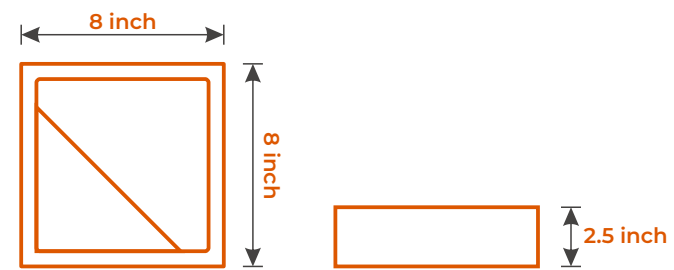

J A L I

M TV

Size : 8 x 8 x 2.5 inch

Color : Natural Terracotta

Dimension

W JALI

Size : 8 x 8 x 3.5 inch
Color : Natural Terracotta

Dimension

J A L I

LILY

Size : 8 x 8 x 2.5 inch

Color : Natural Terracotta

Dimension

SLICE

Size : 8 x 8 x 2.5 inch

Color : Natural Terracotta

Dimension

J A L I

LOTUS

Size : 8 x 8 x 2.5 inch

Color : Natural Terracotta

Dimension

WINDOW

Size : 8 x 8 x 2.5 inch

Color : Natural Terracotta

Dimension

HANDMADE TILES

www.indiatiles.in

Creation with
ELEGANCE

HANDMADE TILES

CLADDING SPLIT SQUARE

Size : 8 x 8 inch