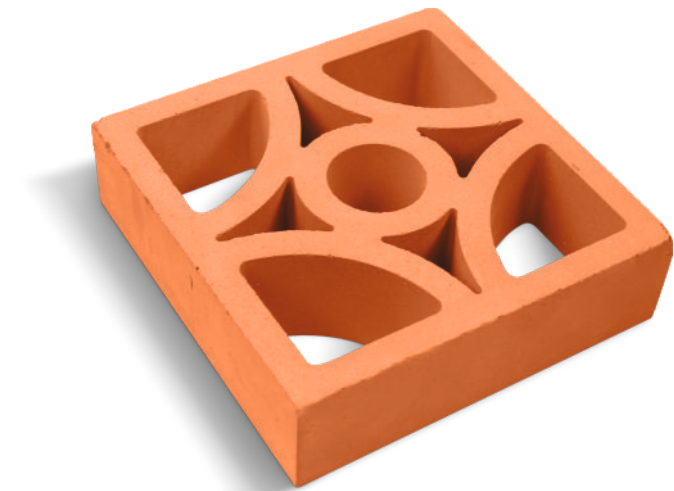

 CLADDING SPLIT SQUARE 30	 EDGE CUT 44
 CLADDING SPLIT 32		

www.indiatiles.in

A gentle
REVOLUTION

J A L I

OPEL

Size : 8x8x2.5 inch

Color : Natural Terracotta

Dimension

DIAMOND

Size : 8 x 8 x 2.5 inch
Color : Natural Terracotta

Dimension

J A L I

RUBI

Size : 8 x 8 x 2.5 inch

Color : Natural Terracotta

Dimension

J A L I

PERL

Size : 8 x 8 x 2.5 inch

Color : Natural Terracotta

Dimension

J A L I

PETAL

Size : 8 x 8 x 2.5 inch