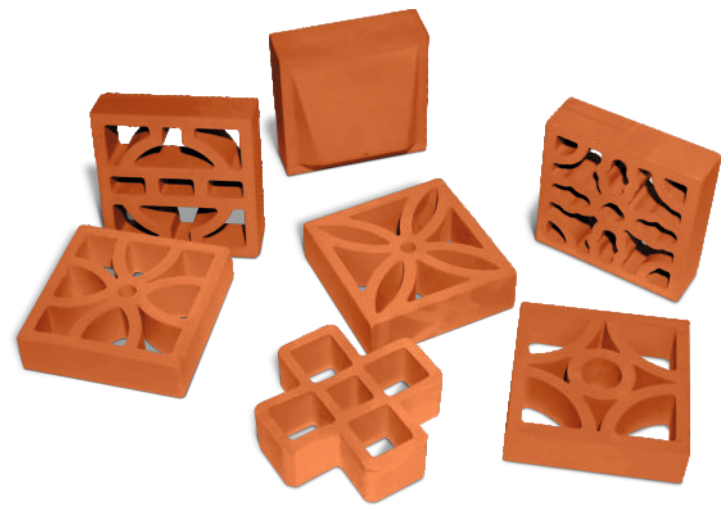

— FEATURES —

Natural Sunlight

Natural Ventilation

Easy Installation

Design Flexibility

100% Asbestos Free

Termite Free

Low Maintenance

All Weather Resistance

Fungus free

Fire Resistance

Cost & Time Saving

20 Years Durability

EXPERIENCE
the perfect pattern.

I N D E X

OPEL	 08	M TV	 24
DIAMOND	 10	W JALI	 26
RUBI	 12	LILY	 28
PERL	 14	SLICE	 30
PETAL	 16	LOTUS	 32
CAMP	 20	WINDOW	 34
ZIBRA	 22		

CLADDING SPLIT SQUARE	 30	EDGE CUT	 44
CLADDING SPLIT	 32