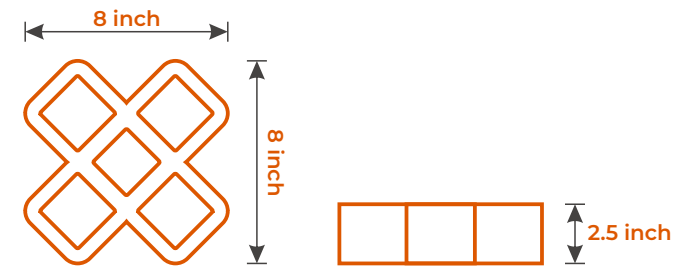

 CLADDING SPLIT SQUARE 30	 EDGE CUT 44
 CLADDING SPLIT 32		

www.indiatiles.in

A gentle
REVOLUTION

J A L I

OPEL

Size : 8x8x2.5 inch

Color : Natural Terracotta

Dimension

DIAMOND

Size : 8 x 8 x 2.5 inch
Color : Natural Terracotta

Dimension

J A L I

RUBI

Size : 8 x 8 x 2.5 inch

Color : Natural Terracotta

Dimension