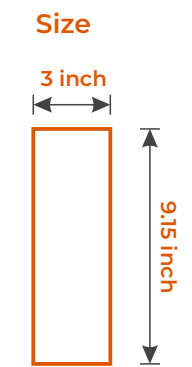

10 MM

HANDMADE TILES

EDGE CUT

Size : 6 x 1.5 inch

Color : Natural Terracotta

Size

1.5 inch

6 inch

Thickness

10 MM

HANDMADE TILES

EDGE CUT

Size : 6 x 1 inch

Color : Natural Terracotta

Size

1 inch

6 inch

Thickness

10 MM

HANDMADE TILES

CLADDING SPLIT

Size : 9.15 x 3 inch
Color : Natural Terracotta

HANDMADE TILES

CLADDING SPLIT

Size : 9 x 2 inch
Color : Natural Terracotta

HANDMADE TILES

CLADDING SPLIT

Size : 9 x 1.5 inch

Color : Natural Terracotta

Size

1.5 inch

9 inch