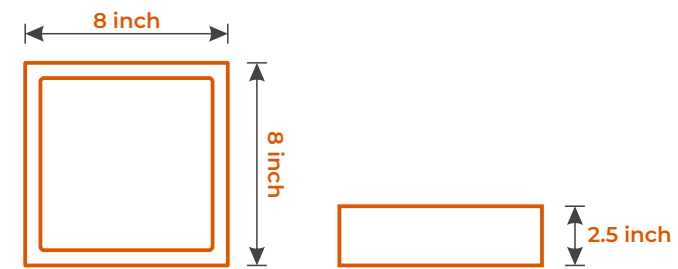

J A L I

LILY

Size : 8 x 8 x 2.5 inch

Color : Natural Terracotta

Dimension

SLICE

Size : 8 x 8 x 2.5 inch

Color : Natural Terracotta

Dimension

J A L I

LOTUS

Size : 8 x 8 x 2.5 inch

Color : Natural Terracotta

Dimension

WINDOW

Size : 8 x 8 x 2.5 inch

Color : Natural Terracotta

Dimension

HANDMADE TILES

www.indiatiles.in

Creation with
ELEGANCE

HANDMADE TILES

CLADDING SPLIT SQUARE

Size : 8 x 8 inch

Color : Natural Terracotta

Size

Thickness

H A N D M A D E T I L E S

EDGE CUT

Size : 9 x 3 inch

Color : Natural Terracotta

Size