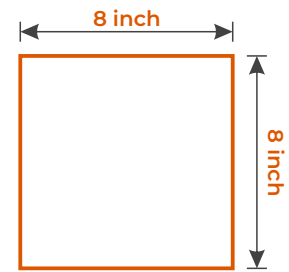

J A L I

LILY

Size : 8 x 8 x 2.5 inch

Color : Natural Terracotta

Dimension

SLICE

Size : 8 x 8 x 2.5 inch

Color : Natural Terracotta

Dimension

J A L I

LOTUS

Size : 8 x 8 x 2.5 inch

Color : Natural Terracotta

Dimension

WINDOW

Size : 8 x 8 x 2.5 inch

Color : Natural Terracotta

Dimension

HANDMADE TILES

www.indiatiles.in

Creation with
ELEGANCE

HANDMADE TILES

CLADDING SPLIT SQUARE

Size : 8 x 8 inch

Color : Natural Terracotta

Size

Thickness

H A N D M A D E T I L E S

EDGE CUT

Size : 9 x 3 inch

Color : Natural Terracotta

Size