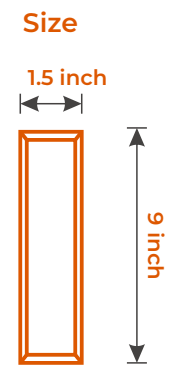

3 inch

9 inch

Thickness

10 MM

HANDMADE TILES

EDGE CUT

Size : 9 x 2 inch

Color : Natural Terracotta

Size

2 inch

9 inch

Thickness

10 MM

H A N D M A D E T I L E S

EDGE CUT

Size : 9 x 1.5 inch
Color : Natural Terracotta

HANDMADE TILES

EDGE CUT

Size : 6 x 2 inch

Color : Natural Terracotta

Size

2 inch

6 inch

Thickness

10 MM

HANDMADE TILES

EDGE CUT

Size : 6 x 1.5 inch

Color : Natural Terracotta

Size

1.5 inch

6 inch