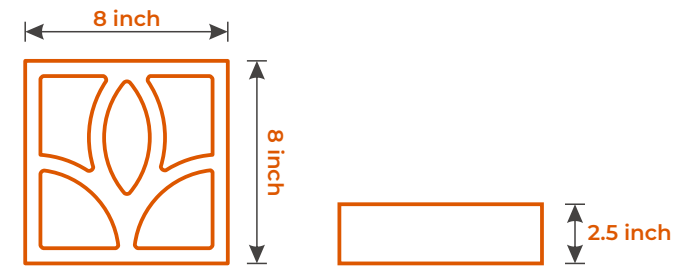

J A L I

M TV

Size : 8 x 8 x 2.5 inch

Color : Natural Terracotta

Dimension

W JALI

Size : 8 x 8 x 3.5 inch
Color : Natural Terracotta

Dimension

J A L I

LILY

Size : 8 x 8 x 2.5 inch

Color : Natural Terracotta

Dimension

SLICE

Size : 8 x 8 x 2.5 inch

Color : Natural Terracotta

Dimension

J A L I

LOTUS

Size : 8 x 8 x 2.5 inch

Color : Natural Terracotta

Dimension

WINDOW

Size : 8 x 8 x 2.5 inch

Color : Natural Terracotta

Dimension

HANDMADE TILES

www.indiatiles.in

Creation with
ELEGANCE

HANDMADE TILES

CLADDING SPLIT SQUARE

Size : 8 x 8 inch