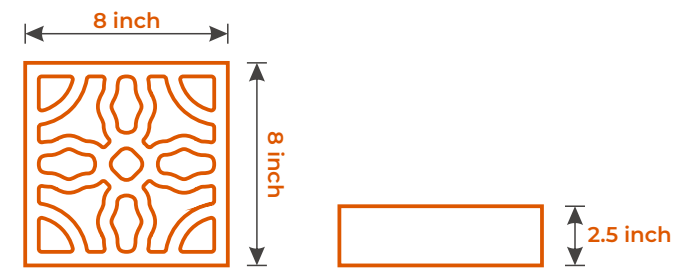

 CLADDING SPLIT SQUARE 30	 EDGE CUT 44
 CLADDING SPLIT 32		

www.indiatiles.in

A gentle
REVOLUTION

J A L I

OPEL

Size : 8x8x2.5 inch

Color : Natural Terracotta

Dimension

DIAMOND

Size : 8 x 8 x 2.5 inch
Color : Natural Terracotta

Dimension

J A L I

RUBI

Size : 8 x 8 x 2.5 inch

Color : Natural Terracotta

Dimension

J A L I

PERL

Size : 8 x 8 x 2.5 inch

Color : Natural Terracotta

Dimension

J A L I

PETAL

Size : 8 x 8 x 2.5 inch