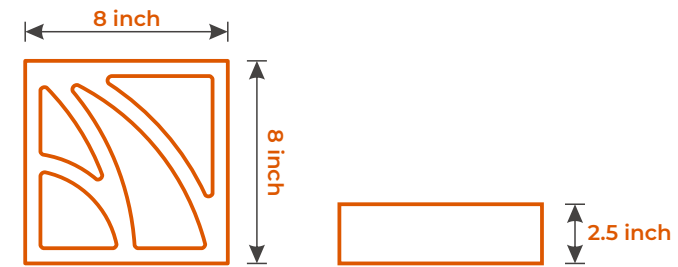

J A L I

LILY

Size : 8 x 8 x 2.5 inch

Color : Natural Terracotta

Dimension

SLICE

Size : 8 x 8 x 2.5 inch

Color : Natural Terracotta

Dimension

J A L I

LOTUS

Size : 8 x 8 x 2.5 inch

Color : Natural Terracotta

Dimension

WINDOW

Size : 8 x 8 x 2.5 inch

Color : Natural Terracotta

Dimension

HANDMADE TILES

www.indiatiles.in

Creation with
ELEGANCE

HANDMADE TILES

CLADDING SPLIT SQUARE

Size : 8 x 8 inch

Color : Natural Terracotta

Size

Thickness

H A N D M A D E T I L E S

EDGE CUT

Size : 9 x 3 inch

Color : Natural Terracotta

Size