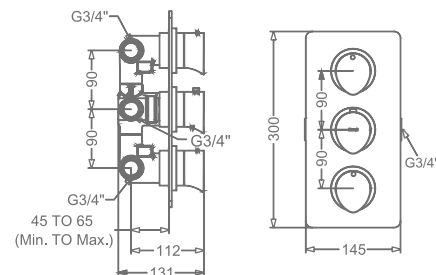

KB23THR002-CG
4 OUTLET CONCEALED HI-FLOW
THERMOSTAT BATH & SHOWER MIXER