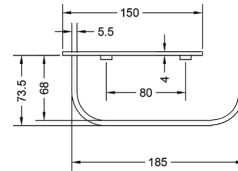

ACCESSORIES

GUNMETAL

KA660001-GM

CONVEX RANGE
TOWEL RAIL 24"

₹ 5,400

KA660002-GM

CONVEX RANGE
TOWEL RAIL 18"

₹ 4,600

KA660003-GM

CONVEX RANGE
ROBE HOOK

₹ 800

KA660004-GM

CONVEX RANGE
SOAP DISH

₹ 2,800

KA660005-GM

CONVEX RANGE
TOWEL RING

₹ 2,000

KA660007-GM

CONVEX RANGE
TUMBLER HOLDER

₹ 2,800