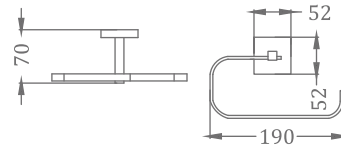

GUNMETAL

KA990004-GM
SQUARE RANGE
SOAP DISH

₹ 1,800

KA990005-GM
SQUARE RANGE
TOWEL HANGER

₹ 1,800

KA990007-GM
SQUARE RANGE
TUMBLER HOLDER

₹ 1,600

KA990009-GM
SQUARE RANGE
TOILET PAPER HOLDER

₹ 3,200

₹ 9,000

₹ 7,600