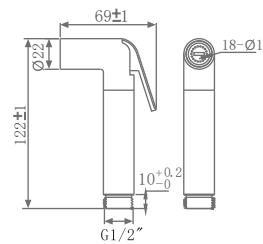

FAUCET

HEALTH FAUCET

KA580012-CP
HEALTH FAUCET (BRASS)
WITH HOOK & 1 M HOSE

₹ 2,400

KA580012-RG
HEALTH FAUCET (BRASS)
WITH HOOK & 1 M HOSE

₹ 4,400

KA580012-CG
HEALTH FAUCET (BRASS)
WITH HOOK & 1 M HOSE

₹ 4,400

KA580012-GM
HEALTH FAUCET (BRASS)
WITH HOOK & 1 M HOSE

₹ 4,600

KA580023-CP
HEALTH FAUCET (BRASS)
WITH HOOK & 1 M HOSE

₹ 2,400