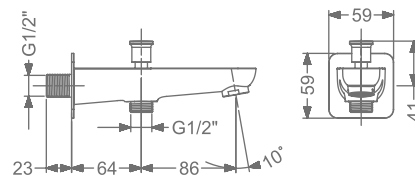

₹ 4,300

KB2311017-RG
BATH TUB SPOUT WITH
DIVERTER & FLANGE

₹ 5,400