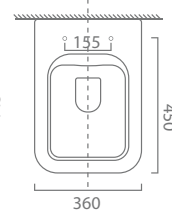

KA0482

AZURA
LIGHT GREY
WALL-HUNG

₹ 30,000