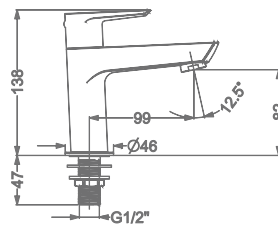

KB911001-RG

PILLAR TAP

₹ 5,400