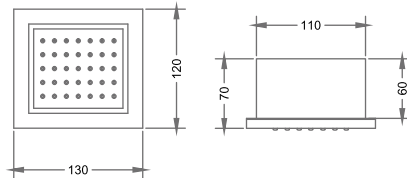

KA620003-CG

BRASS RECTANGULAR BODY JET
WITH SILICONE NOZZLE