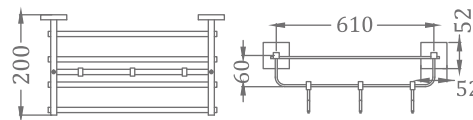

GUNMETAL

KA990004-GM
SQUARE RANGE
SOAP DISH

₹ 1,800

KA990005-GM
SQUARE RANGE
TOWEL HANGER

₹ 1,800

KA990007-GM
SQUARE RANGE
TUMBLER HOLDER

₹ 1,600

KA990009-GM
SQUARE RANGE
TOILET PAPER HOLDER

₹ 3,200

₹ 9,000

₹ 7,600