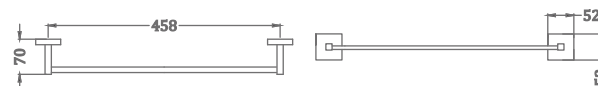

KA660011-RG

CONVEX RANGE
TOWEL RACK 18"

₹ 7,800

KA990001-RG

SQUARE RANGE
TOWEL RAIL 24"

₹ 2,800

KA990002-RG

SQUARE RANGE
TOWEL RAIL 18"