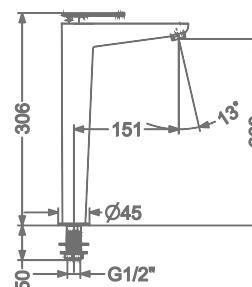

KB2311002-CG

TALL PILLAR TAP