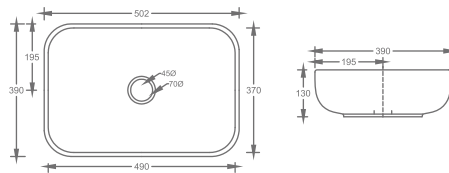

COUNTER TOP

ZS30
ART BASIN

₹ 11,000

ZS43
ART BASIN

₹ 15,000

ZS46
ART BASIN

₹ 17,000

ZS47
ART BASIN