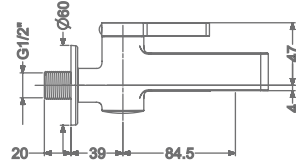

FAUCET

AGALIA

KB2211004-RG
BIB TAP WITH FLANGE

₹ 4,800

KB2211005-RG
2 WAY BIB TAP WITH FLANGE

₹ 5,200

KB2211003-RG
ANGLE VALVE

₹ 2,200

KB2211032-RG
CSC TRIMS WITH FLANGE
(COMPATIBLE WITH KB111060
& KB111061)

₹ 2,200

₹ 28,500