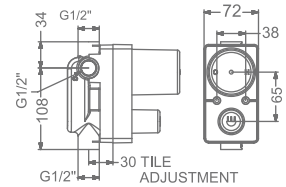

- KB2211035 / KB2311035-CP ₹ 4,600
- KB111035-CP ₹ 3,600
- KB2211035 / KB2311035 / KB911035-RG ₹ 5,800
- KB2211035 / KB2311035 / KB911035-CG ₹ 5,800
- KB2211035 / KB2311035 / KB2911035-GM ₹ 6,000
- KB2511035-CGL ₹ 5,200
- KB2411035-CRG ₹ 5,200

CONCEALED HI-FLOW DIVERTER BODY- SL