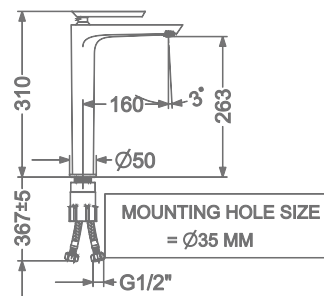

KB2411011-ND-CRG

SINGLE LEVER TALL BASIN MIXER
WITHOUT POP-UP

₹ 13,000