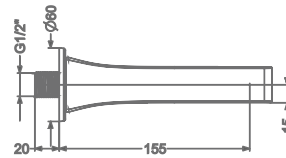

BATH SPOUT WITH FLANGE

₹ 4,300