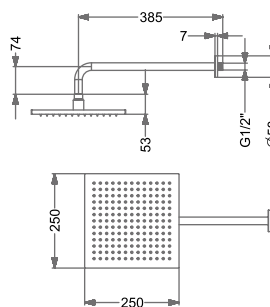

SINGLE FUNCTION OVERHEAD SHOWER WITH 15° SHOWER ARM & WALL FLANGE (BRASS)

₹ 16,800

KA570026-CG

SINGLE FUNCTION OVERHEAD SHOWER WITH 15° SHOWER ARM & WALL FLANGE (BRASS)

₹ 16,800

KA570026-GM

SINGLE FUNCTION OVERHEAD SHOWER WITH 15° SHOWER ARM & WALL FLANGE (BRASS)