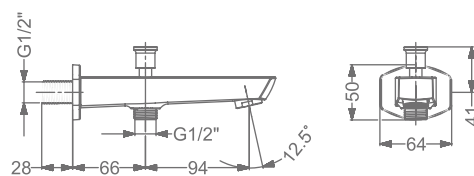

₹ 5,400

KB911056-CG
HI-FLOW CONCEALED BODY
& TRIMS FOR TRIO FUNCTION
(SHOWER & SPOUT)

₹ 13,000

KB911016-CG
BATH SPOUT WITH FLANGE

₹ 3,800

KB911017-CG
BATH TUB SPOUT WITH
DIVERTER & FLANGE

₹ 4,800

FAUCET