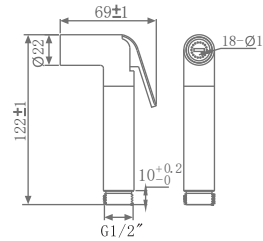

CONCEALED HI-FLOW DIVERTER BODY- SL

- KB111060 ₹ 1,050
- CONCEALED STOP COCK BODY (HEAVY) - 1/2" (15 MM)

- KB111061 ₹ 1,100
- CONCEALED STOP COCK BODY (HEAVY) - 3/4" (20 MM)

FAUCET

HEALTH FAUCET

KA580012-CP
HEALTH FAUCET (BRASS)
WITH HOOK & 1 M HOSE