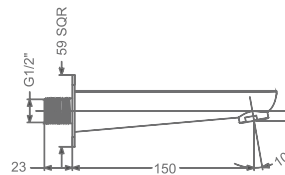

KB2311016-CP

BATH SPOUT WITH FLANGE

₹ 2,600