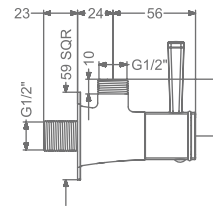

₹ 5,800

KB2511016-CGL
BATH SPOUT WITH FLANGE

₹ 5,000

KB2511003-CGL
ANGLE VALVE

₹ 3,000

KB2511032-CGL
CSC TRIMS WITH FLANGE
(COMPATIBLE WITH KB111060
& KB111061)

₹ 2,200

KB25THS003-CGL
4 OUTLET CONCEALED HI-FLOW
THERMOSTAT BATH & SHOWER MIXER