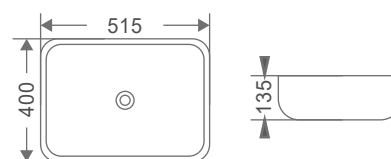

KS277GB

KADIN
THIN RIM GLOSSY BLACK
WASH BASIN

₹ 11,900

KB2202

MATTE
THIN RIM MATTE WHITE
WASH BASIN

₹ 11,000

KB290

LUKE B
THIN RIM WHITE WASH BASIN