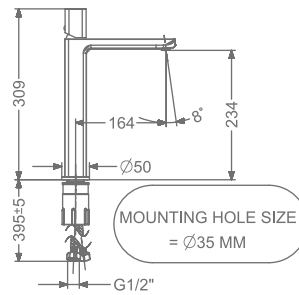

KB2911011-ND-CP

SINGLE LEVER TALL BASIN MIXER
WITHOUT POP-UP

₹ 8,800

KB2911023-CP

CONCEALED WALL MOUNTED
SINGLE LEVER BASIN MIXER TRIMS
(COMPATIBLE WITH KB11022-CP)

₹ 6,300

KB2911001-CP

PILLAR TAP