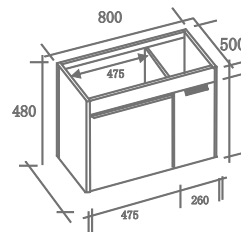

BATHROOM FURNITURE

₹ 32,000

KAJ0523
REYNARD PLUS
WITH LED FUNCTION

₹ 40,000