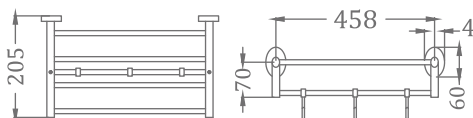

ACCESSORIES

ROSE GOLD

KA990004-RG
SQUARE RANGE
SOAP DISH

₹ 1,800

KA990005-RG
SQUARE RANGE
TOWEL HANGER

₹ 1,600

KA990007-RG
SQUARE RANGE
TUMBLER HOLDER

₹ 1,600

KA990009-RG
SQUARE RANGE
TOILET PAPER HOLDER

₹ 3,000

₹ 8,600

₹ 7,200