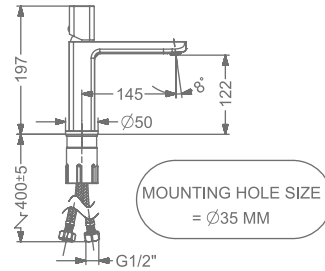

KB2911010-ND-CP

SINGLE LEVER BASIN MIXER
WITHOUT POP-UP

₹ 6,700