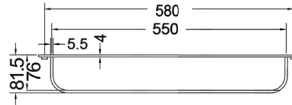

₹ 7,800

KA990011-CRG

SQUARE RANGE
TOWEL RACK 18"

₹ 6,600

ACCESSORIES

CHROME & GOLD

KA660001-CGL

CONVEX RANGE
TOWEL RAIL 24"