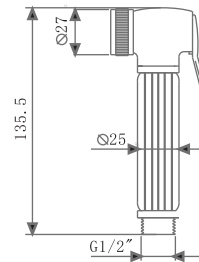

₹ 2,400

FAUCET

HEALTH FAUCET

KA580011-CGL
HEALTH FAUCET (BRASS)
WITH HOOK & 1 M HOSE

₹ 3,400

KA580011-RG
HEALTH FAUCET (BRASS)
WITH HOOK & 1 M HOSE

₹ 4,100

KA580012-CP
HEALTH FAUCET (BRASS)
WITH HOOK & 1 M HOSE