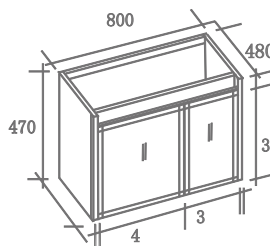

BATHROOM FURNITURE

KAJ0519
EMERY PLUS

₹ 25,000

KAJ0520-S
FERGUS

₹ 22,000

KAJ0520
FERGUS PLUS

₹ 25,000