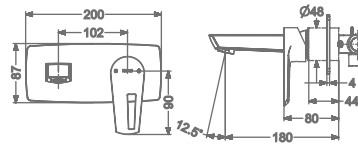

KB911010-ND-CG

SINGLE LEVER BASIN MIXER
WITHOUT POP-UP

₹ 8,300

KB911011-ND-CG

SINGLE LEVER TALL BASIN MIXER
WITHOUT POP-UP

₹ 11,800

KB911023-CG

CONCEALED WALL MOUNTED
SINGLE LEVER BASIN MIXER TRIMS
(COMPATIBLE WITH KB911022-CG)