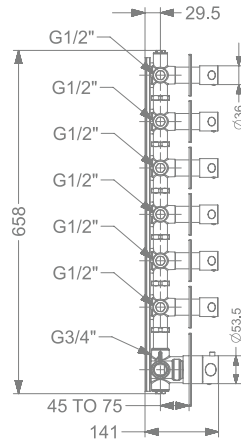

KBTHR003-RG

MULTIFLOW (6 OUTLET)
CONCEALED HI-FLOW
THERMOSTATIC MIXER

₹ 49,000