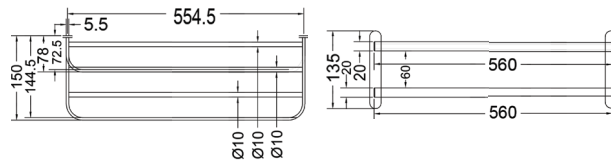

KA660010-RG

CONVEX RANGE
TOWEL RACK 24"

₹ 8,200

KA660011-RG

CONVEX RANGE
TOWEL RACK 18"