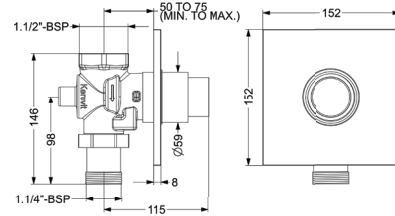

KB400001S-RG
 CONCEALED SINGLE FLUSH VALVE (6 LTS.)
 40 MM WITH SQUARE FLANGE

₹ 7,000

KB320002S-RG
 CONCEALED DUAL FLUSH VALVE (6 / 3 LTS.)
 32 MM WITH SQUARE FLANGE

₹ 7,500

KB400001R-RG
 CONCEALED SINGLE FLUSH VALVE (6 LTS.)
 40 MM WITH ROUND FLANGE