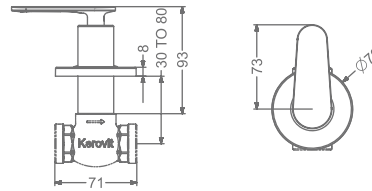

FAUCET

ARIUS

KB2311005-GM
2 WAY BIB TAP WITH FLANGE

₹ 6,500

KB2311003-GM
ANGLE VALVE

₹ 3,200

KB2311032-GM
CSC TRIMS WITH FLANGE
(COMPATIBLE WITH KB11060 & KB11061)

₹ 2,300