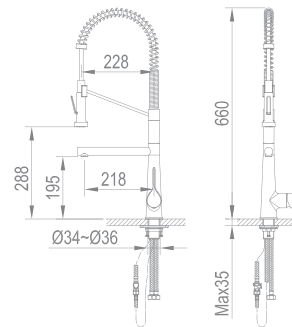

FAUCET

SINK MIXER

KA740004-CP
SINGLE LEVER 2 WAY SINK MIXER

₹ 30,000

KA740004-GM
SINGLE LEVER 2 WAY SINK MIXER

₹ 35,000

KA740005-CP
SINGLE LEVER SINK MIXER

₹ 20,000

KA740005-GM
SINGLE LEVER SINK MIXER

₹ 25,000