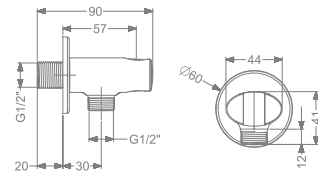

KBWOS0001-GM
WALL OUTLET WITH SHOWER HOLDER

₹ 2,800

KBWOR0001-CP
WALL OUTLET WITH SHOWER HOLDER

₹ 1,400

KBWOR0001-RG
WALL OUTLET WITH SHOWER HOLDER

₹ 2,200

KBWOR0001-GM
WALL OUTLET WITH SHOWER HOLDER

₹ 2,200