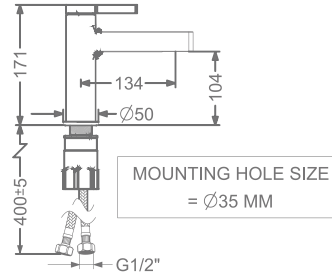

₹ 34,500

FAUCET

AGALIA

KB2211010-ND-CP

SINGLE LEVER BASIN MIXER
WITHOUT POP-UP

₹ 6,000

KB2211011-ND-CP

SINGLE LEVER TALL BASIN
MIXER WITHOUT POP-UP