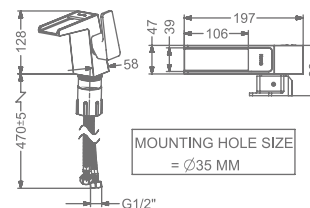

KB2611010-ND-GM

SINGLE LEVER BASIN MIXER
WITHOUT POP-UP