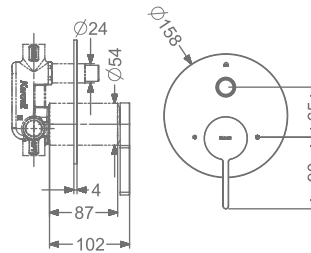

₹ 5,200

KB2211002-GM
TALL PILLAR TAP

₹ 7,800

KB2211037-GM
2 INLET HI-FLOW CONCEALED
SINGLE LEVER DIVERTER TRIMS
(COMPATIBLE WITH KB2211035-GM)

₹ 5,600

KB2211016-GM
BATH SPOUT WITH FLANGE

₹ 4,500

KB2211004-GM
BIB TAP WITH FLANGE