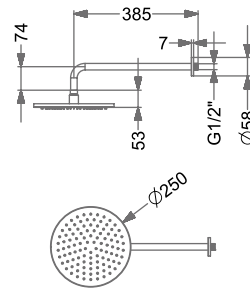

₹ 13,400

KA570025-RG

SINGLE FUNCTION OVERHEAD SHOWER WITH 15° SHOWER ARM & WALL FLANGE (BRASS)

₹ 16,000

KA570025-CG

SINGLE FUNCTION OVERHEAD SHOWER WITH 15° SHOWER ARM & WALL FLANGE (BRASS)

₹ 16,000

KA570025-GM