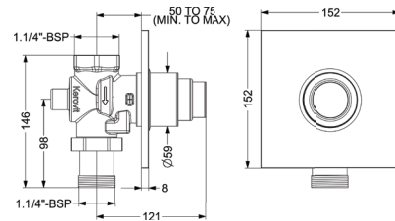

KB400001S-RG
 CONCEALED SINGLE FLUSH VALVE (6 LTS.)
 40 MM WITH SQUARE FLANGE

₹ 7,000

KB320002S-RG
 CONCEALED DUAL FLUSH VALVE (6 / 3 LTS.)
 32 MM WITH SQUARE FLANGE

₹ 7,500

KB400001R-RG
 CONCEALED SINGLE FLUSH VALVE (6 LTS.)
 40 MM WITH ROUND FLANGE