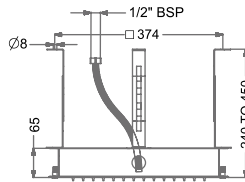

KA570027-RG
SINGLE FUNCTION CEILING
SHOWER (BRASS)

₹ 39,400