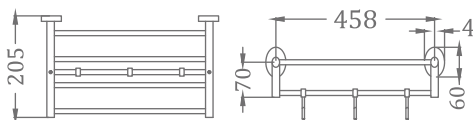

₹ 3,200

KA990010-GM
SQUARE RANGE
TOWEL RACK 24"

₹ 9,000

KA990011-GM
SQUARE RANGE
TOWEL RACK 18"

₹ 7,600

GUNMETAL

KA990015-GM

SQUARE RANGE
SOAP DISPENSER