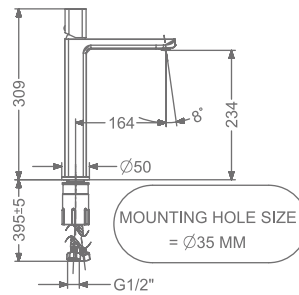

AMELIA

KB2911010-ND-RG

SINGLE LEVER BASIN MIXER
WITHOUT POP-UP

₹ 10,500

KB2911011-ND-RG

SINGLE LEVER TALL BASIN MIXER
WITHOUT POP-UP

₹ 14,000

KB2911023-RG