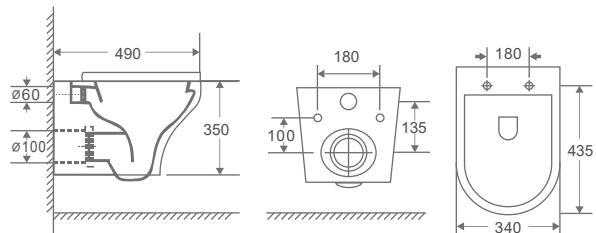

KB0376-MB

NOYCE
MATTE BLACK
WALL-HUNG WITH
SLIM UF SEAT COVER

₹ 26,000