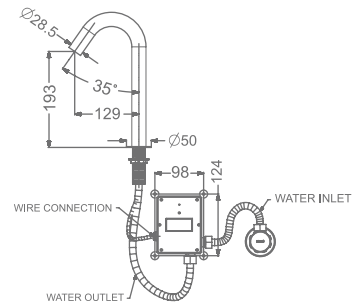

FAUCET

KEROVIT | AURUM

Bathrooms you desire

SENSOR

KBMST002-CP
DECK MOUNTED SENSOR TAP

₹ 12,000

KBMST002-RG
DECK MOUNTED SENSOR TAP

₹ 12,300

KBMST002-CG
DECK MOUNTED SENSOR TAP

₹ 13,500

KBMST002-GM
DECK MOUNTED SENSOR TAP

₹ 12,700