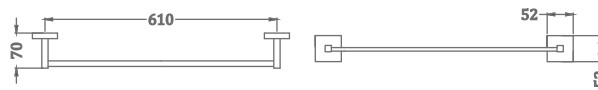

KA660010-CRG
CONVEX RANGE
TOWEL RACK 24"

₹ 7,800

KA660011-CRG
CONVEX RANGE
TOWEL RACK 18"

₹ 7,200

KA990001-CRG
SQUARE RANGE
TOWEL RAIL 24"

₹ 2,800

KA990002-CRG
SQUARE RANGE
TOWEL RAIL 18"

₹ 2,200