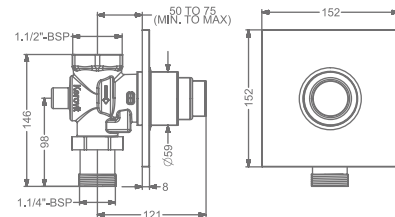

₹ 7,000

KB320002R-RG
 CONCEALED DUAL FLUSH VALVE (6 / 3 LTS.)
 32 MM WITH ROUND FLANGE

₹ 7,000

KB400002S-RG
 CONCEALED DUAL FLUSH VALVE (6 / 3 LTS.)
 40 MM WITH SQUARE FLANGE

₹ 7,500

FLUSH VALVE

KB400002S-GM