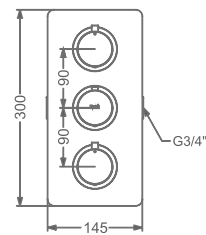

KB22THR002-CG

4 OUTLET CONCEALED HI-FLOW
THERMOSTAT BATH & SHOWER MIXER

₹ 28,500