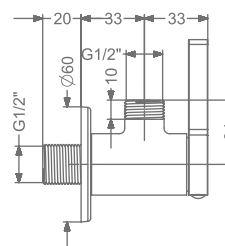

KB2211003-CG

ANGLE VALVE

₹ 2,200

AGALIA

KB2211032-CG

CSC TRIMS WITH FLANGE
(COMPATIBLE WITH KB111060
& KB111061)

₹ 2,200

KB22THR002-CG