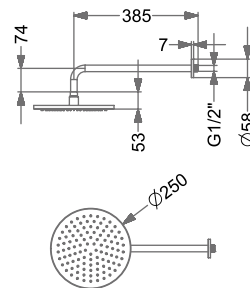

₹ 13,400

KA570025-RG

SINGLE FUNCTION OVERHEAD SHOWER WITH 15° SHOWER ARM & WALL FLANGE (BRASS)

₹ 16,000

KA570025-CG

SINGLE FUNCTION OVERHEAD SHOWER WITH 15° SHOWER ARM & WALL FLANGE (BRASS)

₹ 16,000

KA570025-GM