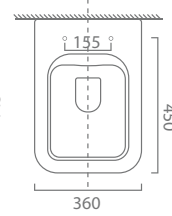

KA0481

AZURA
DARK GREY
WALL-HUNG

₹ 30,000