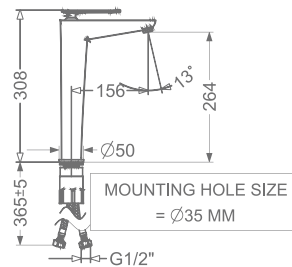

SINGLE LEVER BASIN MIXER
WITHOUT POP-UP

₹ 10,500

KB2311011-ND-GM

SINGLE LEVER TALL BASIN MIXER
WITHOUT POP-UP

₹ 14,000

KB2311023-GM

CONCEALED SINGLE LEVER
WALL MOUNTED BASIN MIXER TRIMS
(COMPATIBLE WITH KB2311022-GM)