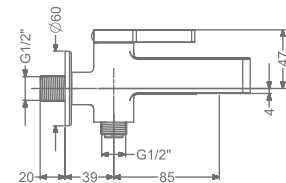

BATH SPOUT WITH FLANGE

₹ 4,300

KB2211004-CG

BIB TAP WITH FLANGE

₹ 4,800

KB2211005-CG

2 WAY BIB TAP WITH FLANGE

₹ 5,200