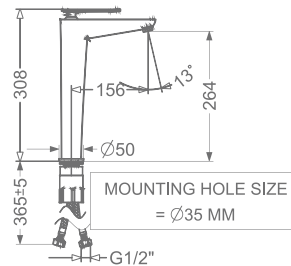

KB2311011-ND-CP

SINGLE LEVER TALL BASIN MIXER
WITHOUT POP-UP

₹ 8,400