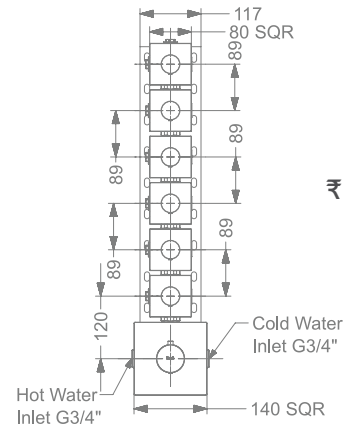

KBTHR003-RG

MULTIFLOW (6 OUTLET)
CONCEALED HI-FLOW
THERMOSTATIC MIXER