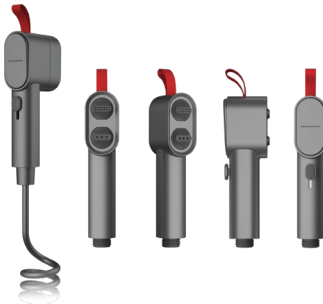

ABS HEALTH FAUCET WITH HOOK
& 1 M HOSE

₹ 3,400

KA580024-MW

2 FLOW HEALTH FAUCET WITH HOOK
& 1 M HOSE

₹ 3,500

KA580024-MG

2 FLOW HEALTH FAUCET WITH HOOK
& 1 M HOSE

₹ 4,000