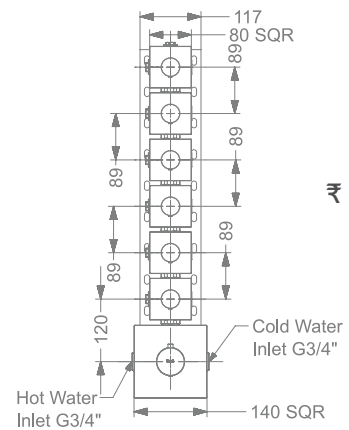

MULTIFLOW (6 OUTLET)
CONCEALED HI-FLOW
THERMOSTATIC MIXER

₹ 49,000

KBTHR003-CG

MULTIFLOW (6 OUTLET)
CONCEALED HI-FLOW
THERMOSTATIC MIXER

₹ 49,000

KBTHR003-GM

MULTIFLOW (6 OUTLET)
CONCEALED HI-FLOW
THERMOSTATIC MIXER