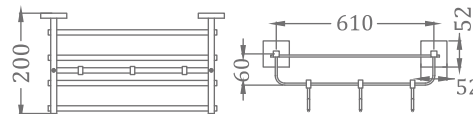

₹ 1,400

KA990007-CGL
SQUARE RANGE
TUMBLER HOLDER

₹ 1,400

KA990009-CGL
SQUARE RANGE
TOILET PAPER HOLDER

₹ 2,000

KA990010-CGL
SQUARE RANGE
TOWEL RACK 24"

₹ 7,800

KA990011-CGL
SQUARE RANGE
TOWEL RACK 18"