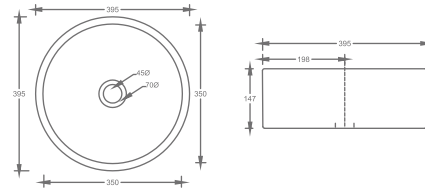

₹ 9,000

KB302
CORBY S
THIN RIM WHITE WASH BASIN

₹ 9,000

BASIN

COUNTER TOP

ZS00S1
ART BASIN

₹ 17,000

ZS00S2
ART BASIN