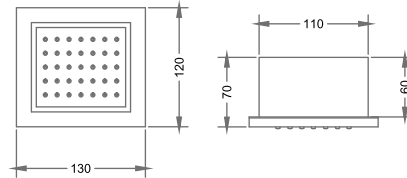

KA510011-CP
3 FUNCTION ABS HAND SHOWER WHITE

₹ 4,000

KA510013-CP
HAND SHOWER (WITH HOLDER + HOSE)

₹ 4,000

BODY JET

KA620003-RG

BRASS RECTANGULAR BODY JET
WITH SILICONE NOZZLE

₹ 6,800