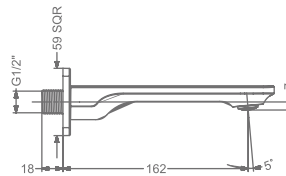

KB2911016-GM

BATH SPOUT WITH FLANGE

₹ 4,800