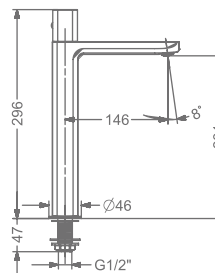

KB2911002-GM

TALL PILLAR TAP