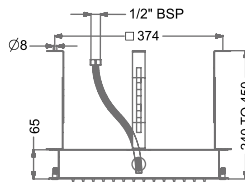

₹ 41,400

SHOWER

HAND SHOWER

KA510001-RG
HAND SHOWER WITH HOOK
& 1.5 M SS HOSE

₹ 4,000

KA510001-CG
HAND SHOWER WITH HOOK
& 1.5 M SS HOSE

₹ 4,000

KA510001-GM
HAND SHOWER WITH HOOK
& 1.5 M SS HOSE