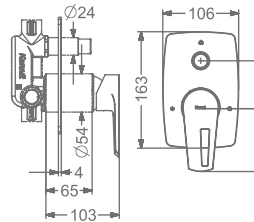

CHIME

KB911036-RG
3 INLET CONCEALED SINGLE
LEVER BATH & SHOWER MIXER TRIMS
(COMPATIBLE WITH KB911034-RG)

₹ 5,200

KB911037-RG
2 INLET HI-FLOW CONCEALED
SINGLE LEVER DIVERTER TRIMS
(COMPATIBLE WITH KB911035-RG)