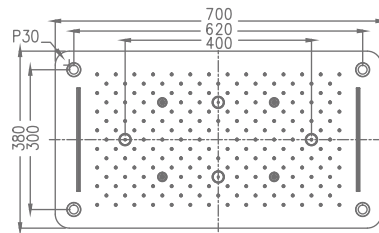

₹ 57,200

KA600001-8-RG
THREE FUNCTIONS CEILING SHOWER
WITH CHROMOTHERAPY - SS
(RAIN, TWO WATERFALL & FOUR MISTS)

₹ 62,600

KA600001-8-CG
THREE FUNCTIONS CEILING SHOWER
WITH CHROMOTHERAPY - SS
(RAIN, TWO WATERFALL & FOUR MISTS)