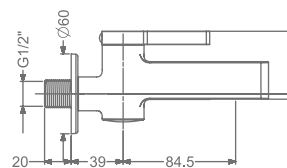

₹ 5,200

KB2211002-GM
TALL PILLAR TAP

₹ 7,800

KB2211037-GM
2 INLET HI-FLOW CONCEALED
SINGLE LEVER DIVERTER TRIMS
(COMPATIBLE WITH KB2211035-GM)

₹ 5,600

KB2211016-GM
BATH SPOUT WITH FLANGE

₹ 4,500

KB2211004-GM
BIB TAP WITH FLANGE