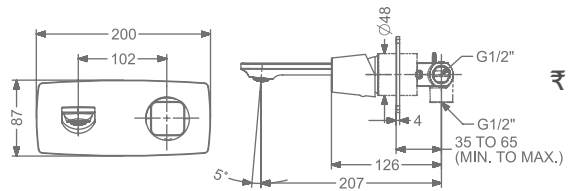

₹ 14,000

KB2911023-RG

CONCEALED WALL MOUNTED
SINGLE LEVER BASIN MIXER TRIMS
(COMPATIBLE WITH KB911022-RG)

₹ 7,700

KB2911001-RG

PILLAR TAP