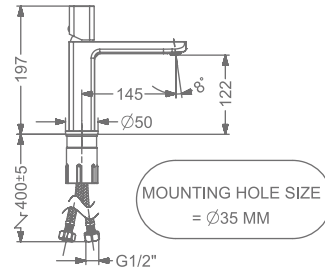

KB2911010-ND-GM

SINGLE LEVER BASIN MIXER
WITHOUT POP-UP

₹ 11,000