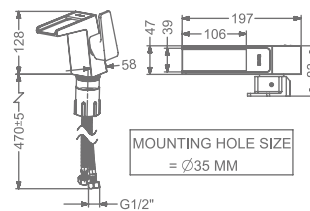

KB2611010-ND-RG

SINGLE LEVER BASIN MIXER
WITHOUT POP-UP

₹ 12,000