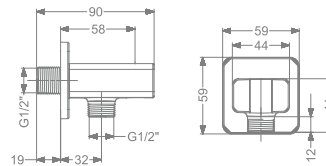

₹ 10,000

KA940007-RG
KA940007-GM
CEILING MOUNTED SHOWER ARM (230 MM)

₹ 1,000
₹ 1,200

KBWOS0001-CP
WALL OUTLET WITH
SHOWER HOLDER

₹ 1,800

KBWOS0001-RG
WALL OUTLET WITH
SHOWER HOLDER

₹ 2,800

ALLIED PRODUCTS