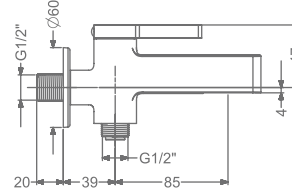

FAUCET

AGALIA

KB2211005-GM
2 WAY BIB TAP WITH FLANGE

₹ 5,400

KB2211003-GM
ANGLE VALVE

₹ 2,400

KB2211032-GM
CSC TRIMS WITH FLANGE
(COMPATIBLE WITH KB11060
& KB11061)

₹ 2,200

₹ 30,000