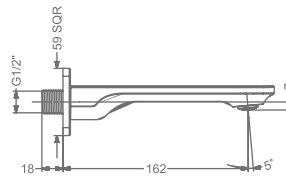

KB2911016-CP

BATH SPOUT WITH FLANGE

₹ 2,700