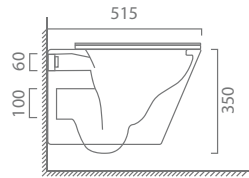

KA0484

AZURA
DARK GREEN
WALL-HUNG

₹ 30,000