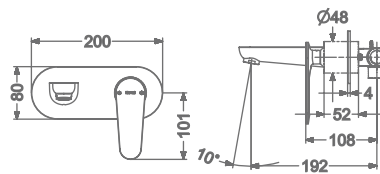

SINGLE LEVER TALL BASIN MIXER
WITHOUT POP-UP

₹ 8,400

KB2311023-CP

CONCEALED SINGLE LEVER
WALL MOUNTED BASIN MIXER TRIMS
(COMPATIBLE WITH KB2311022-CP)

₹ 6,000

KB2311001-CP

PILLAR TAP

₹ 4,000