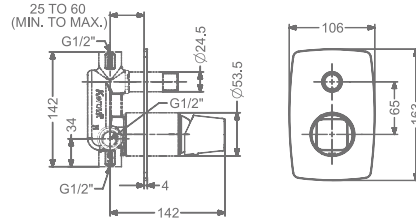

FAUCET

AMELIA

KB2911037-CP

2 INLET HI-FLOW CONCEALED
SINGLE LEVER DIVERTER TRIMS
(COMPATIBLE WITH KB11035-CP)