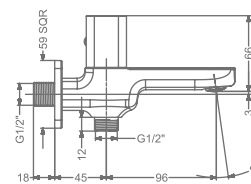

KB2911004-RG

BIB TAP WITH FLANGE

₹ 6,000

KB2911005-RG

2 WAY BIB TAP WITH FLANGE

₹ 6,400

KB2911003-RG

ANGLE VALVE WITH FLANGE