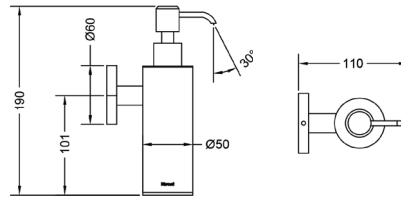

ROSE GOLD

KA990015-RG
SQUARE RANGE
SOAP DISPENSER

₹ 4,800