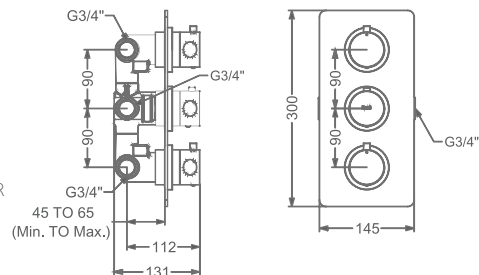

ANGLE VALVE

₹ 1,600

KB2211032-CP

CSC TRIMS WITH FLANGE
(COMPATIBLE WITH KB11060
& KB11061)

₹ 1,200

KB22THR002-CP

4 OUTLET CONCEALED HI-FLOW
THERMOSTAT BATH & SHOWER MIXER

₹ 24,600