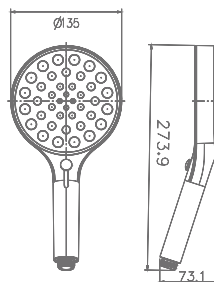

KA510010-MB

HAND SHOWER

₹ 4,000