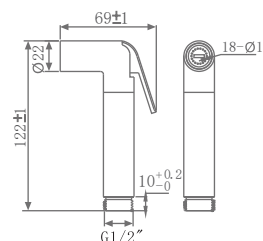

₹ 2,400

KA580012-RG
HEALTH FAUCET (BRASS)
WITH HOOK & 1 M HOSE

₹ 4,400

KA580012-CG
HEALTH FAUCET (BRASS)
WITH HOOK & 1 M HOSE

₹ 4,400

KA580012-GM
HEALTH FAUCET (BRASS)
WITH HOOK & 1 M HOSE

₹ 4,600

KA580023-CP
HEALTH FAUCET (BRASS)
WITH HOOK & 1 M HOSE