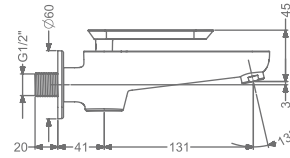

FAUCET

ALANA

KB2411033-CRG

LONG BODY BIB TAP

₹ 4,300

KB2411003-CRG

ANGLE VALVE

₹ 2,800

KB2411032-CRG

CSC TRIMS WITH FLANGE
(COMPATIBLE WITH KB11060
& KB11061)

₹ 2,300