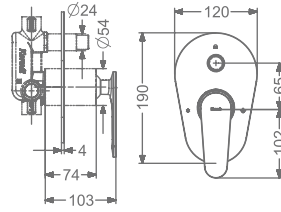

KB2311037-GM

2 INLET HI-FLOW CONCEALED
SINGLE LEVER DIVERTER TRIMS
(COMPATIBLE WITH KB2311035-GM)

₹ 5,400