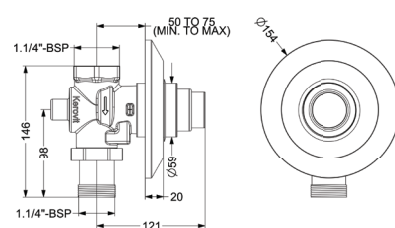

₹ 7,000

KB320002R-RG
CONCEALED DUAL FLUSH VALVE (6 / 3 LTS.)
32 MM WITH ROUND FLANGE

₹ 7,000