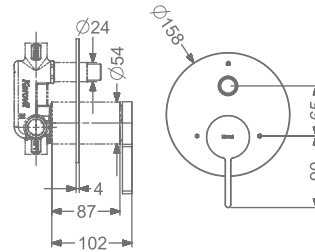

TALL PILLAR TAP

₹ 7,300

FAUCET

AGALIA

KB2211037-CG

2 INLET HI-FLOW CONCEALED
SINGLE LEVER DIVERTER TRIMS
(COMPATIBLE WITH KB2211035-CG)

₹ 5,400

KB2211016-CG