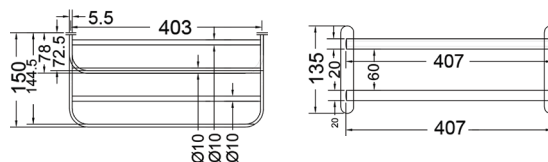

KA660011-RG

CONVEX RANGE
TOWEL RACK 18"

₹ 7,800

KA990001-RG

SQUARE RANGE
TOWEL RAIL 24"

₹ 2,800

KA990002-RG

SQUARE RANGE
TOWEL RAIL 18"