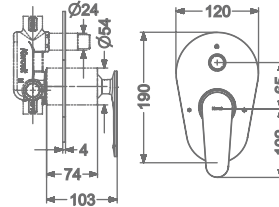

TALL PILLAR TAP

₹ 8,500

FAUCET

KEROVIT | AURUM

Bathrooms you desire

ARIUS

KB2311037-CG
2 INLET HI-FLOW CONCEALED
SINGLE LEVER DIVERTER TRIMS
(COMPATIBLE WITH KB2311035-CG)

₹ 5,200