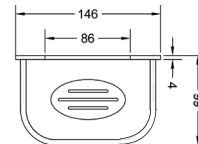

ACCESSORIES

GUNMETAL

KA660001-GM

CONVEX RANGE
TOWEL RAIL 24"

₹ 5,400

KA660002-GM

CONVEX RANGE
TOWEL RAIL 18"

₹ 4,600

KA660003-GM

CONVEX RANGE
ROBE HOOK

₹ 800

KA660004-GM

CONVEX RANGE
SOAP DISH

₹ 2,800

KA660005-GM

CONVEX RANGE
TOWEL RING

₹ 2,000

KA660007-GM

CONVEX RANGE
TUMBLER HOLDER

₹ 2,800