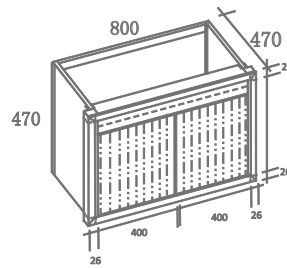

ALLURA PLUS

₹ 25,000

KAJ0519-S

EMERY

₹ 22,000

BATHROOM FURNITURE

KAJ0519
EMERY PLUS

₹ 25,000