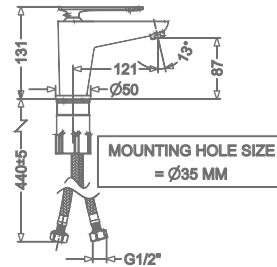

KB2311010-ND-RG

SINGLE LEVER BASIN MIXER
WITHOUT POP-UP

₹ 10,200

KB2311011-ND-RG

SINGLE LEVER TALL BASIN MIXER
WITHOUT POP-UP

₹ 13,000

KB2311023-RG

CONCEALED SINGLE LEVER
WALL MOUNTED BASIN MIXER TRIMS
(COMPATIBLE WITH KB2311022-RG)