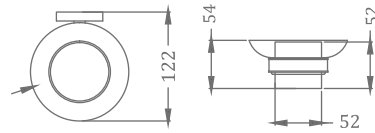

ACCESSORIES

ROSE GOLD

KA990004-RG
SQUARE RANGE
SOAP DISH

₹ 1,800

KA990005-RG
SQUARE RANGE
TOWEL HANGER

₹ 1,600

KA990007-RG
SQUARE RANGE
TUMBLER HOLDER

₹ 1,600

KA990009-RG
SQUARE RANGE
TOILET PAPER HOLDER

₹ 3,000

₹ 8,600

₹ 7,200