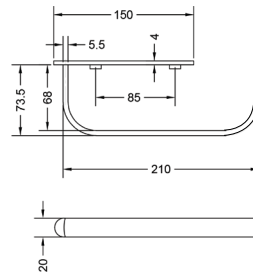

₹ 4,000

KA660008-RG

CONVEX RANGE
TOILET PAPER HOLDER

₹ 1,400