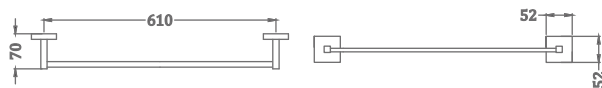

KA990001-GM

SQUARE RANGE
TOWEL RAIL 24"

₹ 3,000

KA990002-GM

SQUARE RANGE
TOWEL RAIL 18"