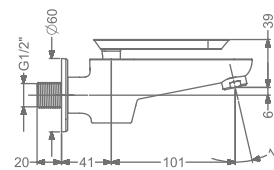

ALANA

KB2411037-CRG

2 INLET HI-FLOW CONCEALED
SINGLE LEVER DIVERTER TRIMS
(COMPATIBLE WITH KB2411035-CRG)

₹ 4,800

KB2411016-CRG

BATH SPOUT WITH FLANGE

₹ 4,000

KB2411017-CRG

BATH TUB SPOUT WITH
DIVERTER & FLANGE

₹ 4,800

KB2411004-CRG

BIB TAP WITH FLANGE

₹ 4,800

KB2411005-CRG

2 WAY BIB TAP WITH FLANGE

₹ 5,000