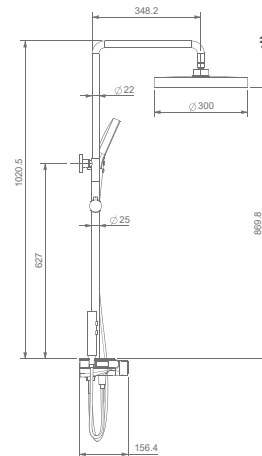

KA600003-MB

4 FUNCTION SHOWER SET :
ABS SHOWER HEAD WITH RAIN+
ABS HAND SHOWER WITH RAIN+
SPRAY JET+OUTLET
SHOWER TUBE : STAINLESS STEEL
SHOWER SHELF : GLASS+ABS
FAUCET : BRASS