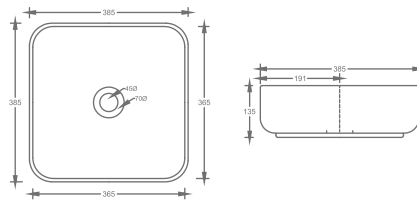

COUNTER TOP

ZS30
ART BASIN

₹ 11,000

ZS43
ART BASIN

₹ 15,000

ZS46
ART BASIN

₹ 17,000

ZS47
ART BASIN