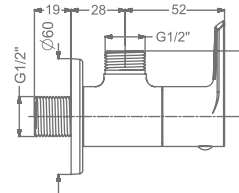

CHIME

KB911004-CG
BIB TAP WITH FLANGE

₹ 4,600

KB911005-CG
2 WAY BIB TAP WITH FLANGE

₹ 5,200

KB911003-CG
ANGLE VALVE

₹ 2,600

KB911032-CG
CSC TRIMS WITH FLANGE
(COMPATIBLE WITH KB11060 & KB11061)