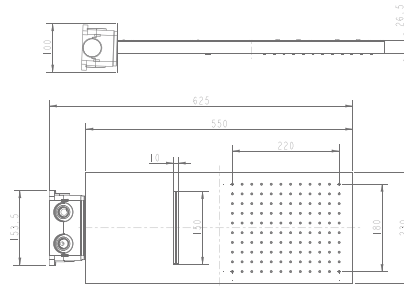

SHOWER

OVERHEAD RAIN SHOWER

₹ 50,000

₹ 50,000

₹ 70,000

₹ 10,000

₹ 10,000