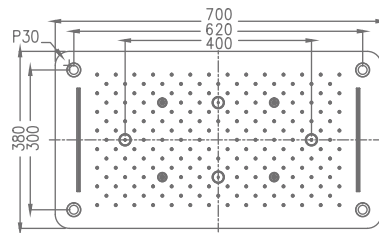

SHOWER

OVERHEAD RAIN SHOWER

₹ 57,200

₹ 62,600

₹ 62,600

₹ 65,400