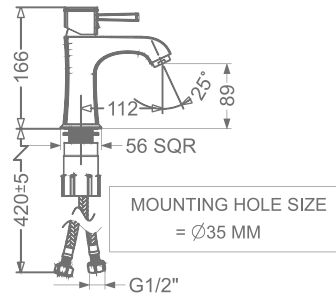

₹ 12,700

KB2511011-ND-CGL

SINGLE LEVER TALL BASIN MIXER
WITHOUT POP-UP

₹ 14,700

KB2511023-CGL

CONCEALED WALL MOUNTED
SINGLE LEVER BASIN MIXER TRIMS
(COMPATIBLE WITH KB2511022-CGL)

₹ 11,000

KB2511001-CGL