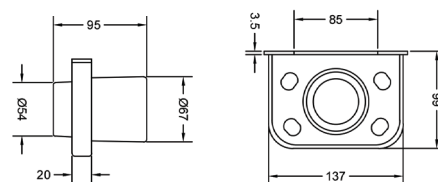

CONVEX RANGE
TOWEL RING

₹ 1,800

KA660007-RG

CONVEX RANGE
TUMBLER HOLDER

₹ 2,600

ACCESSORIES

ROSE GOLD

KA930009-RG