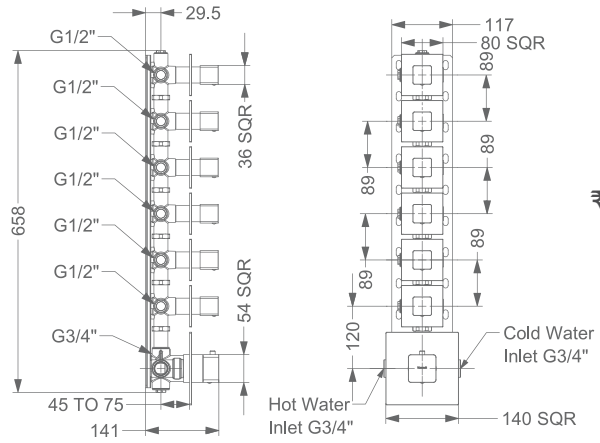

KA740005-GM
SINGLE LEVER SINK MIXER

₹ 25,000

FAUCET

THERMOSTAT

KBTHS004-RG

MULTIFLOW (6 OUTLET)
CONCEALED HI-FLOW
THERMOSTATIC MIXER

₹ 49,000

KBTHS004-CG