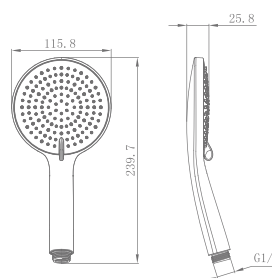

KA520010-GM

3 FLOW HAND SHOWER + HOOK + HOSE PIPE

₹ 4,500

KA520010-MB

3 FLOW HAND SHOWER+HOOK+HOSE PIPE

₹ 4,500

SHOWER

HAND SHOWER