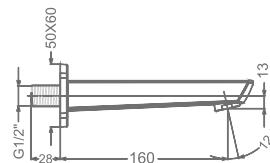

₹ 5,400

KB911056-RG
HI-FLOW CONCEALED BODY
& TRIMS FOR TRIO FUNCTION
(SHOWER & SPOUT)

₹ 13,000

KB911016-RG
BATH SPOUT WITH FLANGE

₹ 4,000

KB911017-RG
BATH TUB SPOUT WITH
DIVERTER & FLANGE

₹ 4,800

FAUCET