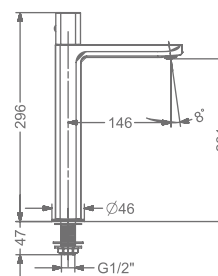

KB2911002-CP

TALL PILLAR TAP