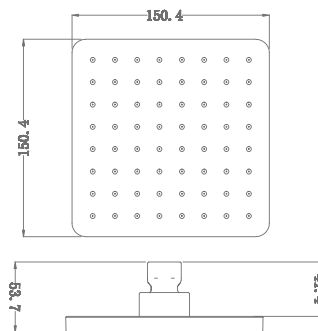

KA550022-B

SHOWER (ABS) + SHOWER ARM (SS)

₹ 7,000

KA570039-B

SINGLE FLOW RAIN SHOWER

₹ 2,500

SHOWER

OVERHEAD RAIN SHOWER