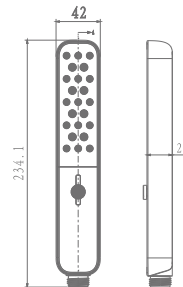

KA510011-CP
3 FUNCTION ABS HAND SHOWER WHITE

₹ 4,000

KA510013-CP
HAND SHOWER (WITH HOLDER + HOSE)

₹ 4,000

BODY JET

KA620003-RG

BRASS RECTANGULAR BODY JET
WITH SILICONE NOZZLE

₹ 6,800