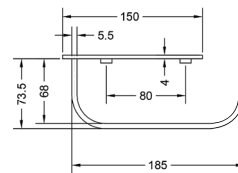

ACCESSORIES

CHROME & ROSE GOLD

KA660001-CRG

CONVEX RANGE
TOWEL RAIL 24"

₹ 4,000

KA660003-CRG

CONVEX RANGE
ROBE HOOK

₹ 600

KA660004-CRG

CONVEX RANGE
SOAP DISH

₹ 2,000

KA660005-CRG

CONVEX RANGE
TOWEL RING

₹ 1,600

KA660007-CRG

CONVEX RANGE
TUMBLER HOLDER

₹ 2,000