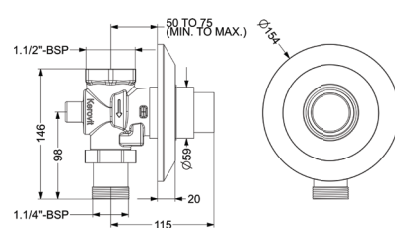

KB400001S-RG
 CONCEALED SINGLE FLUSH VALVE (6 LTS.)
 40 MM WITH SQUARE FLANGE

₹ 7,000

KB320002S-RG
 CONCEALED DUAL FLUSH VALVE (6 / 3 LTS.)
 32 MM WITH SQUARE FLANGE

₹ 7,500

KB400001R-RG
 CONCEALED SINGLE FLUSH VALVE (6 LTS.)
 40 MM WITH ROUND FLANGE