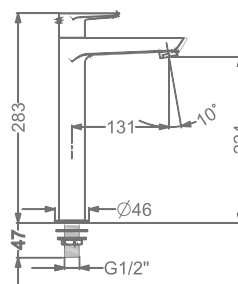

₹ 8,600

KB911001-RG

PILLAR TAP

₹ 5,400

KB911002-RG

TALL PILLAR TAP

₹ 7,500

FAUCET