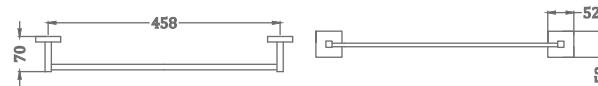

KA660010-CRG
CONVEX RANGE
TOWEL RACK 24"

₹ 7,800

KA660011-CRG
CONVEX RANGE
TOWEL RACK 18"

₹ 7,200

KA990001-CRG
SQUARE RANGE
TOWEL RAIL 24"

₹ 2,800

KA990002-CRG
SQUARE RANGE
TOWEL RAIL 18"

₹ 2,200