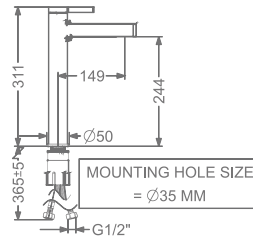

KEROVIT | AURUM

Bathrooms you desire

AGALIA

KB2211010-ND-CG

SINGLE LEVER BASIN MIXER
WITHOUT POP-UP

₹ 9,700

KB2211011-ND-CG

SINGLE LEVER TALL BASIN MIXER
WITHOUT POP-UP