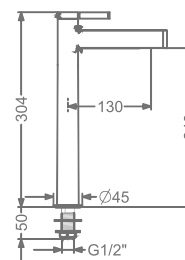

KB2211002-CP

TALL PILLAR TAP