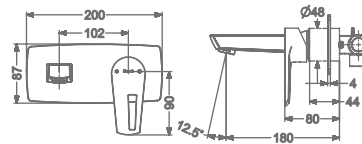

SINGLE LEVER BASIN MIXER
WITHOUT POP-UP

₹ 8,500

KB911011-ND-RG

SINGLE LEVER TALL BASIN MIXER
WITHOUT POP-UP

₹ 12,000

KB911023-RG

CONCEALED WALL MOUNTED
SINGLE LEVER BASIN MIXER TRIMS
(COMPATIBLE WITH KB911022-RG)