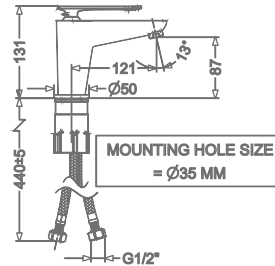

KB2311010-ND-CP

SINGLE LEVER BASIN MIXER
WITHOUT POP-UP

₹ 6,400