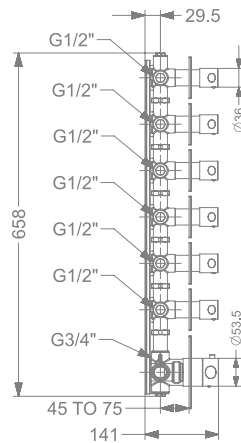

MULTIFLOW (6 OUTLET)
CONCEALED HI-FLOW
THERMOSTATIC MIXER

₹ 49,000

KBTHR003-CG

MULTIFLOW (6 OUTLET)
CONCEALED HI-FLOW
THERMOSTATIC MIXER

₹ 49,000

KBTHR003-GM

MULTIFLOW (6 OUTLET)
CONCEALED HI-FLOW
THERMOSTATIC MIXER