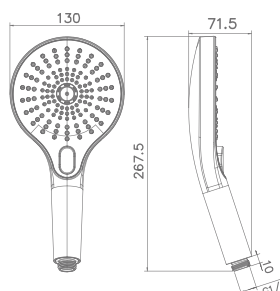

HAND SHOWER

₹ 4,000

KA510011-MB

HAND SHOWER (WITH HOLDER + HOSE)

₹ 4,000

KA520010-CP

3 FLOW HAND SHOWER+HOOK+HOSE PIPE

₹ 3,500