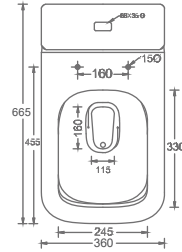

TOILET

KEROVIT | AURUM
Bathrooms you desire

ONE-PIECE

KS715-GB

LEORA
GLOSSY BLACK
RIMLESS SIPHONIC ONE-PIECE

₹ 25,000

BODY DRYER

KA0493-W