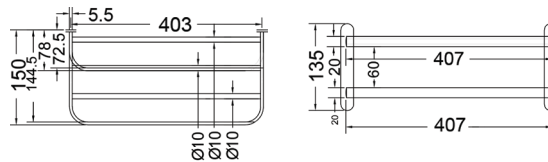

CONVEX RANGE
TOWEL RACK 18"

₹ 7,200

KA990001-CGL

SQUARE RANGE
TOWEL RAIL 24"

₹ 2,800

KA990002-CGL

SQUARE RANGE
TOWEL RAIL 18"

₹ 2,200