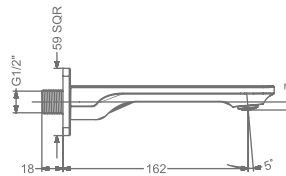

KB2911037-CG

2 INLET HI-FLOW CONCEALED SINGLE LEVER DIVERTER TRIMS (COMPATIBLE WITH KB911035-CG)

₹ 5,400

KB2911016-CG

BATH SPOUT WITH FLANGE

₹ 4,500

KB2911004-CG

BIB TAP WITH FLANGE