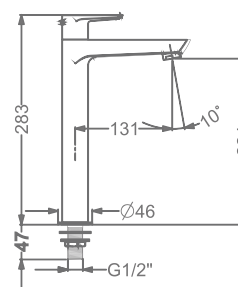

₹ 8,600

KB911001-CG

PILLAR TAP

₹ 5,400

KB911002-CG

TALL PILLAR TAP

₹ 7,500

FAUCET