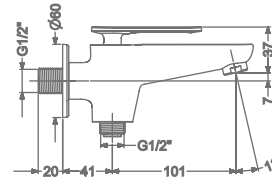

FAUCET

ARIUS

KB2311005-CG
2 WAY BIB TAP WITH FLANGE

₹ 6,000

KB2311003-CG
ANGLE VALVE

₹ 3,000

KB2311032-CG
CSC TRIMS WITH FLANGE
(COMPATIBLE WITH KB11060
& KB11061)

₹ 2,000

₹ 28,500