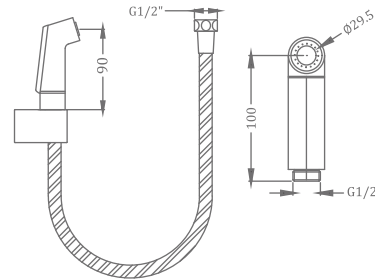

FAUCET

HEALTH FAUCET

KA580014-GM

ABS HEALTH FAUCET WITH HOOK
& 1 M HOSE

₹ 3,400