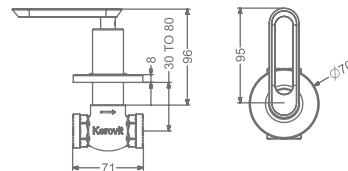

LONG BODY BIB TAP

₹ 4,300

KB2411003-CRG

ANGLE VALVE

₹ 2,800

KB2411032-CRG

CSC TRIMS WITH FLANGE
(COMPATIBLE WITH KB11060
& KB11061)

₹ 2,300