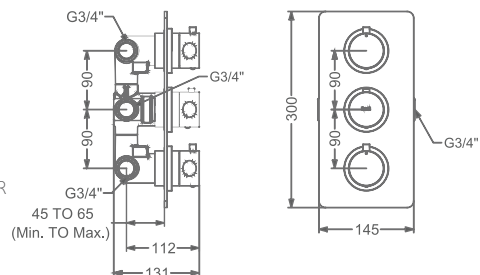

KB22THR002-RG
4 OUTLET CONCEALED HI-FLOW
THERMOSTAT BATH & SHOWER MIXER