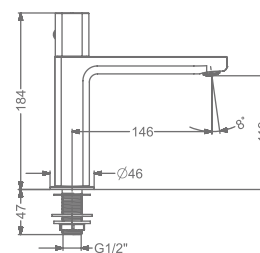

CONCEALED WALL MOUNTED
SINGLE LEVER BASIN MIXER TRIMS
(COMPATIBLE WITH KB911022-RG)

₹ 7,700

KB2911001-RG

PILLAR TAP

₹ 5,700

KB2911002-RG

TALL PILLAR TAP

₹ 9,000