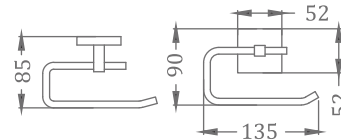

₹ 1,400

KA990007-CGL
SQUARE RANGE
TUMBLER HOLDER

₹ 1,400

KA990009-CGL
SQUARE RANGE
TOILET PAPER HOLDER

₹ 2,000

KA990010-CGL
SQUARE RANGE
TOWEL RACK 24"

₹ 7,800

KA990011-CGL
SQUARE RANGE
TOWEL RACK 18"