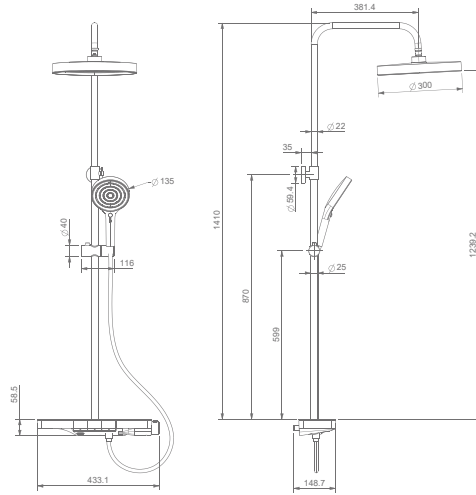

KA600004-GM

3 FUNCTION SHOWER SET
ABS SHOWER HEAD WITH RAIN+
ABS HAND SHOWER WITH RAIN+
OUTLET
SHOWER TUBE : STAINLESS STEEL
SHOWER SHELF : GLASS+ABS
FAUCET : BRASS

₹ 50,000