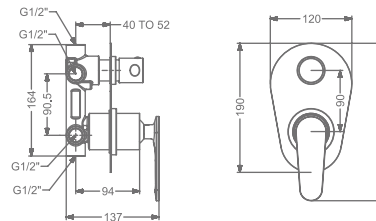

ARIUS

KB2311037-RG
2 INLET HI-FLOW CONCEALED
SINGLE LEVER DIVERTER TRIMS
(COMPATIBLE WITH KB2311035-RG)

₹ 5,200

KB2311056-RG
HI-FLOW CONCEALED BODY
& TRIMS FOR TRIO FUNCTION
(SHOWER & SPOUT)

₹ 14,000

KB2311016-RG
BATH SPOUT WITH FLANGE