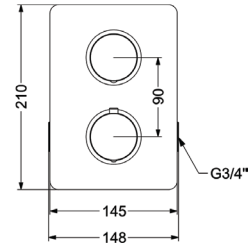

FAUCET

THERMOSTAT

KBTHR001-RG
2 OUTLET CONCEALED
HI-FLOW THERMOSTATIC
BATH & SHOWER MIXER

₹ 24,500

KBTHR001-GM
2 OUTLET CONCEALED
HI-FLOW THERMOSTATIC
BATH & SHOWER MIXER

₹ 24,500