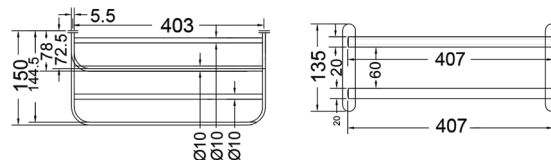

₹ 1,600

KA660010-GM

CONVEX RANGE
TOWEL RACK 24"

₹ 8,600

KA660011-GM

CONVEX RANGE
TOWEL RACK 18"

₹ 8,200

KA990001-GM