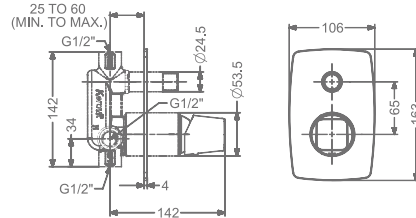

FAUCET

AMELIA

KB2911037-RG

2 INLET HI-FLOW CONCEALED
SINGLE LEVER DIVERTER TRIMS
(COMPATIBLE WITH KB911035-RG)