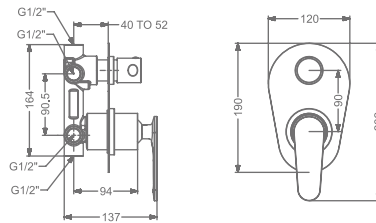

KB2311056-CG
HI-FLOW CONCEALED BODY
& TRIMS FOR TRIO FUNCTION
(SHOWER & SPOUT)