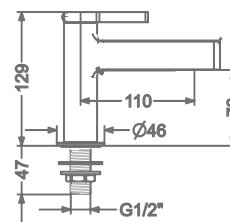

₹ 7,800

KB2211023-CP

CONCEALED SINGLE LEVER
WALL MOUNTED BASIN MIXER TRIMS
(COMPATIBLE WITH KB2211022-CP)

₹ 6,000

KB2211001-CP

PILLAR TAP

₹ 3,600

KB2211002-CP