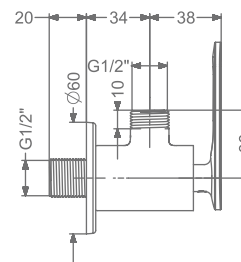

₹ 5,600

FAUCET

ARIUS

KB2311005-CG
2 WAY BIB TAP WITH FLANGE

₹ 6,000

KB2311003-CG
ANGLE VALVE

₹ 3,000

KB2311032-CG
CSC TRIMS WITH FLANGE
(COMPATIBLE WITH KB11060
& KB11061)