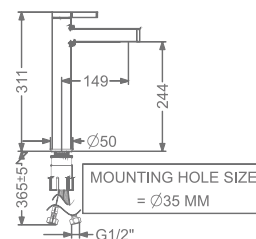

KB2211010-ND-RG

SINGLE LEVER BASIN MIXER
WITHOUT POP-UP

₹ 9,700

KB2211011-ND-RG

SINGLE LEVER TALL BASIN MIXER
WITHOUT POP-UP

₹ 12,300

FAUCET

AGALIA