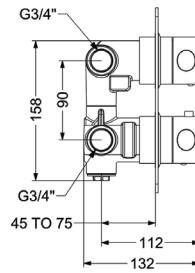

FAUCET

THERMOSTAT

KBTHR001-RG
2 OUTLET CONCEALED
HI-FLOW THERMOSTATIC
BATH & SHOWER MIXER

₹ 24,500

KBTHR001-GM
2 OUTLET CONCEALED
HI-FLOW THERMOSTATIC
BATH & SHOWER MIXER

₹ 24,500