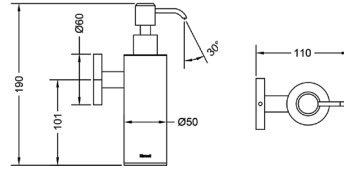

KA930009-GM

SOAP DISPENSER
ROUND