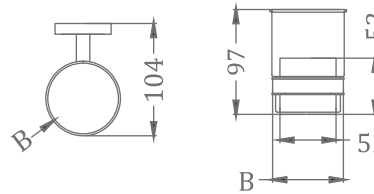

KA990007-GM
SQUARE RANGE
TUMBLER HOLDER

₹ 1,600