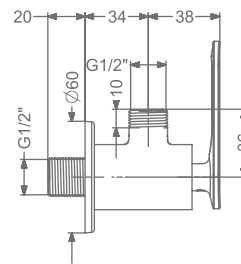

FAUCET

ARIUS

KB2311005-GM
2 WAY BIB TAP WITH FLANGE

₹ 6,500

KB2311003-GM
ANGLE VALVE

₹ 3,200

KB2311032-GM
CSC TRIMS WITH FLANGE
(COMPATIBLE WITH KB11060 & KB11061)

₹ 2,300