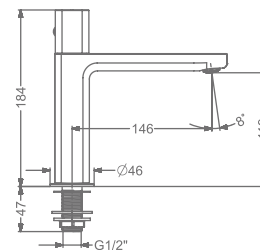

₹ 14,700

KB2911023-GM

CONCEALED WALL MOUNTED
SINGLE LEVER BASIN MIXER TRIMS
(COMPATIBLE WITH KB2911022-GM)

₹ 8,500

KB2911001-GM

PILLAR TAP

₹ 6,500

KB2911002-GM