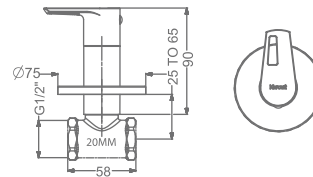

CHIME

KB911004-CG
BIB TAP WITH FLANGE

₹ 4,600

KB911005-CG
2 WAY BIB TAP WITH FLANGE

₹ 5,200

KB911003-CG
ANGLE VALVE

₹ 2,600

KB911032-CG
CSC TRIMS WITH FLANGE
(COMPATIBLE WITH KB11060 & KB11061)