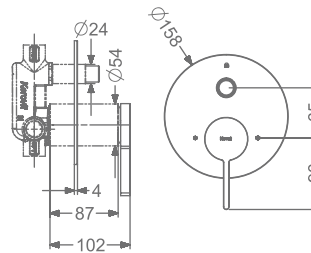

KB2211023-RG
CONCEALED SINGLE LEVER
WALL MOUNTED BASIN MIXER TRIMS
(COMPATIBLE WITH KB2211022-RG)

₹ 9,000

KB2211001-RG
PILLAR TAP

₹ 5,000

KB2211002-RG
TALL PILLAR TAP

₹ 7,300

KB2211037-RG
2 INLET HI-FLOW CONCEALED
SINGLE LEVER DIVERTER TRIMS
(COMPATIBLE WITH KB2211035-RG)