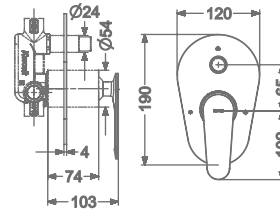

FAUCET

ARIUS

KB2311037-RG
2 INLET HI-FLOW CONCEALED
SINGLE LEVER DIVERTER TRIMS
(COMPATIBLE WITH KB2311035-RG)

₹ 5,200

KB2311056-RG
HI-FLOW CONCEALED BODY
& TRIMS FOR TRIO FUNCTION
(SHOWER & SPOUT)

₹ 14,000

KB2311016-RG
BATH SPOUT WITH FLANGE

₹ 4,300

KB2311017-RG
BATH TUB SPOUT WITH
DIVERTER & FLANGE

₹ 5,400

KB2311004-RG
BIB TAP WITH FLANGE

₹ 5,600