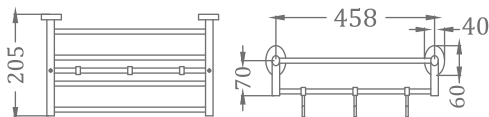

CHROME & ROSE GOLD

KA990005-CRG

SQUARE RANGE
TOWEL HANGER

₹ 1,400

KA990007-CRG

SQUARE RANGE
TUMBLER HOLDER

₹ 1,400

KA990009-CRG

SQUARE RANGE
TOILET PAPER HOLDER

₹ 2,000

KA990010-CRG

SQUARE RANGE
TOWEL RACK 24"

₹ 7,800

KA990011-CRG

SQUARE RANGE
TOWEL RACK 18"

₹ 6,600