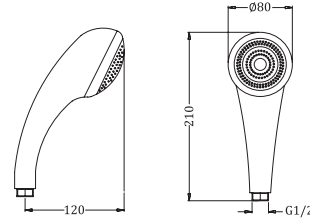

₹ 41,400

SHOWER

HAND SHOWER

KA510001-RG
HAND SHOWER WITH HOOK
& 1.5 M SS HOSE

₹ 4,000

KA510001-CG
HAND SHOWER WITH HOOK
& 1.5 M SS HOSE

₹ 4,000

KA510001-GM
HAND SHOWER WITH HOOK
& 1.5 M SS HOSE