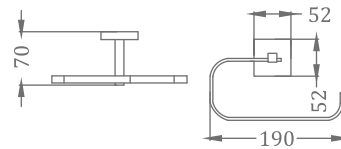

ACCESSORIES

ROSE GOLD

KA990004-RG
SQUARE RANGE
SOAP DISH

₹ 1,800

KA990005-RG
SQUARE RANGE
TOWEL HANGER

₹ 1,600

KA990007-RG
SQUARE RANGE
TUMBLER HOLDER

₹ 1,600

KA990009-RG
SQUARE RANGE
TOILET PAPER HOLDER

₹ 3,000

₹ 8,600

₹ 7,200