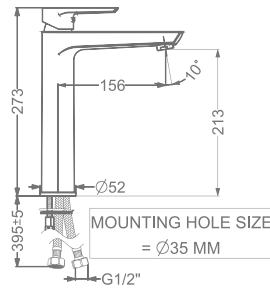

SINGLE LEVER BASIN MIXER
WITHOUT POP-UP

₹ 8,500

KB911011-ND-RG

SINGLE LEVER TALL BASIN MIXER
WITHOUT POP-UP

₹ 12,000

KB911023-RG

CONCEALED WALL MOUNTED
SINGLE LEVER BASIN MIXER TRIMS
(COMPATIBLE WITH KB911022-RG)