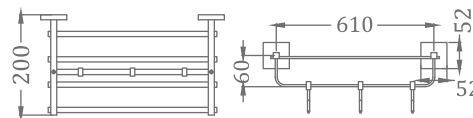

KA990005-RG
SQUARE RANGE
TOWEL HANGER

₹ 1,600

KA990007-RG
SQUARE RANGE
TUMBLER HOLDER

₹ 1,600

KA990009-RG
SQUARE RANGE
TOILET PAPER HOLDER

₹ 3,000

KA990010-RG
SQUARE RANGE
TOWEL RACK 24"

₹ 8,600