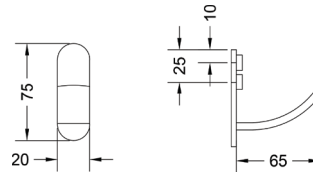

ACCESSORIES

ROSE GOLD

KA660001-RG

CONVEX RANGE
TOWEL RAIL 24"

₹ 5,200

KA660002-RG

CONVEX RANGE
TOWEL RAIL 18"

₹ 4,400

KA660003-RG

CONVEX RANGE
ROBE HOOK

₹ 800

KA660004-RG

CONVEX RANGE
SOAP DISH

₹ 2,600

KA660005-RG

CONVEX RANGE
TOWEL RING

₹ 1,800

KA660007-RG

CONVEX RANGE
TUMBLER HOLDER

₹ 2,600