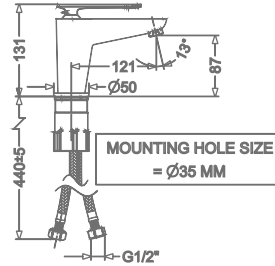

SINGLE LEVER BASIN MIXER
WITHOUT POP-UP

₹ 10,500

KB2311011-ND-GM

SINGLE LEVER TALL BASIN MIXER
WITHOUT POP-UP

₹ 14,000

KB2311023-GM

CONCEALED SINGLE LEVER
WALL MOUNTED BASIN MIXER TRIMS
(COMPATIBLE WITH KB2311022-GM)