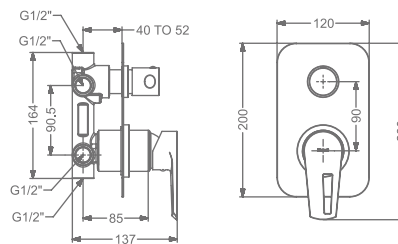

KB911056-CG
HI-FLOW CONCEALED BODY
& TRIMS FOR TRIO FUNCTION
(SHOWER & SPOUT)