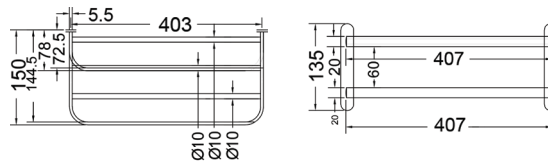

KA660010-CRG
CONVEX RANGE
TOWEL RACK 24"

₹ 7,800

KA660011-CRG
CONVEX RANGE
TOWEL RACK 18"

₹ 7,200

KA990001-CRG
SQUARE RANGE
TOWEL RAIL 24"

₹ 2,800

KA990002-CRG
SQUARE RANGE
TOWEL RAIL 18"

₹ 2,200