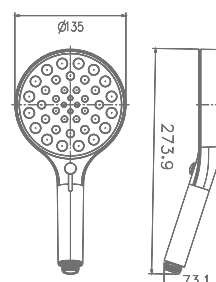

₹ 4,000

KA510014-MB
SF LED HAND SHOWER WITH HOSE PIPE

₹ 6,000

KA510010-GM
HAND SHOWER

₹ 6,000

SHOWER

HAND SHOWER

KA510010-MB