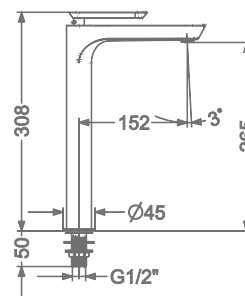

PILLAR TAP

₹ 5,600

KB2411002-CRG

TALL PILLAR TAP

₹ 8,600

ALANA

KB2411037-CRG

2 INLET HI-FLOW CONCEALED
SINGLE LEVER DIVERTER TRIMS
(COMPATIBLE WITH KB2411035-CRG)