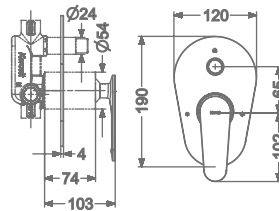

3 INLET CONCEALED SINGLE LEVER
BATH & SHOWER MIXER TRIMS
(COMPATIBLE WITH KB2311034-CP)

₹ 4,000

KB2311037-CP

2 INLET HI-FLOW CONCEALED
SINGLE LEVER DIVERTER TRIMS
(COMPATIBLE WITH KB2311035-CP)

₹ 4,000

KB2311056-CP