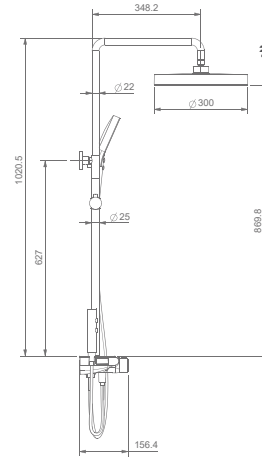

₹ 5,000

SHOWER

SHOWER SET

KA600003-GM

4 FUNCTION SHOWER SET :
ABS SHOWER HEAD WITH RAIN+
ABS HAND SHOWER WITH RAIN+
SPRAY JET+OUTLET
SHOWER TUBE : STAINLESS STEEL
SHOWER SHELF : GLASS+ABS
FAUCET : BRASS

₹ 60,000