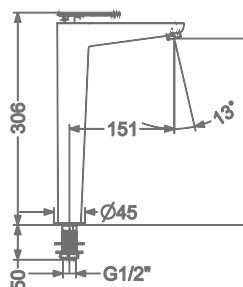

KB2311002-CP

TALL PILLAR TAP