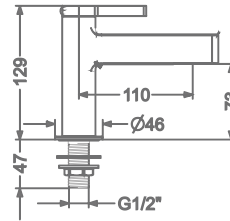

FAUCET

AGALIA

₹ 9,000

KB2211001-RG
PILLAR TAP

₹ 5,000

KB2211002-RG
TALL PILLAR TAP

₹ 7,300

KB2211037-RG
2 INLET HI-FLOW CONCEALED
SINGLE LEVER DIVERTER TRIMS
(COMPATIBLE WITH KB2211035-RG)

₹ 5,600

KB2211016-RG
BATH SPOUT WITH FLANGE

₹ 4,300