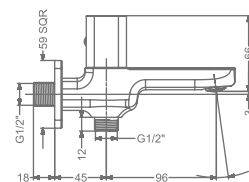

KB2911005-CG

2 WAY BIB TAP WITH FLANGE

₹ 6,400