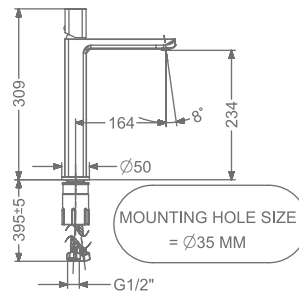

KB2911011-ND-CG

SINGLE LEVER TALL BASIN MIXER
WITHOUT POP-UP

₹ 14,000

KB2911023-CG

CONCEALED WALL MOUNTED
SINGLE LEVER BASIN MIXER TRIMS
(COMPATIBLE WITH KB911022-CG)

₹ 7,700

KB2911001-CG

PILLAR TAP