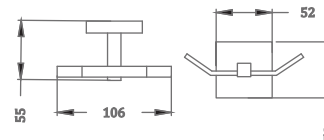

KA990003-CGL

SQUARE RANGE
ROBE HOOK

₹ 800