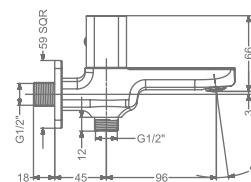

KB2911005-CP

2 WAY BIB TAP WITH FLANGE

₹ 4,000