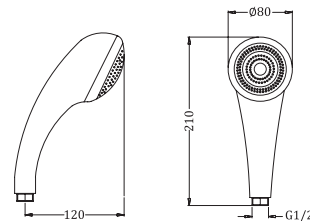

₹ 41,400

SHOWER

HAND SHOWER

KA510001-RG
HAND SHOWER WITH HOOK
& 1.5 M SS HOSE

₹ 4,000

KA510001-CG
HAND SHOWER WITH HOOK
& 1.5 M SS HOSE

₹ 4,000

KA510001-GM
HAND SHOWER WITH HOOK
& 1.5 M SS HOSE