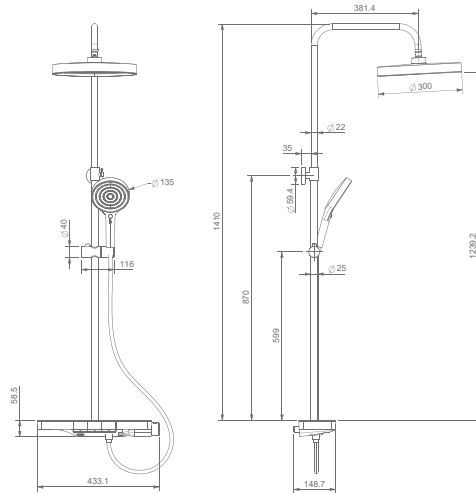

3 FUNCTION SHOWER SET
ABS SHOWER HEAD WITH RAIN+
ABS HAND SHOWER WITH RAIN+
OUTLET
SHOWER TUBE : STAINLESS STEEL
SHOWER SHELF : GLASS+ABS
FAUCET : BRASS

₹ 50,000

KA600004-MB

3 FUNCTION SHOWER SET
ABS SHOWER HEAD WITH RAIN+
ABS HAND SHOWER WITH RAIN+
OUTLET
SHOWER TUBE : STAINLESS STEEL
SHOWER SHELF : GLASS+ABS
FAUCET : BRASS