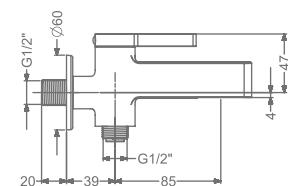

FAUCET

AGALIA

KB2211036-CP

3 INLET CONCEALED SINGLE LEVER
BATH & SHOWER MIXER TRIMS
(COMPATIBLE WITH KB2211034-CP)

₹ 4,000

KB2211037-CP

2 INLET HI-FLOW CONCEALED
SINGLE LEVER DIVERTER TRIMS
(COMPATIBLE WITH KB2211035-CP)

₹ 4,200

KB2211016-CP

BATH SPOUT WITH FLANGE

₹ 2,800

KB2211004-CP

BIB TAP WITH FLANGE

₹ 3,000

KB2211005-CP

2 WAY BIB TAP WITH FLANGE

₹ 3,200