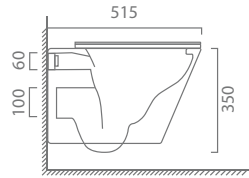

KA0482

AZURA
LIGHT GREY
WALL-HUNG

₹ 30,000