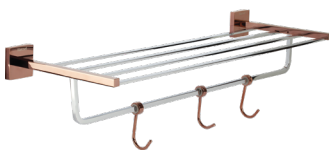

KA990007-CRG

SQUARE RANGE
TUMBLER HOLDER

₹ 1,400

KA990009-CRG

SQUARE RANGE
TOILET PAPER HOLDER

₹ 2,000

KA990010-CRG

SQUARE RANGE
TOWEL RACK 24"