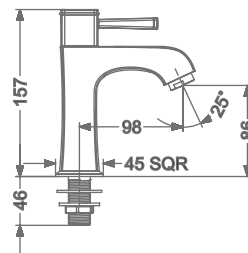

KB2511001-CGL

PILLAR TAP

₹ 5,400