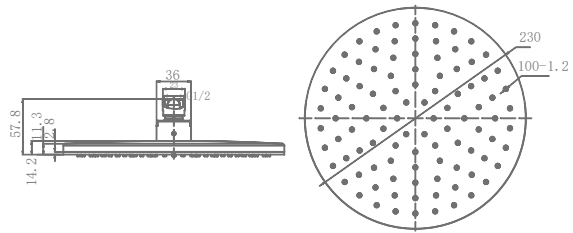

KA570034-CP
RAIN SHOWER ROUND (BRASS + ACRYLIC)