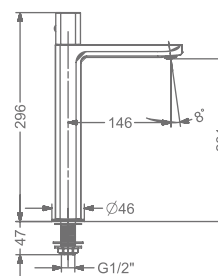

CONCEALED WALL MOUNTED
SINGLE LEVER BASIN MIXER TRIMS
(COMPATIBLE WITH KB911022-RG)

₹ 7,700

KB2911001-RG

PILLAR TAP

₹ 5,700

KB2911002-RG

TALL PILLAR TAP

₹ 9,000