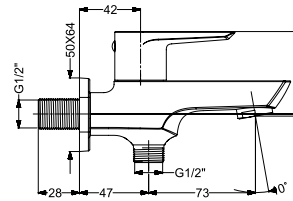

CHIME

KB911004-CG
BIB TAP WITH FLANGE

₹ 4,600

KB911005-CG
2 WAY BIB TAP WITH FLANGE

₹ 5,200

KB911003-CG
ANGLE VALVE

₹ 2,600

KB911032-CG
CSC TRIMS WITH FLANGE
(COMPATIBLE WITH KB11060 & KB11061)