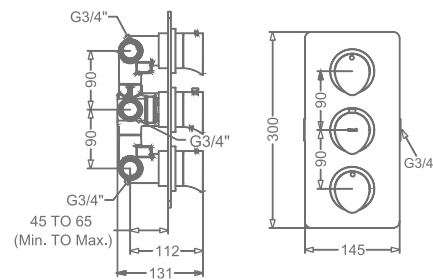

KB23THR002-RG
4 OUTLET CONCEALED HI-FLOW
THERMOSTAT BATH & SHOWER MIXER