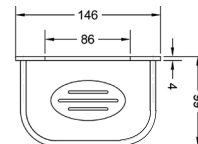

ACCESSORIES

CHROME & ROSE GOLD

KA660001-CRG

CONVEX RANGE
TOWEL RAIL 24"

₹ 4,000

KA660003-CRG

CONVEX RANGE
ROBE HOOK

₹ 600

KA660004-CRG

CONVEX RANGE
SOAP DISH

₹ 2,000

KA660005-CRG

CONVEX RANGE
TOWEL RING

₹ 1,600

KA660007-CRG

CONVEX RANGE
TUMBLER HOLDER

₹ 2,000