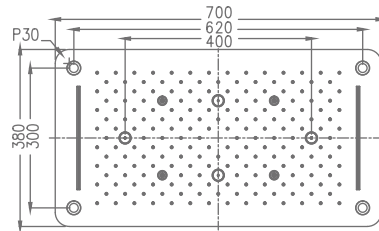

SHOWER

OVERHEAD RAIN SHOWER

₹ 57,200

₹ 62,600

₹ 62,600

₹ 65,400