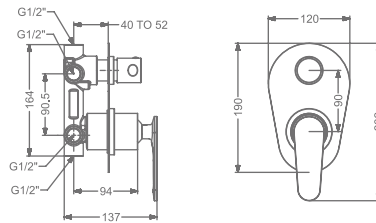

ARIUS

KB2311037-GM

2 INLET HI-FLOW CONCEALED
SINGLE LEVER DIVERTER TRIMS
(COMPATIBLE WITH KB2311035-GM)

₹ 5,400

KB2311056-GM

HI-FLOW CONCEALED BODY
& TRIMS FOR TRIO FUNCTION
(SHOWER & SPOUT)

₹ 14,500

KB2311016-GM