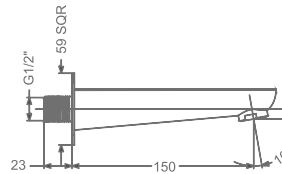

FAUCET

KEROVIT | AURUM

Bathrooms you desire

ARIUS

KB2311037-CG
2 INLET HI-FLOW CONCEALED
SINGLE LEVER DIVERTER TRIMS
(COMPATIBLE WITH KB2311035-CG)

₹ 5,200

KB2311056-CG
HI-FLOW CONCEALED BODY
& TRIMS FOR TRIO FUNCTION
(SHOWER & SPOUT)

₹ 14,000

KB2311016-CG
BATH SPOUT WITH FLANGE

₹ 4,300

KB2311017-CG
BATH TUB SPOUT WITH
DIVERTER & FLANGE

₹ 5,400

KB2311004-CG
BIB TAP WITH FLANGE

₹ 5,600