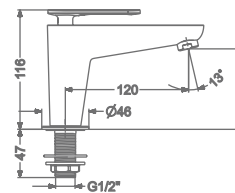

FAUCET

KEROVIT | AURUM

Bathrooms you desire

ARIUS

KB2311010-ND-GM

SINGLE LEVER BASIN MIXER
WITHOUT POP-UP

₹ 10,500

KB2311011-ND-GM

SINGLE LEVER TALL BASIN MIXER
WITHOUT POP-UP

₹ 14,000

KB2311023-GM

CONCEALED SINGLE LEVER
WALL MOUNTED BASIN MIXER TRIMS
(COMPATIBLE WITH KB2311022-GM)

₹ 7,800

KB2311001-GM

PILLAR TAP

₹ 6,200

KB2311002-GM

TALL PILLAR TAP

₹ 8,600