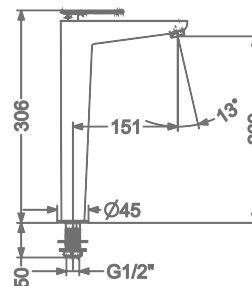

₹ 7,300

KB2311001-RG

PILLAR TAP

₹ 5,400

KB2311002-RG

TALL PILLAR TAP

₹ 8,500

FAUCET