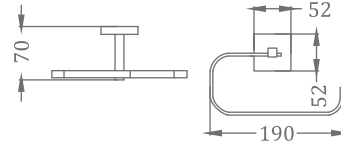

CHROME & GOLD

KA990005-CGL
SQUARE RANGE
TOWEL HANGER

₹ 1,400

KA990007-CGL
SQUARE RANGE
TUMBLER HOLDER

₹ 1,400

KA990009-CGL
SQUARE RANGE
TOILET PAPER HOLDER

₹ 2,000

₹ 7,800

₹ 6,600