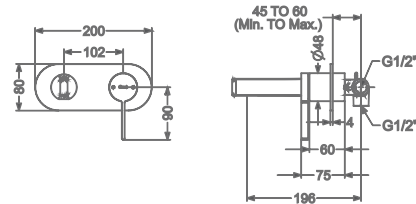

KB2211023-CG

CONCEALED SINGLE LEVER
WALL MOUNTED BASIN MIXER TRIMS
(COMPATIBLE WITH KB2211022-CG)

₹ 9,000