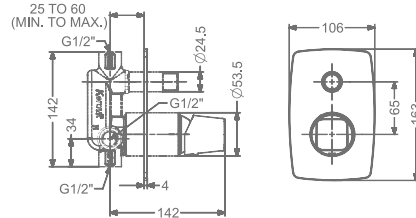

FAUCET

KEROVIT | AURUM

Bathrooms you desire

AMELIA

KB2911037-CG

2 INLET HI-FLOW CONCEALED SINGLE LEVER DIVERTER TRIMS (COMPATIBLE WITH KB911035-CG)