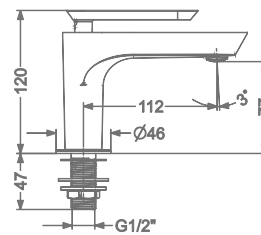

FAUCET

KEROVIT | AURUM

Bathrooms you desire

ALANA

KB2411010-ND-CRG

SINGLE LEVER BASIN MIXER
WITHOUT POP-UP

₹ 9,700

KB2411011-ND-CRG

SINGLE LEVER TALL BASIN MIXER
WITHOUT POP-UP

₹ 13,000

KB2411023-CRG

CONCEALED WALL MOUNTED
SINGLE LEVER BASIN MIXER TRIMS
(COMPATIBLE WITH KB2411022-CRG)

₹ 7,500

KB2411001-CRG

PILLAR TAP

₹ 5,600

KB2411002-CRG

TALL PILLAR TAP

₹ 8,600