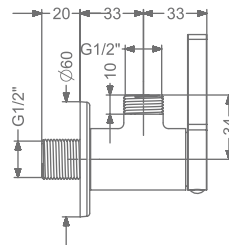

FAUCET

AGALIA

KB2211004-RG
BIB TAP WITH FLANGE

₹ 4,800

KB2211005-RG
2 WAY BIB TAP WITH FLANGE

₹ 5,200

KB2211003-RG
ANGLE VALVE

₹ 2,200

KB2211032-RG
CSC TRIMS WITH FLANGE
(COMPATIBLE WITH KB111060
& KB111061)

₹ 2,200

₹ 28,500