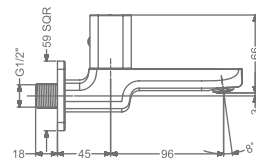

BATH SPOUT WITH FLANGE

₹ 4,800

KB2911004-GM

BIB TAP WITH FLANGE

₹ 6,000

KB2911005-GM

2 WAY BIB TAP WITH FLANGE

₹ 6,800