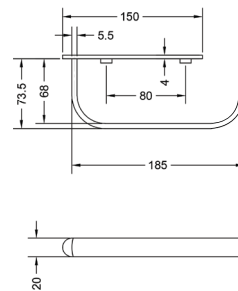

ACCESSORIES

ROSE GOLD

KA660001-RG

CONVEX RANGE
TOWEL RAIL 24"

₹ 5,200

KA660002-RG

CONVEX RANGE
TOWEL RAIL 18"

₹ 4,400

KA660003-RG

CONVEX RANGE
ROBE HOOK

₹ 800

KA660004-RG

CONVEX RANGE
SOAP DISH

₹ 2,600

KA660005-RG

CONVEX RANGE
TOWEL RING

₹ 1,800

KA660007-RG

CONVEX RANGE
TUMBLER HOLDER

₹ 2,600