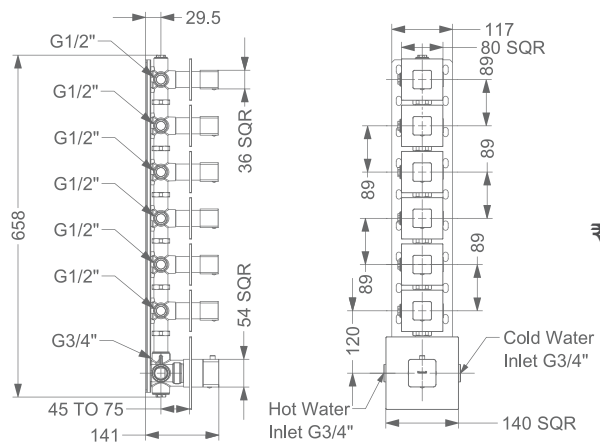

MULTIFLOW (6 OUTLET)
CONCEALED HI-FLOW
THERMOSTATIC MIXER

₹ 49,000

KBTHS004-GM

MULTIFLOW (6 OUTLET)
CONCEALED HI-FLOW
THERMOSTATIC MIXER

₹ 49,000

FAUCET

THERMOSTAT

KBTHR003-RG