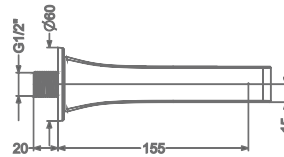

₹ 5,200

KB2211002-GM
TALL PILLAR TAP

₹ 7,800

KB2211037-GM
2 INLET HI-FLOW CONCEALED
SINGLE LEVER DIVERTER TRIMS
(COMPATIBLE WITH KB2211035-GM)

₹ 5,600

KB2211016-GM
BATH SPOUT WITH FLANGE

₹ 4,500

KB2211004-GM
BIB TAP WITH FLANGE