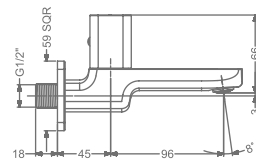

KB2911004-RG

BIB TAP WITH FLANGE

₹ 6,000