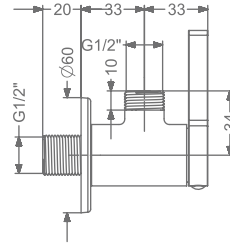

KB2211003-CP

ANGLE VALVE

₹ 1,600