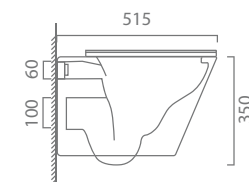

KA0485

AZURA
LIGHT GREEN
WALL-HUNG

₹ 30,000

KA0483

AZURA
CHOCOLATE BROWN
WALL-HUNG

₹ 30,000

TOILET

KEROVIT | AURUM