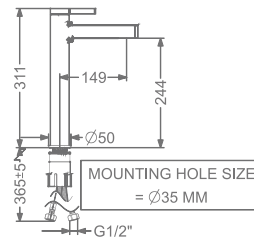

4 OUTLET CONCEALED HI-FLOW
THERMOSTAT BATH & SHOWER MIXER

₹ 28,500

KB2211010-ND-GM

SINGLE LEVER BASIN MIXER
WITHOUT POP-UP

MOUNTING HOLE SIZE
= Ø35 MM

₹ 10,500

KB2211011-ND-GM

SINGLE LEVER TALL BASIN MIXER
WITHOUT POP-UP