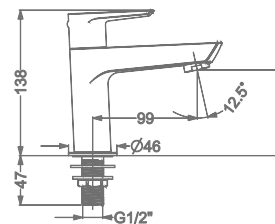

KB911001-CG

PILLAR TAP

₹ 5,400