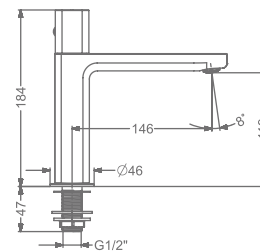

KB2911011-ND-CG

SINGLE LEVER TALL BASIN MIXER
WITHOUT POP-UP

₹ 14,000

KB2911023-CG

CONCEALED WALL MOUNTED
SINGLE LEVER BASIN MIXER TRIMS
(COMPATIBLE WITH KB911022-CG)

₹ 7,700

KB2911001-CG

PILLAR TAP