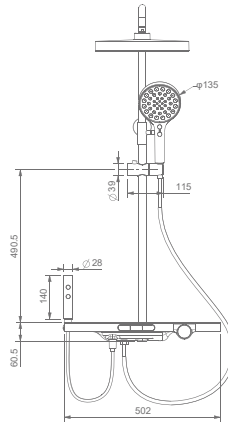

₹ 5,000

SHOWER

SHOWER SET

KA600003-GM

4 FUNCTION SHOWER SET :
ABS SHOWER HEAD WITH RAIN+
ABS HAND SHOWER WITH RAIN+
SPRAY JET+OUTLET
SHOWER TUBE : STAINLESS STEEL
SHOWER SHELF : GLASS+ABS
FAUCET : BRASS

₹ 60,000