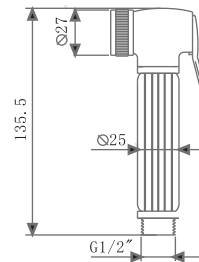

₹ 2,400

FAUCET

HEALTH FAUCET

KA580011-CGL
HEALTH FAUCET (BRASS)
WITH HOOK & 1 M HOSE

₹ 3,400

KA580011-RG
HEALTH FAUCET (BRASS)
WITH HOOK & 1 M HOSE

₹ 4,100

KA580012-CP
HEALTH FAUCET (BRASS)
WITH HOOK & 1 M HOSE