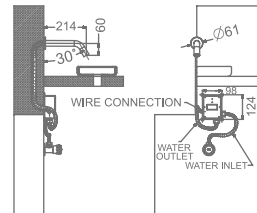

SENSOR

KBMST001-CP
WALL MOUNTED SENSOR TAP

₹ 11,500

KBMST001-RG
WALL MOUNTED SENSOR TAP

₹ 12,500

KBMST001-CG
WALL MOUNTED SENSOR TAP

₹ 13,700

KBMST001-GM
WALL MOUNTED SENSOR TAP

₹ 13,000