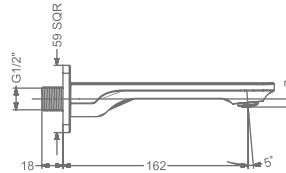

KB2911016-RG

BATH SPOUT WITH FLANGE

₹ 4,500