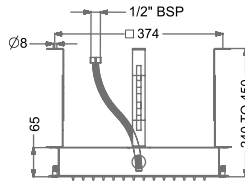

KA570027-CP
SINGLE FUNCTION CEILING
SHOWER (BRASS)

₹ 33,000