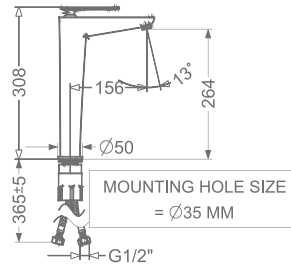

KB2311010-ND-RG

SINGLE LEVER BASIN MIXER
WITHOUT POP-UP

₹ 10,200

KB2311011-ND-RG

SINGLE LEVER TALL BASIN MIXER
WITHOUT POP-UP

₹ 13,000

KB2311023-RG

CONCEALED SINGLE LEVER
WALL MOUNTED BASIN MIXER TRIMS
(COMPATIBLE WITH KB2311022-RG)