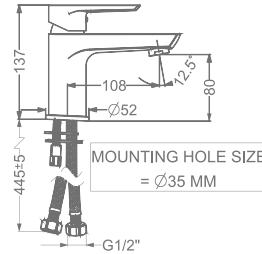

KB911010-ND-CG

SINGLE LEVER BASIN MIXER
WITHOUT POP-UP

₹ 8,300

KB911011-ND-CG

SINGLE LEVER TALL BASIN MIXER
WITHOUT POP-UP

₹ 11,800

KB911023-CG

CONCEALED WALL MOUNTED
SINGLE LEVER BASIN MIXER TRIMS
(COMPATIBLE WITH KB911022-CG)