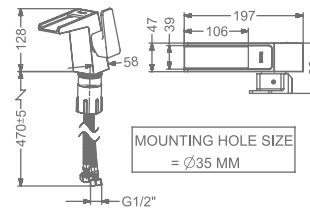

KEROVIT | AURUM

Bathrooms you desire

AENON

KB2611023-RG

CONCEALED WALL MOUNTED
SINGLE LEVER BASIN MIXER TRIMS
(COMPATIBLE WITH KB2611022-RG)

₹ 10,000

KB2611010-ND-CG

SINGLE LEVER BASIN MIXER
WITHOUT POP-UP