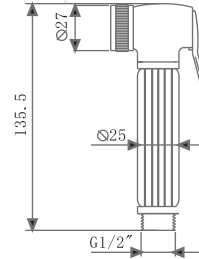

FAUCET

HEALTH FAUCET

KA580011-CGL
HEALTH FAUCET (BRASS)
WITH HOOK & 1 M HOSE

₹ 3,400

KA580011-RG
HEALTH FAUCET (BRASS)
WITH HOOK & 1 M HOSE

₹ 4,100

KA580012-CP
HEALTH FAUCET (BRASS)
WITH HOOK & 1 M HOSE

₹ 2,400

KA580014-RG
ABS HEALTH FAUCET WITH HOOK
& 1 M HOSE

₹ 3,200

KA580014-CG
ABS HEALTH FAUCET WITH HOOK
& 1 M HOSE

₹ 3,200