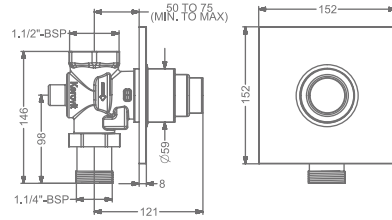

KB400002S-GM

CONCEALED DUAL FLUSH VALVE (6 / 3 LTS.)
40 MM WITH SQUARE FLANGE