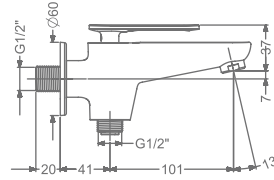

FAUCET

ARIUS

KB2311005-GM
2 WAY BIB TAP WITH FLANGE

₹ 6,500

KB2311003-GM
ANGLE VALVE

₹ 3,200

KB2311032-GM
CSC TRIMS WITH FLANGE
(COMPATIBLE WITH KB11060 & KB11061)

₹ 2,300