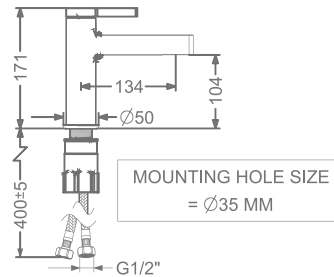

4 OUTLET CONCEALED HI-FLOW
THERMOSTAT BATH & SHOWER MIXER

₹ 28,500

KB2211010-ND-GM

SINGLE LEVER BASIN MIXER
WITHOUT POP-UP

MOUNTING HOLE SIZE
= Ø35 MM

₹ 10,500

KB2211011-ND-GM

SINGLE LEVER TALL BASIN MIXER
WITHOUT POP-UP