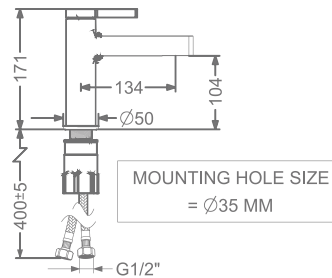

KB2211010-ND-RG

SINGLE LEVER BASIN MIXER
WITHOUT POP-UP

₹ 9,700