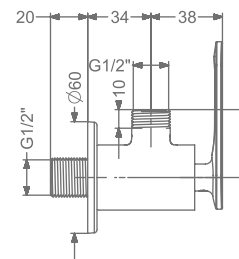

FAUCET

ARIUS

KB2311004-CP
BIB TAP WITH FLANGE

₹ 3,400

KB2311005-CP
2 WAY BIB TAP WITH FLANGE

₹ 3,800

KB2311003-CP
ANGLE VALVE

₹ 1,800