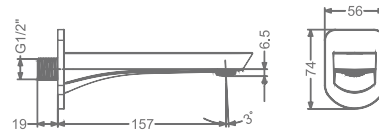

KB2411016-CRG

BATH SPOUT WITH FLANGE

₹ 4,000