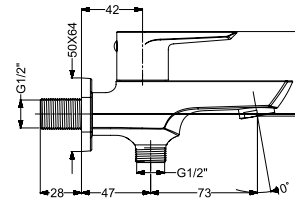

KEROVIT | AURUM
Bathrooms you desire

CHIME

KB911004-RG
BIB TAP WITH FLANGE

₹ 4,800

KB911005-RG
2 WAY BIB TAP WITH FLANGE

₹ 5,200

KB911003-RG
ANGLE VALVE

₹ 2,600