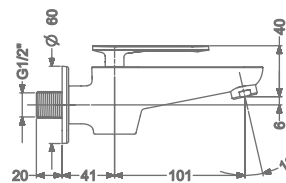

FAUCET

ARIUS

KB2311037-GM

2 INLET HI-FLOW CONCEALED
SINGLE LEVER DIVERTER TRIMS
(COMPATIBLE WITH KB2311035-GM)

₹ 5,400

KB2311056-GM

HI-FLOW CONCEALED BODY
& TRIMS FOR TRIO FUNCTION
(SHOWER & SPOUT)

₹ 14,500

KB2311016-GM

BATH SPOUT WITH FLANGE

₹ 4,500

KB2311017-GM

BATH TUB SPOUT WITH
DIVERTER & FLANGE

₹ 5,600

KB2311004-GM

BIB TAP WITH FLANGE

₹ 5,800