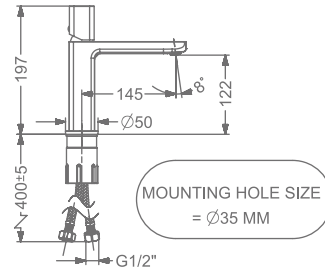

AMELIA

KB2911010-ND-RG

SINGLE LEVER BASIN MIXER
WITHOUT POP-UP

₹ 10,500

KB2911011-ND-RG

SINGLE LEVER TALL BASIN MIXER
WITHOUT POP-UP

₹ 14,000

KB2911023-RG