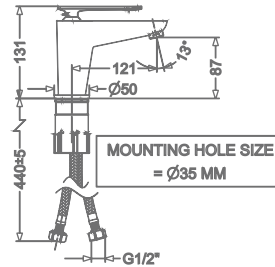

KEROVIT | AURUM

Bathrooms you desire

ARIUS

KB2311010-ND-CG

SINGLE LEVER BASIN MIXER
WITHOUT POP-UP

₹ 10,200

KB2311011-ND-CG

SINGLE LEVER TALL BASIN MIXER
WITHOUT POP-UP