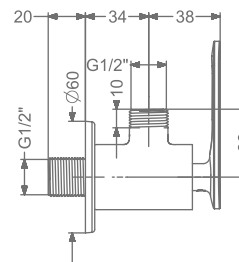

FAUCET

ARIUS

KB2311005-RG
2 WAY BIB TAP WITH FLANGE

₹ 6,000

KB2311003-RG
ANGLE VALVE

₹ 3,000

KB2311032-RG
CSC TRIMS WITH FLANGE
(COMPATIBLE WITH KB11060
& KB11061)

₹ 2,000

₹ 28,500