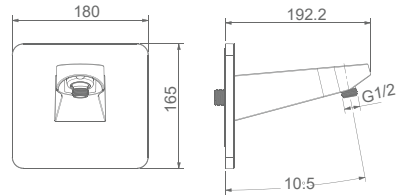

CONCEALED DUAL FLUSH VALVE (6 / 3 LTS.)
40 MM WITH SQUARE FLANGE

₹ 7,500

ALLIED PRODUCTS

KA940008-GM
ABS ROUND SHOWER ARM
(COMPATIBLE WITH KA570036-GM)

₹ 10,000

KA940008-MB
ABS ROUND SHOWER ARM
(COMPATIBLE WITH KA570036-MB)