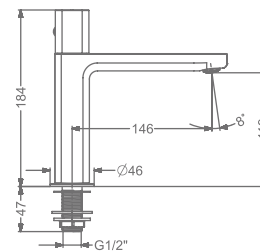

KB2911011-ND-CP

SINGLE LEVER TALL BASIN MIXER
WITHOUT POP-UP

₹ 8,800

KB2911023-CP

CONCEALED WALL MOUNTED
SINGLE LEVER BASIN MIXER TRIMS
(COMPATIBLE WITH KB11022-CP)

₹ 6,300

KB2911001-CP

PILLAR TAP