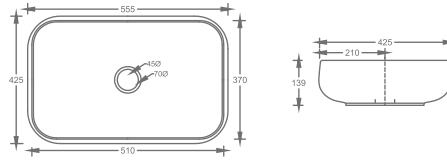

₹ 9,000

KB302
CORBY S
THIN RIM WHITE WASH BASIN

₹ 9,000

BASIN

COUNTER TOP

ZS00S1
ART BASIN

₹ 17,000

ZS00S2
ART BASIN