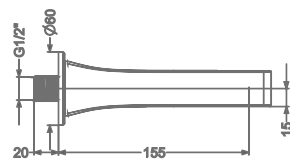

FAUCET

AGALIA

₹ 9,000

KB2211001-RG
PILLAR TAP

₹ 5,000

KB2211002-RG
TALL PILLAR TAP

₹ 7,300

KB2211037-RG
2 INLET HI-FLOW CONCEALED
SINGLE LEVER DIVERTER TRIMS
(COMPATIBLE WITH KB2211035-RG)

₹ 5,600

KB2211016-RG
BATH SPOUT WITH FLANGE

₹ 4,300