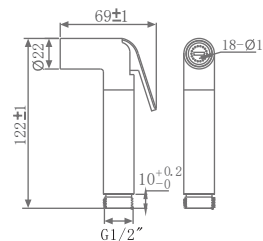

₹ 2,400

KA580012-RG
HEALTH FAUCET (BRASS)
WITH HOOK & 1 M HOSE

₹ 4,400

KA580012-CG
HEALTH FAUCET (BRASS)
WITH HOOK & 1 M HOSE

₹ 4,400

KA580012-GM
HEALTH FAUCET (BRASS)
WITH HOOK & 1 M HOSE

₹ 4,600

KA580023-CP
HEALTH FAUCET (BRASS)
WITH HOOK & 1 M HOSE