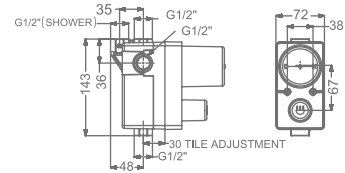

- KB2211034-CP / KB2311034-CP ₹ 5,000
- KB911034-RG ₹ 6,000
- KB911034-CG ₹ 6,000

CONCEALED 3 INLET DIVERTER BODY- SL