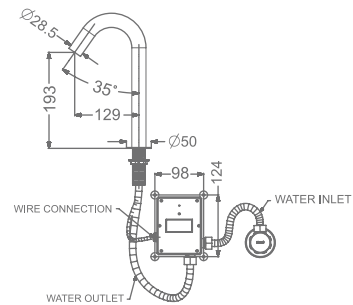

KBMST002-CP
DECK MOUNTED SENSOR TAP

₹ 12,000

KBMST002-RG
DECK MOUNTED SENSOR TAP

₹ 12,300

KBMST002-CG
DECK MOUNTED SENSOR TAP

₹ 13,500

KBMST002-GM
DECK MOUNTED SENSOR TAP

₹ 12,700