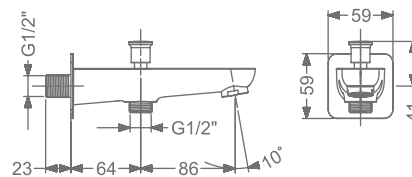

HI-FLOW CONCEALED BODY
& TRIMS FOR TRIO FUNCTION
(SHOWER & SPOUT)

₹ 9,000

KB2311016-CP

BATH SPOUT WITH FLANGE

₹ 2,600

KB2311017-CP

BATH TUB SPOUT WITH
DIVERTER & FLANGE

₹ 3,200