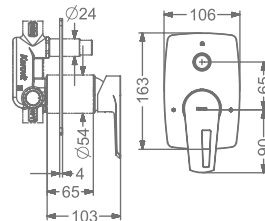

CHIME

KB911036-CG
3 INLET CONCEALED SINGLE
LEVER BATH & SHOWER MIXER TRIMS
(COMPATIBLE WITH KB911034-CG)

₹ 5,000

KB911037-CG
2 INLET HI-FLOW CONCEALED
SINGLE LEVER DIVERTER TRIMS
(COMPATIBLE WITH KB911035-CG)