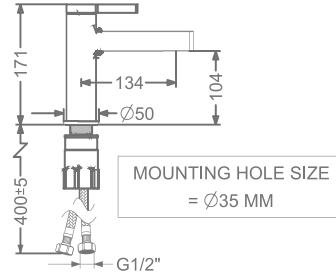

KEROVIT | AURUM

Bathrooms you desire

AGALIA

KB2211010-ND-CG

SINGLE LEVER BASIN MIXER
WITHOUT POP-UP

₹ 9,700

KB2211011-ND-CG

SINGLE LEVER TALL BASIN MIXER
WITHOUT POP-UP