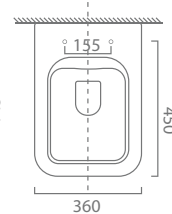

KA0485

AZURA
LIGHT GREEN
WALL-HUNG

₹ 30,000