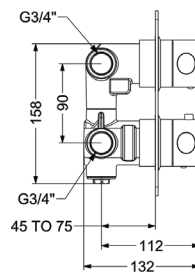

FAUCET

THERMOSTAT

KBTHR001-RG
2 OUTLET CONCEALED
HI-FLOW THERMOSTATIC
BATH & SHOWER MIXER

₹ 24,500

KBTHR001-GM
2 OUTLET CONCEALED
HI-FLOW THERMOSTATIC
BATH & SHOWER MIXER

₹ 24,500