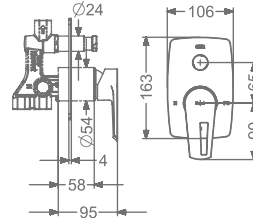

FAUCET

CHIME

KB911036-CG
3 INLET CONCEALED SINGLE
LEVER BATH & SHOWER MIXER TRIMS
(COMPATIBLE WITH KB911034-CG)

₹ 5,000

KB911037-CG
2 INLET HI-FLOW CONCEALED
SINGLE LEVER DIVERTER TRIMS
(COMPATIBLE WITH KB911035-CG)

₹ 5,400

KB911056-CG
HI-FLOW CONCEALED BODY
& TRIMS FOR TRIO FUNCTION
(SHOWER & SPOUT)

₹ 13,000

KB911016-CG
BATH SPOUT WITH FLANGE

₹ 3,800

KB911017-CG
BATH TUB SPOUT WITH
DIVERTER & FLANGE

₹ 4,800