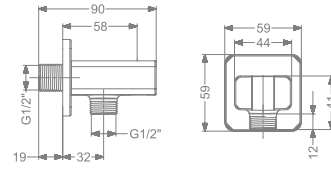

ALLIED PRODUCTS

KBWOS0001-GM
WALL OUTLET WITH SHOWER HOLDER

₹ 2,800

KBWOR0001-CP
WALL OUTLET WITH SHOWER HOLDER

₹ 1,400

KBWOR0001-RG
WALL OUTLET WITH SHOWER HOLDER

₹ 2,200

KBWOR0001-GM
WALL OUTLET WITH SHOWER HOLDER

₹ 2,200

KA870002-RG
KA870002-GM
BOTTLE TRAP (9" / 12")

₹ 3,600
₹ 3,800