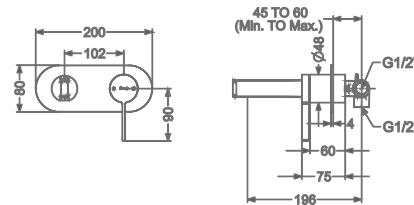

KB2211023-CP

CONCEALED SINGLE LEVER
WALL MOUNTED BASIN MIXER TRIMS
(COMPATIBLE WITH KB2211022-CP)

₹ 6,000