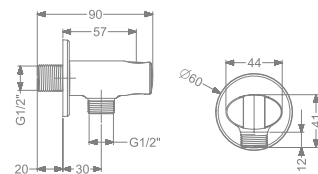

KBWOS0001-GM
WALL OUTLET WITH SHOWER HOLDER

₹ 2,800

KBWOR0001-CP
WALL OUTLET WITH SHOWER HOLDER

₹ 1,400

KBWOR0001-RG
WALL OUTLET WITH SHOWER HOLDER

₹ 2,200

KBWOR0001-GM
WALL OUTLET WITH SHOWER HOLDER

₹ 2,200