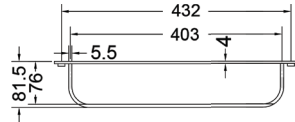

CONVEX RANGE
TOWEL RAIL 24"

₹ 5,400

KA660002-GM

CONVEX RANGE
TOWEL RAIL 18"

₹ 4,600

KA660003-GM

CONVEX RANGE
ROBE HOOK

₹ 800