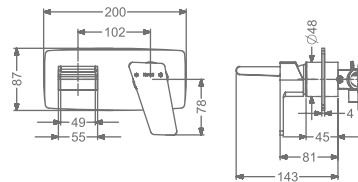

KB2611023-GM

CONCEALED WALL MOUNTED
SINGLE LEVER BASIN MIXER TRIMS
(COMPATIBLE WITH KB2611022-GM)