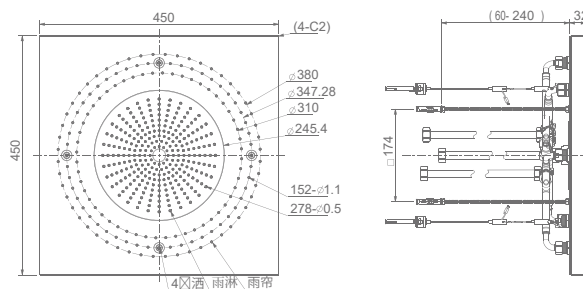

₹ 50,000

SHOWER

OVERHEAD RAIN SHOWER

KA600005-GM
FUNCTION : WATERFALL+RAIN

₹ 50,000

KA600005-MB
FUNCTION : WATERFALL+RAIN

₹ 50,000

KA600002-B
STAINLESS STEEL
LED SHOWER HEAD
FUNCTION : RAIN+
RAIN CURTAIN+SPRAY