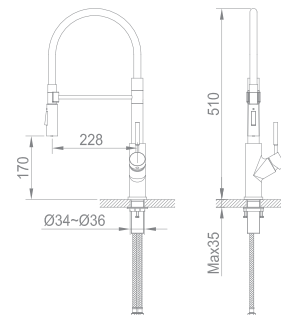

FAUCET

SINK MIXER

KA740004-CP
SINGLE LEVER 2 WAY SINK MIXER

₹ 30,000

KA740004-GM
SINGLE LEVER 2 WAY SINK MIXER

₹ 35,000

KA740005-CP
SINGLE LEVER SINK MIXER

₹ 20,000

KA740005-GM
SINGLE LEVER SINK MIXER

₹ 25,000