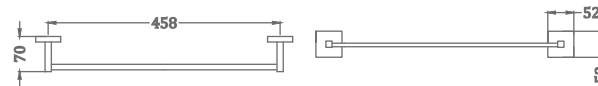

CONVEX RANGE
TOWEL RACK 18"

₹ 7,200

KA990001-CGL

SQUARE RANGE
TOWEL RAIL 24"

₹ 2,800

KA990002-CGL

SQUARE RANGE
TOWEL RAIL 18"

₹ 2,200