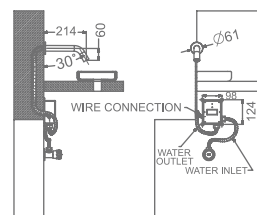

SENSOR

KBMST001-CP
WALL MOUNTED SENSOR TAP

₹ 11,500

KBMST001-RG
WALL MOUNTED SENSOR TAP

₹ 12,500

KBMST001-CG
WALL MOUNTED SENSOR TAP

₹ 13,700

KBMST001-GM
WALL MOUNTED SENSOR TAP

₹ 13,000