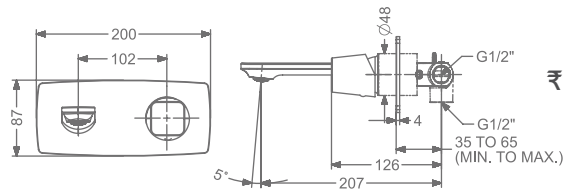

KB2911011-ND-CP

SINGLE LEVER TALL BASIN MIXER
WITHOUT POP-UP

₹ 8,800

KB2911023-CP

CONCEALED WALL MOUNTED
SINGLE LEVER BASIN MIXER TRIMS
(COMPATIBLE WITH KB11022-CP)

₹ 6,300

KB2911001-CP

PILLAR TAP