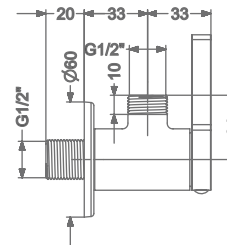

₹ 5,000

FAUCET

AGALIA

KB2211005-GM
2 WAY BIB TAP WITH FLANGE

₹ 5,400

KB2211003-GM
ANGLE VALVE

₹ 2,400

KB2211032-GM
CSC TRIMS WITH FLANGE
(COMPATIBLE WITH KB11060
& KB11061)