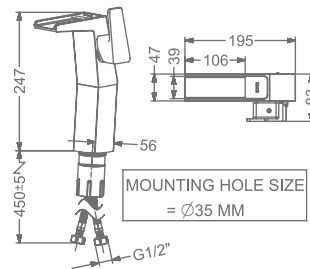

SINGLE LEVER BASIN MIXER
WITHOUT POP-UP

₹ 9,000

KB2611011-ND-CP

SINGLE LEVER TALL BASIN MIXER
WITHOUT POP-UP

₹ 11,800

KB2611023-CP

CONCEALED WALL MOUNTED
SINGLE LEVER BASIN MIXER TRIMS
(COMPATIBLE WITH KB2611022-CP)