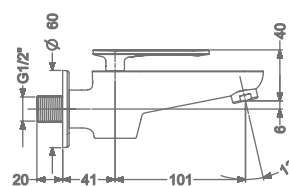

₹ 4,300

KB2311017-RG
BATH TUB SPOUT WITH
DIVERTER & FLANGE

₹ 5,400

KB2311004-RG
BIB TAP WITH FLANGE

₹ 5,600

FAUCET

ARIUS

KB2311005-RG
2 WAY BIB TAP WITH FLANGE