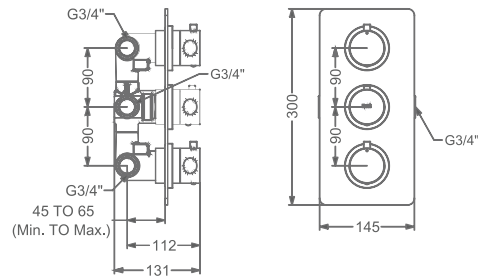

KB22THR002-GM
4 OUTLET CONCEALED HI-FLOW
THERMOSTAT BATH & SHOWER MIXER