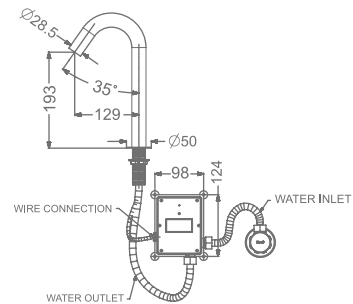

KBMST002-CP
DECK MOUNTED SENSOR TAP

₹ 12,000

KBMST002-RG
DECK MOUNTED SENSOR TAP

₹ 12,300

KBMST002-CG
DECK MOUNTED SENSOR TAP

₹ 13,500

KBMST002-GM
DECK MOUNTED SENSOR TAP

₹ 12,700