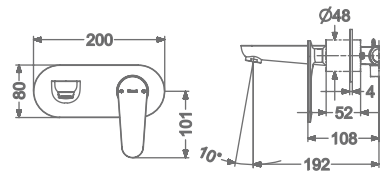

SINGLE LEVER BASIN MIXER
WITHOUT POP-UP

₹ 10,500

KB2311011-ND-GM

SINGLE LEVER TALL BASIN MIXER
WITHOUT POP-UP

₹ 14,000

KB2311023-GM

CONCEALED SINGLE LEVER
WALL MOUNTED BASIN MIXER TRIMS
(COMPATIBLE WITH KB2311022-GM)