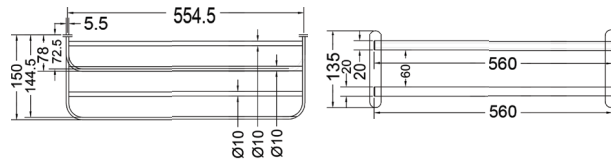

KA660010-CGL

CONVEX RANGE
TOWEL RACK 24"

₹ 7,800