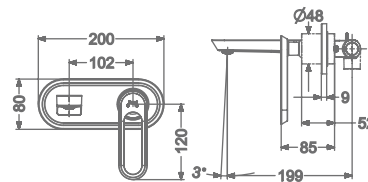

₹ 9,700

KB2411011-ND-CRG

SINGLE LEVER TALL BASIN MIXER
WITHOUT POP-UP

₹ 13,000

KB2411023-CRG

CONCEALED WALL MOUNTED
SINGLE LEVER BASIN MIXER TRIMS
(COMPATIBLE WITH KB2411022-CRG)

₹ 7,500

KB2411001-CRG