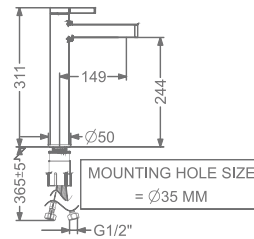

₹ 34,500

FAUCET

AGALIA

KB2211010-ND-CP

SINGLE LEVER BASIN MIXER
WITHOUT POP-UP

₹ 6,000

KB2211011-ND-CP

SINGLE LEVER TALL BASIN
MIXER WITHOUT POP-UP