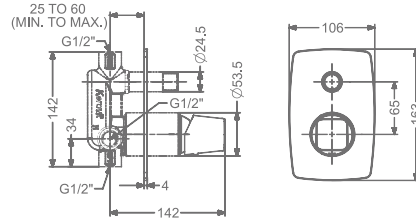

TALL PILLAR TAP

₹ 9,000

FAUCET

AMELIA

KB2911037-GM

2 INLET HI-FLOW CONCEALED
SINGLE LEVER DIVERTER TRIMS
(COMPATIBLE WITH KB2911035-GM)

₹ 5,600

KB2911016-GM