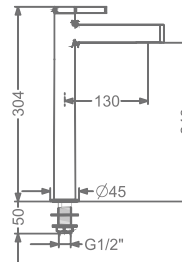

FAUCET

AGALIA

KB2211001-GM
PILLAR TAP

₹ 5,200

KB2211002-GM
TALL PILLAR TAP

₹ 7,800

KB2211037-GM
2 INLET HI-FLOW CONCEALED
SINGLE LEVER DIVERTER TRIMS
(COMPATIBLE WITH KB2211035-GM)

₹ 5,600

KB2211016-GM
BATH SPOUT WITH FLANGE

₹ 4,500

KB2211004-GM
BIB TAP WITH FLANGE

₹ 5,000