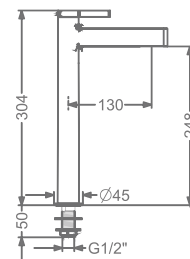

KB2211002-CG

TALL PILLAR TAP