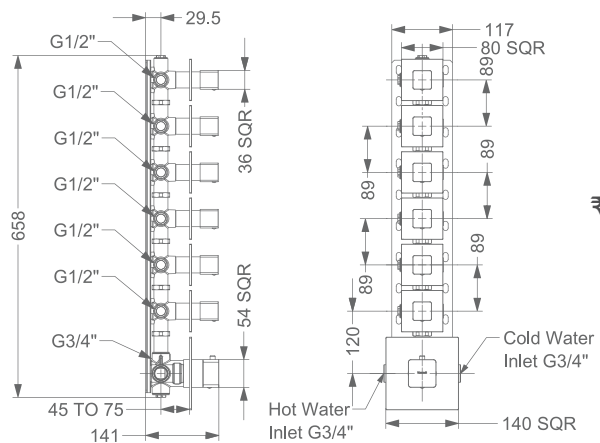

KBTHS004-CG

MULTIFLOW (6 OUTLET)
CONCEALED HI-FLOW
THERMOSTATIC MIXER

₹ 49,000