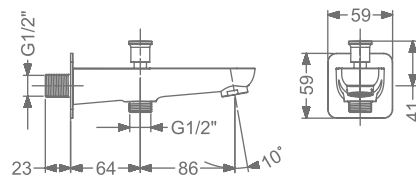

KB2311017-GM

BATH TUB SPOUT WITH
DIVERTER & FLANGE

₹ 5,600