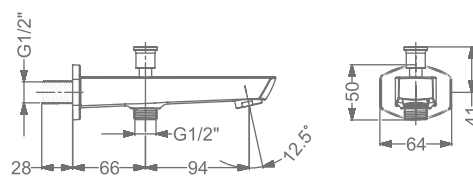

₹ 5,400

KB911056-RG
HI-FLOW CONCEALED BODY
& TRIMS FOR TRIO FUNCTION
(SHOWER & SPOUT)

₹ 13,000

KB911016-RG
BATH SPOUT WITH FLANGE

₹ 4,000

KB911017-RG
BATH TUB SPOUT WITH
DIVERTER & FLANGE

₹ 4,800

FAUCET