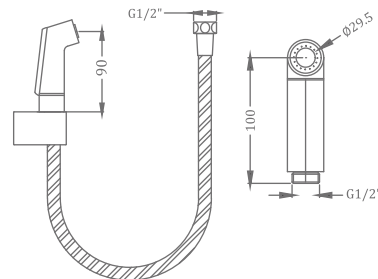

KA580014-RG
ABS HEALTH FAUCET WITH HOOK
& 1 M HOSE