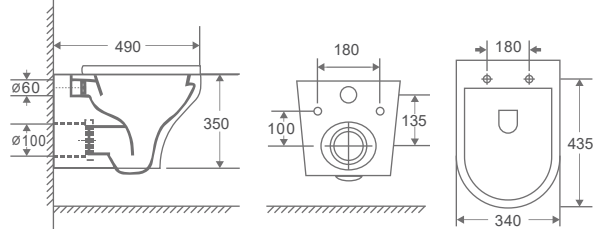

TOILET

KEROVIT | AURUM

Bathrooms you desire

WALL-HUNG

KB0371-MW

NOYCE
MATTE WHITE
WALL-HUNG WITH
SLIM UF SEAT COVER

₹ 26,000

KB0376-MB