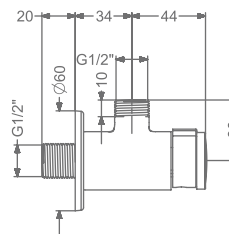

LONG BODY BIB TAP

₹ 4,300

KB2411003-CRG

ANGLE VALVE

₹ 2,800

KB2411032-CRG

CSC TRIMS WITH FLANGE
(COMPATIBLE WITH KB11060
& KB11061)

₹ 2,300