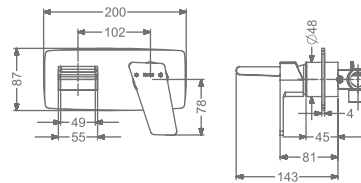

SINGLE LEVER BASIN MIXER
WITHOUT POP-UP

₹ 9,000

KB2611011-ND-CP

SINGLE LEVER TALL BASIN MIXER
WITHOUT POP-UP

₹ 11,800

KB2611023-CP

CONCEALED WALL MOUNTED
SINGLE LEVER BASIN MIXER TRIMS
(COMPATIBLE WITH KB2611022-CP)