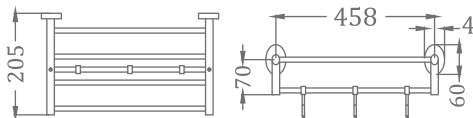

₹ 1,400

KA990007-CGL
SQUARE RANGE
TUMBLER HOLDER

₹ 1,400

KA990009-CGL
SQUARE RANGE
TOILET PAPER HOLDER

₹ 2,000

KA990010-CGL
SQUARE RANGE
TOWEL RACK 24"

₹ 7,800

KA990011-CGL
SQUARE RANGE
TOWEL RACK 18"