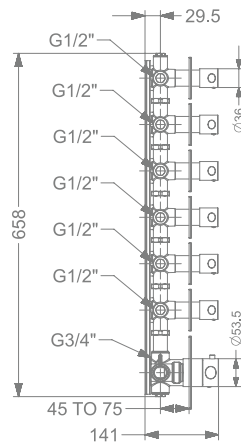

MULTIFLOW (6 OUTLET)
CONCEALED HI-FLOW
THERMOSTATIC MIXER

₹ 49,000

KBTHR003-CG

MULTIFLOW (6 OUTLET)
CONCEALED HI-FLOW
THERMOSTATIC MIXER

₹ 49,000

KBTHR003-GM

MULTIFLOW (6 OUTLET)
CONCEALED HI-FLOW
THERMOSTATIC MIXER