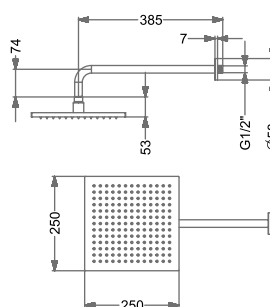

KA570026-RG

SINGLE FUNCTION OVERHEAD SHOWER WITH 15° SHOWER ARM & WALL FLANGE (BRASS)

₹ 16,800