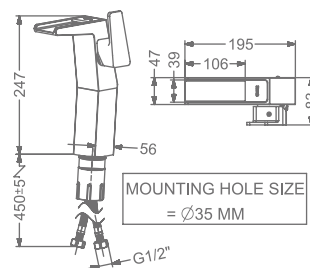

₹ 7,500

KB2611010-ND-RG

SINGLE LEVER BASIN MIXER
WITHOUT POP-UP

₹ 12,000

KB2611011-ND-RG

SINGLE LEVER TALL BASIN MIXER
WITHOUT POP-UP

₹ 15,700

FAUCET