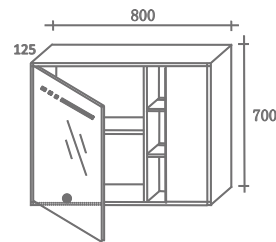

BATHROOM FURNITURE

₹ 32,000

₹ 40,000