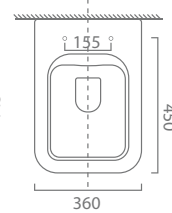

KA0484

AZURA
DARK GREEN
WALL-HUNG

₹ 30,000