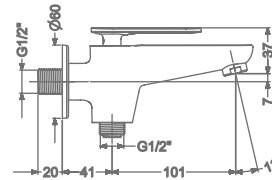

FAUCET

ARIUS

KB2311004-CP
BIB TAP WITH FLANGE

₹ 3,400

KB2311005-CP
2 WAY BIB TAP WITH FLANGE

₹ 3,800

KB2311003-CP
ANGLE VALVE

₹ 1,800