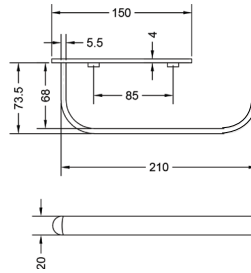

ACCESSORIES

KEROVIT | AURUM

Bathrooms you desire

CHROME & GOLD

KA660008-CGL

CONVEX RANGE
TOILET PAPER HOLDER

₹ 1,200