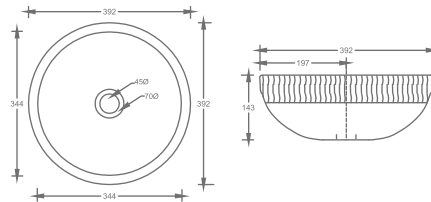

BASIN

COUNTER TOP

₹ 17,000

₹ 11,000

₹ 11,000

₹ 12,000

₹ 11,000