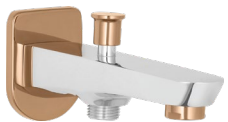

PILLAR TAP

₹ 5,600

KB2411002-CRG

TALL PILLAR TAP

₹ 8,600

ALANA

KB2411037-CRG

2 INLET HI-FLOW CONCEALED
SINGLE LEVER DIVERTER TRIMS
(COMPATIBLE WITH KB2411035-CRG)

₹ 4,800

KB2411016-CRG

BATH SPOUT WITH FLANGE

₹ 4,000

KB2411017-CRG

BATH TUB SPOUT WITH
DIVERTER & FLANGE

₹ 4,800

KB2411004-CRG

BIB TAP WITH FLANGE

₹ 4,800

KB2411005-CRG

2 WAY BIB TAP WITH FLANGE

₹ 5,000

FAUCET

ALANA

KB2411033-CRG

LONG BODY BIB TAP

₹ 4,300

KB2411003-CRG

ANGLE VALVE

₹ 2,800

KB2411032-CRG

CSC TRIMS WITH FLANGE
(COMPATIBLE WITH KB11060
& KB11061)

₹ 2,300