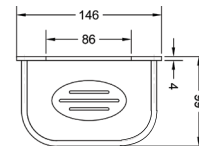

₹ 4,000

KA660003-CGL

CONVEX RANGE
ROBE HOOK

₹ 600

KA660004-CGL

CONVEX RANGE
SOAP DISH

₹ 2,000

KA660005-CGL