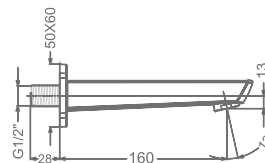

₹ 5,400

KB911056-CG
HI-FLOW CONCEALED BODY
& TRIMS FOR TRIO FUNCTION
(SHOWER & SPOUT)

₹ 13,000

KB911016-CG
BATH SPOUT WITH FLANGE

₹ 3,800

KB911017-CG
BATH TUB SPOUT WITH
DIVERTER & FLANGE

₹ 4,800

FAUCET