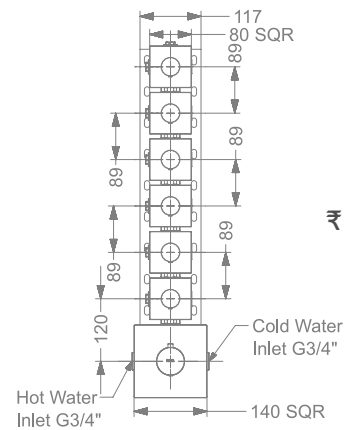

MULTIFLOW (6 OUTLET)
CONCEALED HI-FLOW
THERMOSTATIC MIXER

₹ 49,000

KBTHR003-CG

MULTIFLOW (6 OUTLET)
CONCEALED HI-FLOW
THERMOSTATIC MIXER

₹ 49,000

KBTHR003-GM

MULTIFLOW (6 OUTLET)
CONCEALED HI-FLOW
THERMOSTATIC MIXER