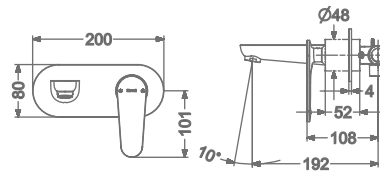

KB2311023-CG

CONCEALED SINGLE LEVER
WALL MOUNTED BASIN MIXER TRIMS
(COMPATIBLE WITH KB2311022-CG)

₹ 7,300