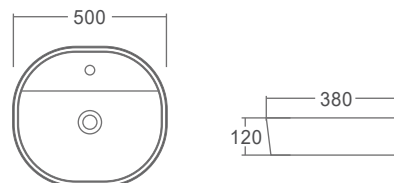

KS277GB

KADIN
THIN RIM GLOSSY BLACK
WASH BASIN

₹ 11,900

KB2202

MATTE
THIN RIM MATTE WHITE
WASH BASIN

₹ 11,000

KB290

LUKE B
THIN RIM WHITE WASH BASIN