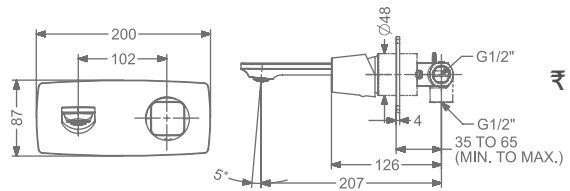

KB2911011-ND-CG

SINGLE LEVER TALL BASIN MIXER
WITHOUT POP-UP

₹ 14,000

KB2911023-CG

CONCEALED WALL MOUNTED
SINGLE LEVER BASIN MIXER TRIMS
(COMPATIBLE WITH KB911022-CG)

₹ 7,700

KB2911001-CG

PILLAR TAP