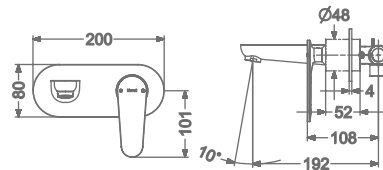

KB2311010-ND-RG

SINGLE LEVER BASIN MIXER
WITHOUT POP-UP

₹ 10,200

KB2311011-ND-RG

SINGLE LEVER TALL BASIN MIXER
WITHOUT POP-UP

₹ 13,000

KB2311023-RG

CONCEALED SINGLE LEVER
WALL MOUNTED BASIN MIXER TRIMS
(COMPATIBLE WITH KB2311022-RG)