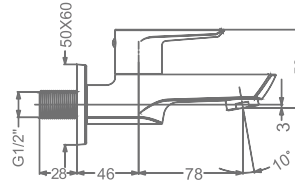

FAUCET

KEROVIT | AURUM
Bathrooms you desire

CHIME

KB911004-RG
BIB TAP WITH FLANGE

₹ 4,800

KB911005-RG
2 WAY BIB TAP WITH FLANGE

₹ 5,200

KB911003-RG
ANGLE VALVE

₹ 2,600

KB911032-RG
CSC TRIMS WITH FLANGE
(COMPATIBLE WITH KB11060 & KB11061)

₹ 2,400

₹ 30,000