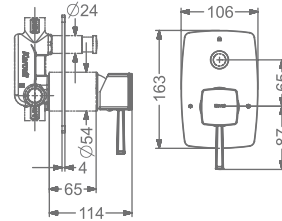

PILLAR TAP

₹ 5,400

KB2511002-CGL

TALL PILLAR TAP

₹ 7,000

FAUCET

AOIFE

KB2511037-CGL
2 INLET HI-FLOW CONCEALED
SINGLE LEVER DIVERTER TRIMS
(COMPATIBLE WITH KB2511035-CGL)