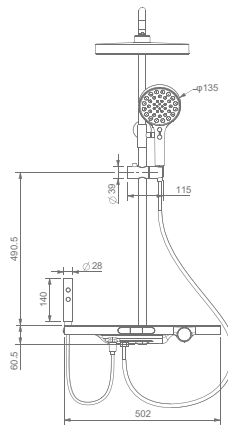

KA600003-MB

4 FUNCTION SHOWER SET :
ABS SHOWER HEAD WITH RAIN+
ABS HAND SHOWER WITH RAIN+
SPRAY JET+OUTLET
SHOWER TUBE : STAINLESS STEEL
SHOWER SHELF : GLASS+ABS
FAUCET : BRASS