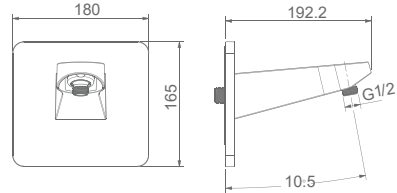

CONCEALED DUAL FLUSH VALVE (6 / 3 LTS.)
40 MM WITH SQUARE FLANGE

₹ 7,500

ALLIED PRODUCTS

KA940008-GM
ABS ROUND SHOWER ARM
(COMPATIBLE WITH KA570036-GM)

₹ 10,000

KA940008-MB
ABS ROUND SHOWER ARM
(COMPATIBLE WITH KA570036-MB)