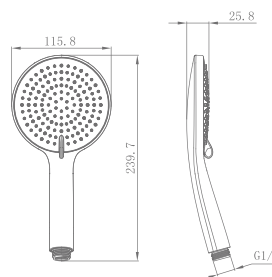

KA520010-GM

3 FLOW HAND SHOWER + HOOK + HOSE PIPE

₹ 4,500