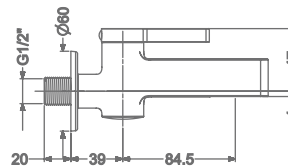

2 INLET HI-FLOW CONCEALED
SINGLE LEVER DIVERTER TRIMS
(COMPATIBLE WITH KB2211035-CP)

₹ 4,200

KB2211016-CP

BATH SPOUT WITH FLANGE

₹ 2,800

KB2211004-CP

BIB TAP WITH FLANGE

₹ 3,000