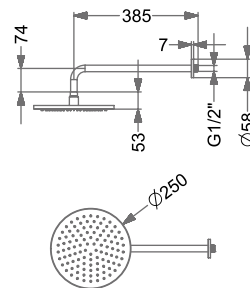

KA570025-GM

SINGLE FUNCTION OVERHEAD SHOWER WITH 15° SHOWER ARM & WALL FLANGE (BRASS)