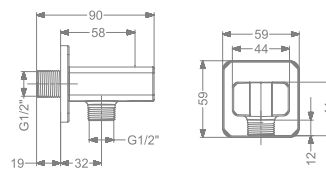

₹ 10,000

KA940007-RG
KA940007-GM
CEILING MOUNTED SHOWER ARM (230 MM)

₹ 1,000
₹ 1,200

KBWOS0001-CP
WALL OUTLET WITH
SHOWER HOLDER

₹ 1,800

KBWOS0001-RG
WALL OUTLET WITH
SHOWER HOLDER

₹ 2,800

ALLIED PRODUCTS