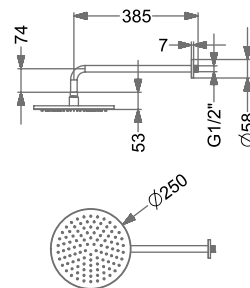

₹ 13,400

KA570025-RG

SINGLE FUNCTION OVERHEAD SHOWER WITH 15° SHOWER ARM & WALL FLANGE (BRASS)

₹ 16,000

KA570025-CG

SINGLE FUNCTION OVERHEAD SHOWER WITH 15° SHOWER ARM & WALL FLANGE (BRASS)

₹ 16,000

KA570025-GM