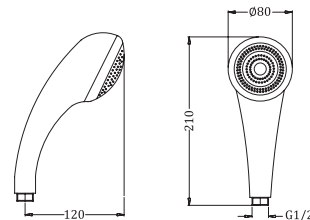

₹ 41,400

SHOWER

HAND SHOWER

KA510001-RG
HAND SHOWER WITH HOOK
& 1.5 M SS HOSE

₹ 4,000

KA510001-CG
HAND SHOWER WITH HOOK
& 1.5 M SS HOSE

₹ 4,000

KA510001-GM
HAND SHOWER WITH HOOK
& 1.5 M SS HOSE