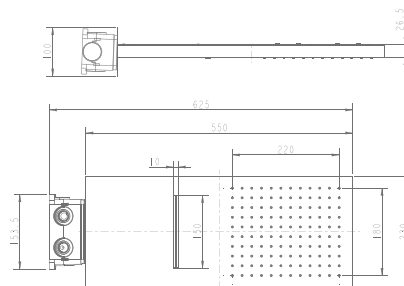

₹ 50,000

SHOWER

OVERHEAD RAIN SHOWER

KA600005-GM
FUNCTION : WATERFALL+RAIN

₹ 50,000

KA600005-MB
FUNCTION : WATERFALL+RAIN

₹ 50,000

KA600002-B
STAINLESS STEEL
LED SHOWER HEAD
FUNCTION : RAIN+
RAIN CURTAIN+SPRAY