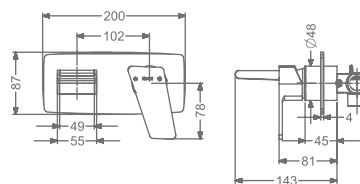

₹ 12,000

KB2611011-ND-CG

SINGLE LEVER TALL BASIN MIXER
WITHOUT POP-UP

₹ 15,000

KB2611023-CG

CONCEALED WALL MOUNTED
SINGLE LEVER BASIN MIXER TRIMS
(COMPATIBLE WITH KB2611022-CG)

₹ 10,000

KB2611010-ND-GM