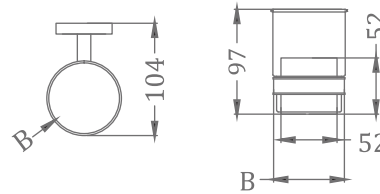

CHROME & GOLD

KA990005-CGL
SQUARE RANGE
TOWEL HANGER

₹ 1,400

KA990007-CGL
SQUARE RANGE
TUMBLER HOLDER

₹ 1,400

KA990009-CGL
SQUARE RANGE
TOILET PAPER HOLDER

₹ 2,000

₹ 7,800

₹ 6,600