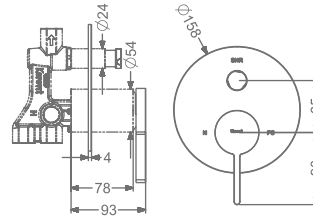

TALL PILLAR TAP

₹ 5,200

FAUCET

AGALIA

KB2211036-CP

3 INLET CONCEALED SINGLE LEVER
BATH & SHOWER MIXER TRIMS
(COMPATIBLE WITH KB2211034-CP)

₹ 4,000

KB2211037-CP