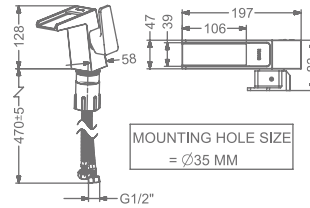

SINGLE LEVER BASIN MIXER
WITHOUT POP-UP

₹ 9,000

KB2611011-ND-CP

SINGLE LEVER TALL BASIN MIXER
WITHOUT POP-UP

₹ 11,800

KB2611023-CP

CONCEALED WALL MOUNTED
SINGLE LEVER BASIN MIXER TRIMS
(COMPATIBLE WITH KB2611022-CP)