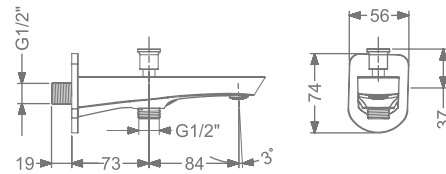

KB2411017-CRG

BATH TUB SPOUT WITH
DIVERTER & FLANGE

₹ 4,800