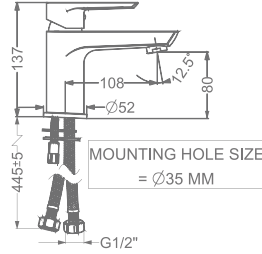

SINGLE LEVER BASIN MIXER
WITHOUT POP-UP

₹ 8,500

KB911011-ND-RG

SINGLE LEVER TALL BASIN MIXER
WITHOUT POP-UP

₹ 12,000

KB911023-RG

CONCEALED WALL MOUNTED
SINGLE LEVER BASIN MIXER TRIMS
(COMPATIBLE WITH KB911022-RG)