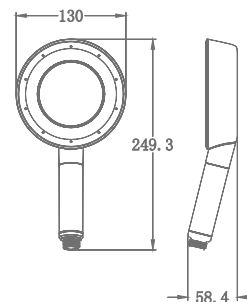

KA510014-MB
SF LED HAND SHOWER WITH HOSE PIPE

₹ 6,000