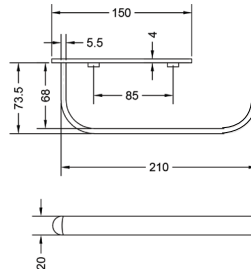

₹ 1,600

KA660007-CRG

CONVEX RANGE
TUMBLER HOLDER

₹ 2,000

ACCESSORIES

CHROME & ROSE GOLD

KA660008-CRG
CONVEX RANGE
TOILET PAPER HOLDER

₹ 1,200