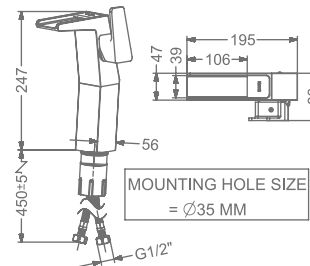

₹ 12,000

KB2611011-ND-CG

SINGLE LEVER TALL BASIN MIXER
WITHOUT POP-UP

₹ 15,000

KB2611023-CG

CONCEALED WALL MOUNTED
SINGLE LEVER BASIN MIXER TRIMS
(COMPATIBLE WITH KB2611022-CG)

₹ 10,000

KB2611010-ND-GM