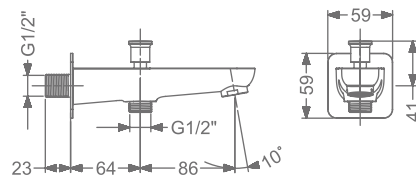

KB2311056-CG
HI-FLOW CONCEALED BODY
& TRIMS FOR TRIO FUNCTION
(SHOWER & SPOUT)

₹ 14,000

KB2311016-CG
BATH SPOUT WITH FLANGE

₹ 4,300

KB2311017-CG
BATH TUB SPOUT WITH
DIVERTER & FLANGE

₹ 5,400

KB2311004-CG
BIB TAP WITH FLANGE