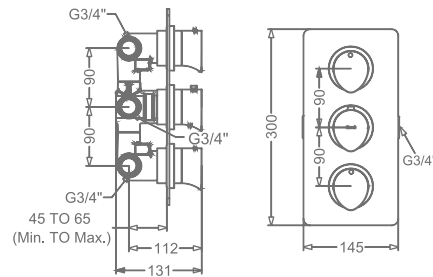

KB23THR002-GM
4 OUTLET CONCEALED HI-FLOW
THERMOSTAT BATH & SHOWER MIXER