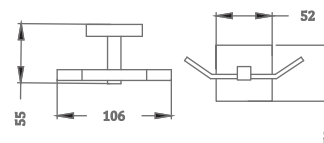

KA990003-RG

SQUARE RANGE
ROBE HOOK