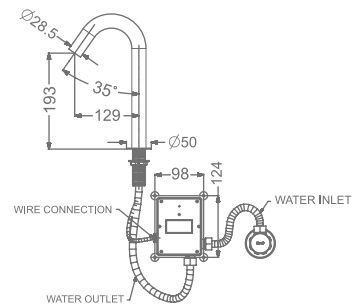

FAUCET

KEROVIT | AURUM

Bathrooms you desire

SENSOR

KBMST002-CP
DECK MOUNTED SENSOR TAP

₹ 12,000

KBMST002-RG
DECK MOUNTED SENSOR TAP

₹ 12,300

KBMST002-CG
DECK MOUNTED SENSOR TAP

₹ 13,500

KBMST002-GM
DECK MOUNTED SENSOR TAP

₹ 12,700