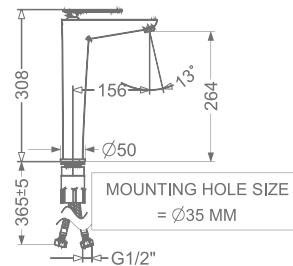

KEROVIT | AURUM

Bathrooms you desire

ARIUS

KB2311010-ND-CG

SINGLE LEVER BASIN MIXER
WITHOUT POP-UP

₹ 10,200

KB2311011-ND-CG

SINGLE LEVER TALL BASIN MIXER
WITHOUT POP-UP