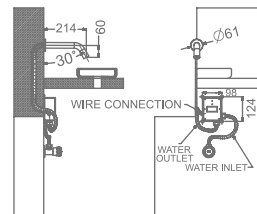

SENSOR

KBMST001-CP
WALL MOUNTED SENSOR TAP

₹ 11,500

KBMST001-RG
WALL MOUNTED SENSOR TAP

₹ 12,500

KBMST001-CG
WALL MOUNTED SENSOR TAP

₹ 13,700

KBMST001-GM
WALL MOUNTED SENSOR TAP

₹ 13,000