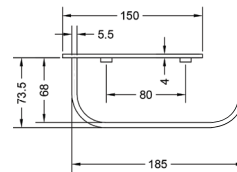

ACCESSORIES

CHROME & GOLD

KA660001-CGL

CONVEX RANGE
TOWEL RAIL 24"

₹ 4,000

KA660003-CGL

CONVEX RANGE
ROBE HOOK

₹ 600

KA660004-CGL

CONVEX RANGE
SOAP DISH

₹ 2,000

KA660005-CGL

CONVEX RANGE
TOWEL RING

₹ 1,600

KA660007-CGL

CONVEX RANGE
TUMBLER HOLDER

₹ 2,000