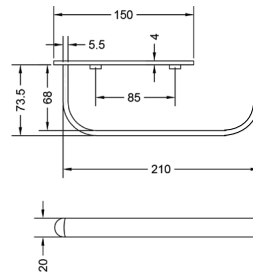

₹ 4,200

KA660008-GM

CONVEX RANGE
TOILET PAPER HOLDER

₹ 1,600