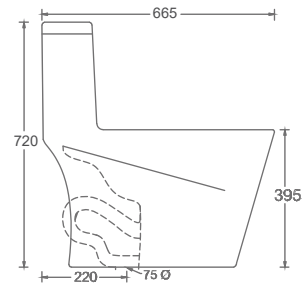

KS715-GB

LEORA
GLOSSY BLACK
RIMLESS SIPHONIC ONE-PIECE