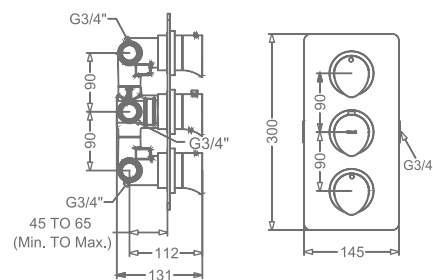

KB23THR002-CP
4 OUTLET CONCEALED HI-FLOW
THERMOSTAT BATH & SHOWER MIXER