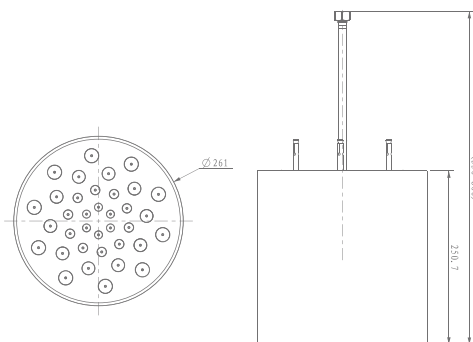

KA600006-MB

STAINLESS STEEL
ROUND SHOWER HEAD