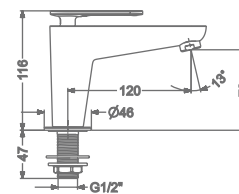

₹ 13,000

KB2311023-CG

CONCEALED SINGLE LEVER
WALL MOUNTED BASIN MIXER TRIMS
(COMPATIBLE WITH KB2311022-CG)

₹ 7,300

KB2311001-CG

PILLAR TAP

₹ 5,400

KB2311002-CG