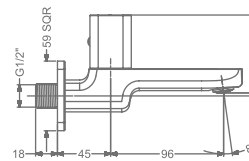

KB2911037-CG

2 INLET HI-FLOW CONCEALED SINGLE LEVER DIVERTER TRIMS (COMPATIBLE WITH KB911035-CG)

₹ 5,400

KB2911016-CG

BATH SPOUT WITH FLANGE

₹ 4,500

KB2911004-CG

BIB TAP WITH FLANGE