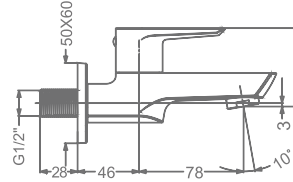

FAUCET

CHIME

KB911004-CG
BIB TAP WITH FLANGE

₹ 4,600

KB911005-CG
2 WAY BIB TAP WITH FLANGE

₹ 5,200

KB911003-CG
ANGLE VALVE

₹ 2,600

KB911032-CG
CSC TRIMS WITH FLANGE
(COMPATIBLE WITH KB11060 & KB11061)

₹ 2,200

₹ 30,000