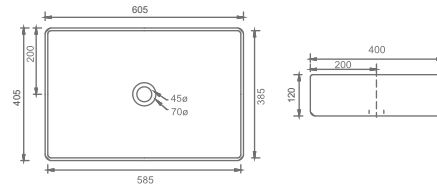

BASIN

COUNTER TOP

KB2173

POSH
THIN RIM MATTE WHITE
WASH BASIN

₹ 11,000

KA0377

POSH
THIN RIM MATTE BLACK
WASH BASIN

₹ 14,000

KS277GB

KADIN
THIN RIM GLOSSY BLACK
WASH BASIN

₹ 11,900

KB2202

MATTE
THIN RIM MATTE WHITE
WASH BASIN

₹ 11,000

KB290

LUKE B
THIN RIM WHITE WASH BASIN

₹ 9,000