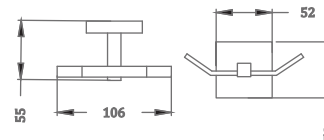

KA990003-CRG
SQUARE RANGE
ROBE HOOK

₹ 800