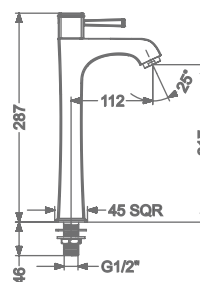

PILLAR TAP

₹ 5,400

KB2511002-CGL

TALL PILLAR TAP

₹ 7,000

FAUCET

AOIFE

KB2511037-CGL
2 INLET HI-FLOW CONCEALED
SINGLE LEVER DIVERTER TRIMS
(COMPATIBLE WITH KB2511035-CGL)