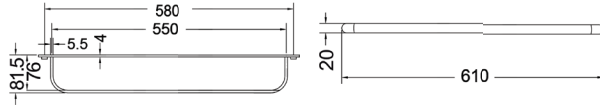

KA660001-RG

CONVEX RANGE
TOWEL RAIL 24"

₹ 5,200

KA660002-RG

CONVEX RANGE
TOWEL RAIL 18"