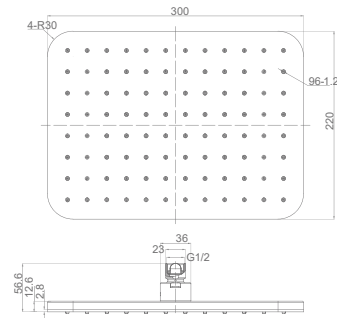

KA570035-CP
RAIN SHOWER RECTANGLE (BRASS + ACRYLIC)

₹ 10,000