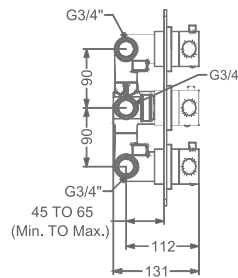

KB22THR002-CG

4 OUTLET CONCEALED HI-FLOW
THERMOSTAT BATH & SHOWER MIXER

₹ 28,500