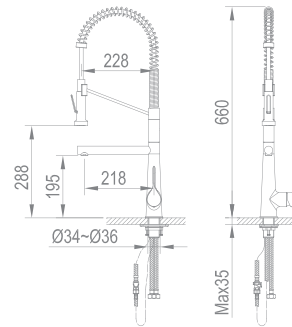

FAUCET

SINK MIXER

KA740004-CP
SINGLE LEVER 2 WAY SINK MIXER

₹ 30,000

KA740004-GM
SINGLE LEVER 2 WAY SINK MIXER

₹ 35,000

KA740005-CP
SINGLE LEVER SINK MIXER

₹ 20,000

KA740005-GM
SINGLE LEVER SINK MIXER

₹ 25,000