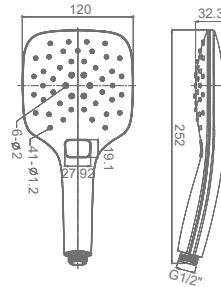

SHOWER

HAND SHOWER

KA510011-CP
3 FUNCTION ABS HAND SHOWER WHITE

₹ 4,000

KA510013-CP
HAND SHOWER (WITH HOLDER + HOSE)

₹ 4,000