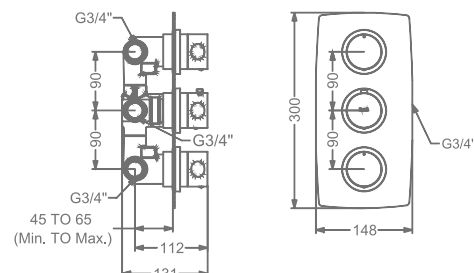

KB91THR002-RG
4 OUTLET CON HI-FLOW THERMOSTAT
BATH AND SHOWER MIXER