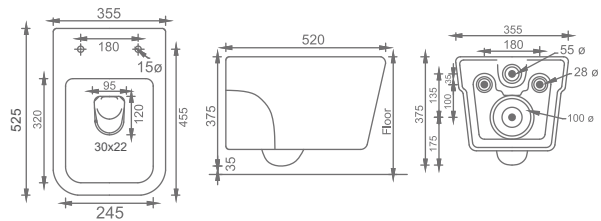

KS123-GB

STEFAN
GLOSSY BLACK
RIMLESS WALL-HUNG
TORNADO FLUSHING

₹ 16,500