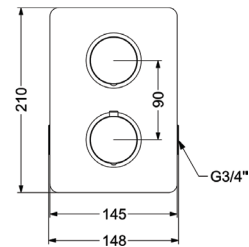

FAUCET

THERMOSTAT

KBTHR001-RG
2 OUTLET CONCEALED
HI-FLOW THERMOSTATIC
BATH & SHOWER MIXER

₹ 24,500

KBTHR001-GM
2 OUTLET CONCEALED
HI-FLOW THERMOSTATIC
BATH & SHOWER MIXER

₹ 24,500