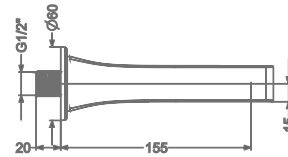

2 INLET HI-FLOW CONCEALED
SINGLE LEVER DIVERTER TRIMS
(COMPATIBLE WITH KB2211035-CP)

₹ 4,200

KB2211016-CP

BATH SPOUT WITH FLANGE

₹ 2,800

KB2211004-CP

BIB TAP WITH FLANGE

₹ 3,000