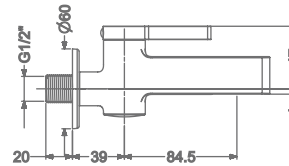

BATH SPOUT WITH FLANGE

₹ 4,300

KB2211004-CG

BIB TAP WITH FLANGE

₹ 4,800

KB2211005-CG

2 WAY BIB TAP WITH FLANGE

₹ 5,200