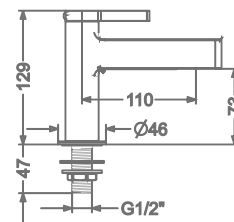

₹ 12,300

KB2211023-CG

CONCEALED SINGLE LEVER
WALL MOUNTED BASIN MIXER TRIMS
(COMPATIBLE WITH KB2211022-CG)

₹ 9,000

KB2211001-CG

PILLAR TAP

₹ 5,000

KB2211002-CG