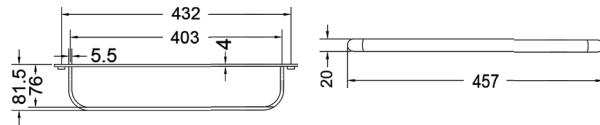

₹ 6,600

ACCESSORIES

ROSE GOLD

KA660001-RG

CONVEX RANGE
TOWEL RAIL 24"

₹ 5,200

KA660002-RG

CONVEX RANGE
TOWEL RAIL 18"