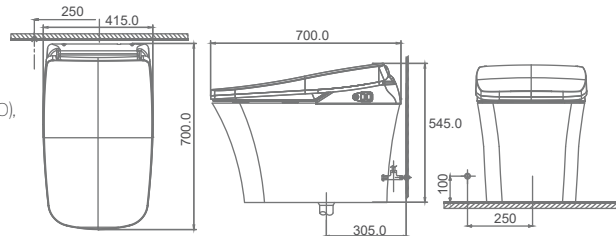

KA999991 (AUTO OPEN/CLOSE SEAT COVER)

₹ 1,80,000

NIREN
FLOOR MOUNTED
AUTOMATIC FLUSH,
TANKLESS SYSTEM,
SIPHON WATER JET (TORNADO),
TURBO WASH FUNCTION,
3 IN 1 FULL STAINLESS
STEEL NOZZLE,
UV LED STERILIZATION,
ROUGH-IN: 300 MM

₹ 1,60,000

SAVIO
FLOOR MOUNTED
AUTOMATIC FLUSH
TANKLESS SYSTEM,
SIPHON WATER JET (TORNADO),
TURBO WASH FUNCTION,
3 IN 1 FULL STAINLESS
STEEL NOZZLE,
UV LED STERILIZATION,
ROUGH-IN: 300 MM