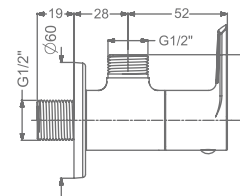

KEROVIT | AURUM
Bathrooms you desire

CHIME

KB911004-RG
BIB TAP WITH FLANGE

₹ 4,800

KB911005-RG
2 WAY BIB TAP WITH FLANGE

₹ 5,200

KB911003-RG
ANGLE VALVE

₹ 2,600