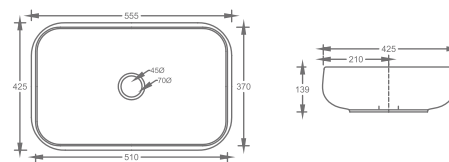

COUNTER TOP

ZS30
ART BASIN

₹ 11,000

ZS43
ART BASIN

₹ 15,000

ZS46
ART BASIN

₹ 17,000

ZS47
ART BASIN