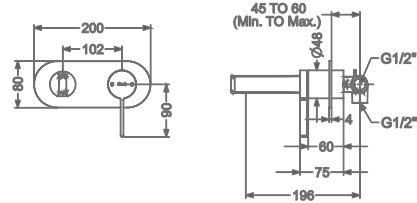

KB2211023-RG
CONCEALED SINGLE LEVER
WALL MOUNTED BASIN MIXER TRIMS
(COMPATIBLE WITH KB2211022-RG)

₹ 9,000