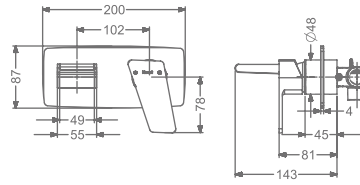

KEROVIT | AURUM

Bathrooms you desire

AENON

KB2611023-RG

CONCEALED WALL MOUNTED
SINGLE LEVER BASIN MIXER TRIMS
(COMPATIBLE WITH KB2611022-RG)

₹ 10,000

KB2611010-ND-CG

SINGLE LEVER BASIN MIXER
WITHOUT POP-UP