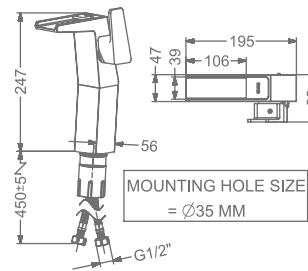

SINGLE LEVER BASIN MIXER
WITHOUT POP-UP

₹ 12,300

FAUCET

AENON

KB2611011-ND-GM

SINGLE LEVER TALL BASIN MIXER
WITHOUT POP-UP

₹ 16,000

KB2611023-GM