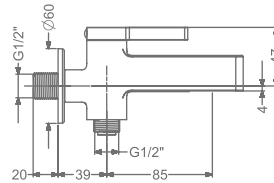

FAUCET

AGALIA

KB2211004-RG
BIB TAP WITH FLANGE

₹ 4,800

KB2211005-RG
2 WAY BIB TAP WITH FLANGE

₹ 5,200

KB2211003-RG
ANGLE VALVE

₹ 2,200

KB2211032-RG
CSC TRIMS WITH FLANGE
(COMPATIBLE WITH KB111060
& KB111061)

₹ 2,200

₹ 28,500