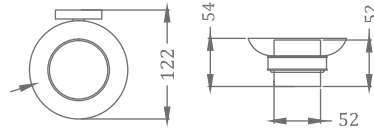

GUNMETAL

KA990004-GM
SQUARE RANGE
SOAP DISH

₹ 1,800

KA990005-GM
SQUARE RANGE
TOWEL HANGER

₹ 1,800

KA990007-GM
SQUARE RANGE
TUMBLER HOLDER

₹ 1,600

KA990009-GM
SQUARE RANGE
TOILET PAPER HOLDER

₹ 3,200

₹ 9,000

₹ 7,600