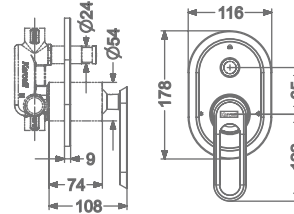

PILLAR TAP

₹ 5,600

KB2411002-CRG

TALL PILLAR TAP

₹ 8,600

ALANA

KB2411037-CRG

2 INLET HI-FLOW CONCEALED
SINGLE LEVER DIVERTER TRIMS
(COMPATIBLE WITH KB2411035-CRG)