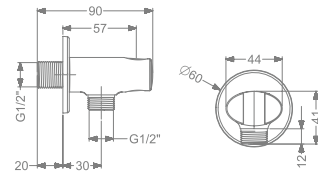

ALLIED PRODUCTS

KBWOS0001-GM
WALL OUTLET WITH SHOWER HOLDER

₹ 2,800

KBWOR0001-CP
WALL OUTLET WITH SHOWER HOLDER

₹ 1,400

KBWOR0001-RG
WALL OUTLET WITH SHOWER HOLDER

₹ 2,200

KBWOR0001-GM
WALL OUTLET WITH SHOWER HOLDER

₹ 2,200

KA870002-RG
KA870002-GM
BOTTLE TRAP (9" / 12")

₹ 3,600
₹ 3,800