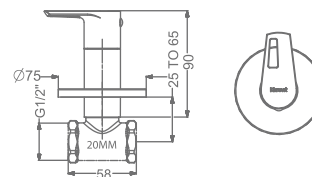

FAUCET

KEROVIT | AURUM
Bathrooms you desire

CHIME

KB911004-RG
BIB TAP WITH FLANGE

₹ 4,800

KB911005-RG
2 WAY BIB TAP WITH FLANGE

₹ 5,200

KB911003-RG
ANGLE VALVE

₹ 2,600

KB911032-RG
CSC TRIMS WITH FLANGE
(COMPATIBLE WITH KB11060 & KB11061)

₹ 2,400

₹ 30,000