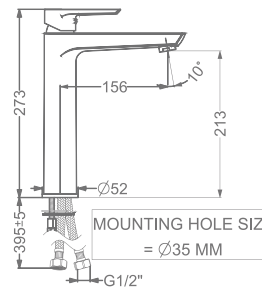

KB911010-ND-CG

SINGLE LEVER BASIN MIXER
WITHOUT POP-UP

₹ 8,300

KB911011-ND-CG

SINGLE LEVER TALL BASIN MIXER
WITHOUT POP-UP

₹ 11,800

KB911023-CG

CONCEALED WALL MOUNTED
SINGLE LEVER BASIN MIXER TRIMS
(COMPATIBLE WITH KB911022-CG)