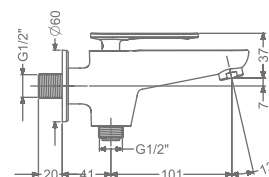

BIB TAP WITH FLANGE

₹ 4,800

KB2411005-CRG

2 WAY BIB TAP WITH FLANGE

₹ 5,000

FAUCET

ALANA

KB2411033-CRG

LONG BODY BIB TAP

₹ 4,300

KB2411003-CRG

ANGLE VALVE

₹ 2,800

KB2411032-CRG

CSC TRIMS WITH FLANGE
(COMPATIBLE WITH KB11060
& KB11061)

₹ 2,300