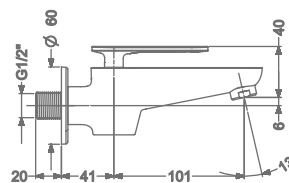

KB2311056-CG
HI-FLOW CONCEALED BODY
& TRIMS FOR TRIO FUNCTION
(SHOWER & SPOUT)

₹ 14,000

KB2311016-CG
BATH SPOUT WITH FLANGE

₹ 4,300

KB2311017-CG
BATH TUB SPOUT WITH
DIVERTER & FLANGE

₹ 5,400

KB2311004-CG
BIB TAP WITH FLANGE