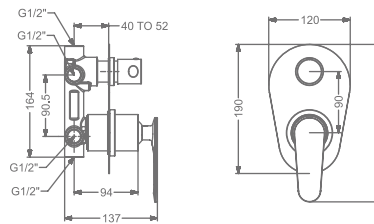

KB2311056-CP

HI-FLOW CONCEALED BODY
& TRIMS FOR TRIO FUNCTION
(SHOWER & SPOUT)