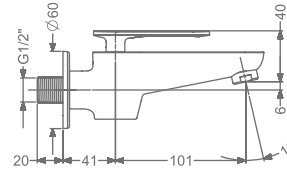

FAUCET

ARIUS

KB2311004-CP
BIB TAP WITH FLANGE

₹ 3,400

KB2311005-CP
2 WAY BIB TAP WITH FLANGE

₹ 3,800

KB2311003-CP
ANGLE VALVE

₹ 1,800

KB2311032-CP
CSC TRIMS WITH FLANGE
(COMPATIBLE WITH KB11060
& KB11061)

₹ 1,200

₹ 24,600