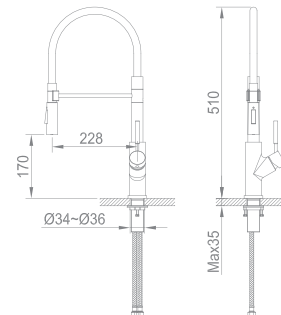

FAUCET

SINK MIXER

KA740004-CP
SINGLE LEVER 2 WAY SINK MIXER

₹ 30,000

KA740004-GM
SINGLE LEVER 2 WAY SINK MIXER

₹ 35,000

KA740005-CP
SINGLE LEVER SINK MIXER

₹ 20,000

KA740005-GM
SINGLE LEVER SINK MIXER

₹ 25,000