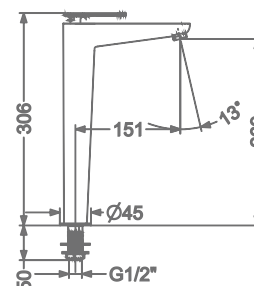

₹ 7,800

KB2311001-GM

PILLAR TAP

₹ 6,200

KB2311002-GM

TALL PILLAR TAP

₹ 8,600

FAUCET