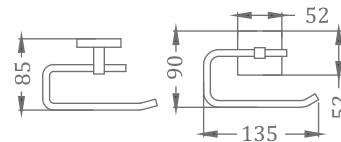

KA990005-RG
SQUARE RANGE
TOWEL HANGER

₹ 1,600

KA990007-RG
SQUARE RANGE
TUMBLER HOLDER

₹ 1,600

KA990009-RG
SQUARE RANGE
TOILET PAPER HOLDER

₹ 3,000

KA990010-RG
SQUARE RANGE
TOWEL RACK 24"

₹ 8,600