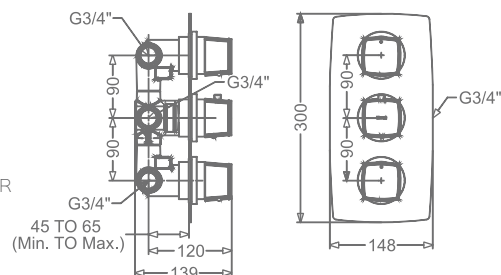

₹ 5,800

KB2511016-CGL
BATH SPOUT WITH FLANGE

₹ 5,000

KB2511003-CGL
ANGLE VALVE

₹ 3,000

KB2511032-CGL
CSC TRIMS WITH FLANGE
(COMPATIBLE WITH KB111060
& KB111061)

₹ 2,200

KB25THS003-CGL
4 OUTLET CONCEALED HI-FLOW
THERMOSTAT BATH & SHOWER MIXER