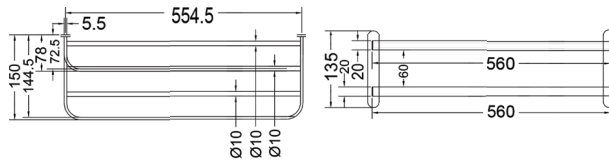

KA660010-CRG
CONVEX RANGE
TOWEL RACK 24"

₹ 7,800

KA660011-CRG
CONVEX RANGE
TOWEL RACK 18"

₹ 7,200

KA990001-CRG
SQUARE RANGE
TOWEL RAIL 24"

₹ 2,800

KA990002-CRG
SQUARE RANGE
TOWEL RAIL 18"

₹ 2,200