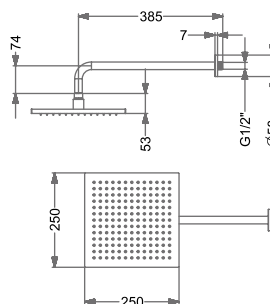

SINGLE FUNCTION OVERHEAD SHOWER WITH 15° SHOWER ARM & WALL FLANGE (BRASS)

₹ 16,800

SHOWER

OVERHEAD RAIN SHOWER

KA570026-CP

SINGLE FUNCTION OVERHEAD SHOWER WITH 15° SHOWER ARM & WALL FLANGE (BRASS)

₹ 13,800

KA570026-RG