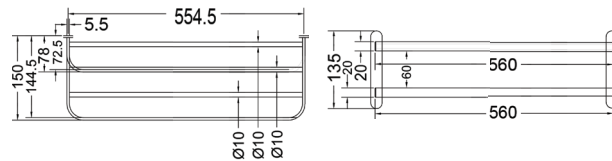

₹ 1,600

KA660010-GM

CONVEX RANGE
TOWEL RACK 24"

₹ 8,600

KA660011-GM

CONVEX RANGE
TOWEL RACK 18"

₹ 8,200

KA990001-GM