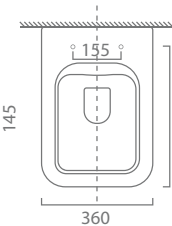

KA0485

AZURA
LIGHT GREEN
WALL-HUNG

₹ 30,000

KA0483

AZURA
CHOCOLATE BROWN
WALL-HUNG

₹ 30,000

TOILET

KEROVIT | AURUM