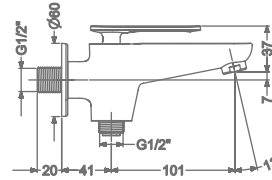

₹ 4,300

KB2311017-RG
BATH TUB SPOUT WITH
DIVERTER & FLANGE

₹ 5,400

KB2311004-RG
BIB TAP WITH FLANGE

₹ 5,600

FAUCET

ARIUS

KB2311005-RG
2 WAY BIB TAP WITH FLANGE