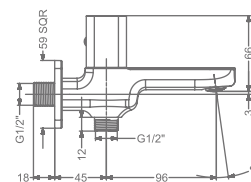

BATH SPOUT WITH FLANGE

₹ 4,800

KB2911004-GM

BIB TAP WITH FLANGE

₹ 6,000

KB2911005-GM

2 WAY BIB TAP WITH FLANGE

₹ 6,800