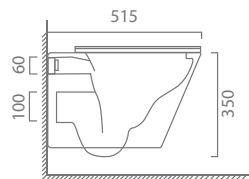

KA0485

AZURA
LIGHT GREEN
WALL-HUNG

₹ 30,000