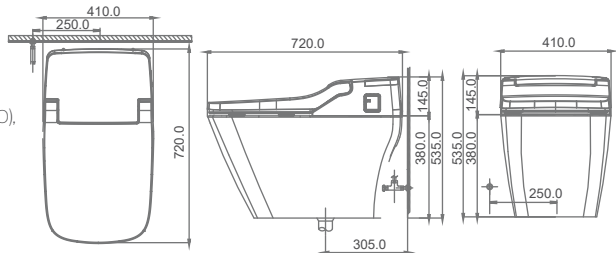

KA0510

₹ 55,000

ETHAN
WALL HUNG
RIMLESS SMARTWASH

TOILET

KEROVIT | AURUM

Bathrooms you desire

WALL-HUNG

KA0481