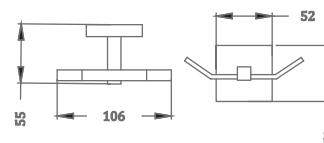

SQUARE RANGE
TOWEL RAIL 24"

₹ 3,000

KA990002-GM

SQUARE RANGE
TOWEL RAIL 18"

₹ 2,400

KA990003-GM

SQUARE RANGE
ROBE HOOK

₹ 1,000