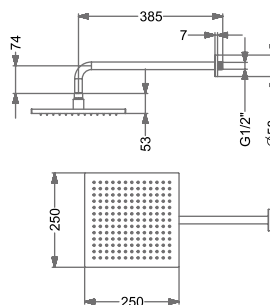

SINGLE FUNCTION OVERHEAD SHOWER WITH 15° SHOWER ARM & WALL FLANGE (BRASS)

₹ 16,800

KA570026-CG

SINGLE FUNCTION OVERHEAD SHOWER WITH 15° SHOWER ARM & WALL FLANGE (BRASS)

₹ 16,800

KA570026-GM

SINGLE FUNCTION OVERHEAD SHOWER WITH 15° SHOWER ARM & WALL FLANGE (BRASS)