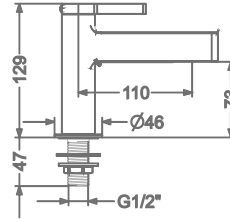

MOUNTING HOLE SIZE
= Ø35 MM

₹ 13,000

KB2211023-GM

CONCEALED SINGLE LEVER
WALL MOUNTED BASIN MIXER TRIMS
(COMPATIBLE WITH KB2211022-GM)

₹ 9,300

FAUCET

AGALIA

KB2211001-GM
PILLAR TAP