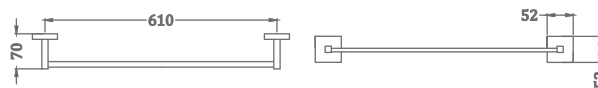

KA660011-RG

CONVEX RANGE
TOWEL RACK 18"

₹ 7,800

KA990001-RG

SQUARE RANGE
TOWEL RAIL 24"

₹ 2,800

KA990002-RG

SQUARE RANGE
TOWEL RAIL 18"