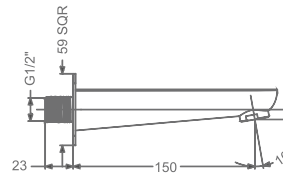

ARIUS

KB2311037-RG
2 INLET HI-FLOW CONCEALED
SINGLE LEVER DIVERTER TRIMS
(COMPATIBLE WITH KB2311035-RG)

₹ 5,200

KB2311056-RG
HI-FLOW CONCEALED BODY
& TRIMS FOR TRIO FUNCTION
(SHOWER & SPOUT)

₹ 14,000

KB2311016-RG
BATH SPOUT WITH FLANGE