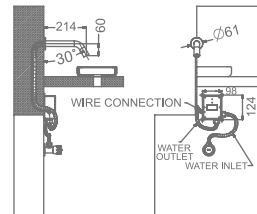

SENSOR

KBMST001-CP
WALL MOUNTED SENSOR TAP

₹ 11,500

KBMST001-RG
WALL MOUNTED SENSOR TAP

₹ 12,500

KBMST001-CG
WALL MOUNTED SENSOR TAP

₹ 13,700

KBMST001-GM
WALL MOUNTED SENSOR TAP

₹ 13,000