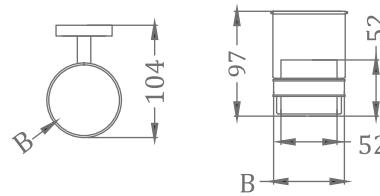

₹ 1,400

KA990007-CRG

SQUARE RANGE
TUMBLER HOLDER

₹ 1,400