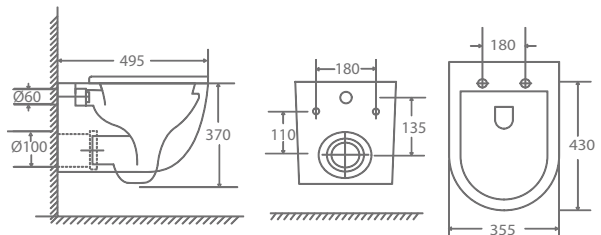

NOYCE
MATTE BLACK
WALL-HUNG WITH
SLIM UF SEAT COVER

₹ 26,000

KS123-GB

STEFAN
GLOSSY BLACK
RIMLESS WALL-HUNG
TORNADO FLUSHING

₹ 16,500

KA0511-MB

MORRIS
MATTE BLACK
TORNADO WALL HUNG

₹ 30,000