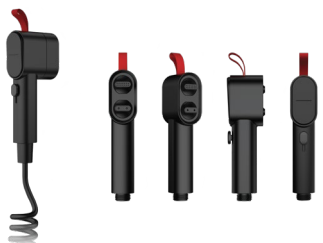

ABS HEALTH FAUCET WITH HOOK
& 1 M HOSE

₹ 3,400

KA580024-MW

2 FLOW HEALTH FAUCET WITH HOOK
& 1 M HOSE

₹ 3,500

KA580024-MG

2 FLOW HEALTH FAUCET WITH HOOK
& 1 M HOSE

₹ 4,000