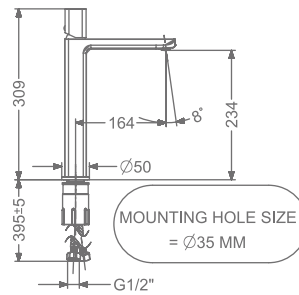

KEROVIT | AURUM

Bathrooms you desire

AMELIA

KB2911010-ND-GM

SINGLE LEVER BASIN MIXER
WITHOUT POP-UP

₹ 11,000

KB2911011-ND-GM

SINGLE LEVER TALL BASIN MIXER
WITHOUT POP-UP