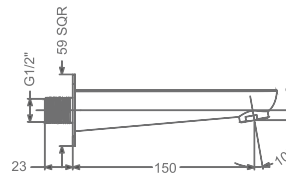

KB2311016-GM

BATH SPOUT WITH FLANGE

₹ 4,500