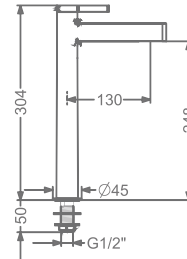

KB2211023-RG
CONCEALED SINGLE LEVER
WALL MOUNTED BASIN MIXER TRIMS
(COMPATIBLE WITH KB2211022-RG)

₹ 9,000

KB2211001-RG
PILLAR TAP

₹ 5,000

KB2211002-RG
TALL PILLAR TAP

₹ 7,300

KB2211037-RG
2 INLET HI-FLOW CONCEALED
SINGLE LEVER DIVERTER TRIMS
(COMPATIBLE WITH KB2211035-RG)