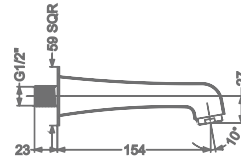

FAUCET

AOIFE

KB2511037-CGL
2 INLET HI-FLOW CONCEALED
SINGLE LEVER DIVERTER TRIMS
(COMPATIBLE WITH KB2511035-CGL)

₹ 5,800

KB2511016-CGL
BATH SPOUT WITH FLANGE

₹ 5,000

KB2511003-CGL
ANGLE VALVE

₹ 3,000

KB2511032-CGL
CSC TRIMS WITH FLANGE
(COMPATIBLE WITH KB111060
& KB111061)

₹ 2,200

₹ 34,500