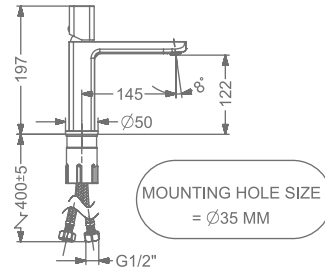

KB2911010-ND-CG

SINGLE LEVER BASIN MIXER
WITHOUT POP-UP

₹ 10,500