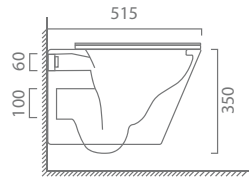

KA0481

AZURA
DARK GREY
WALL-HUNG

₹ 30,000