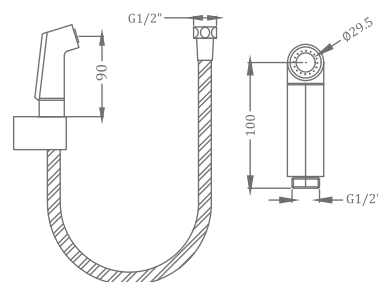

₹ 2,400

KA580014-RG
ABS HEALTH FAUCET WITH HOOK
& 1 M HOSE

₹ 3,200

KA580014-CG
ABS HEALTH FAUCET WITH HOOK
& 1 M HOSE

₹ 3,200

FAUCET

HEALTH FAUCET

KA580014-GM