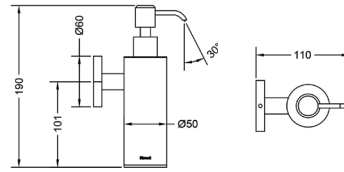

KA930009-RG

SOAP DISPENSER
ROUND