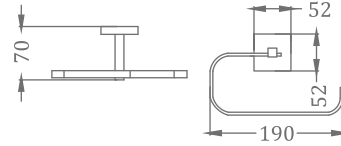

KA990005-CRG

SQUARE RANGE
TOWEL HANGER

₹ 1,400