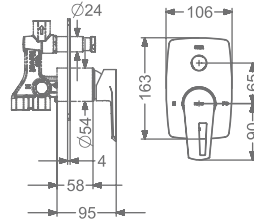

FAUCET

CHIME

KB911036-RG
3 INLET CONCEALED SINGLE
LEVER BATH & SHOWER MIXER TRIMS
(COMPATIBLE WITH KB911034-RG)

₹ 5,200

KB911037-RG
2 INLET HI-FLOW CONCEALED
SINGLE LEVER DIVERTER TRIMS
(COMPATIBLE WITH KB911035-RG)

₹ 5,400

KB911056-RG
HI-FLOW CONCEALED BODY
& TRIMS FOR TRIO FUNCTION
(SHOWER & SPOUT)

₹ 13,000

KB911016-RG
BATH SPOUT WITH FLANGE

₹ 4,000

KB911017-RG
BATH TUB SPOUT WITH
DIVERTER & FLANGE

₹ 4,800