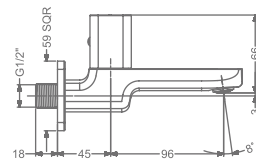

KB2911004-CP

BIB TAP WITH FLANGE

₹ 3,500