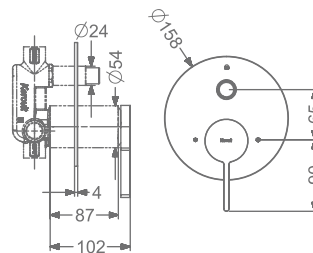

KB2211037-CP

2 INLET HI-FLOW CONCEALED
SINGLE LEVER DIVERTER TRIMS
(COMPATIBLE WITH KB2211035-CP)