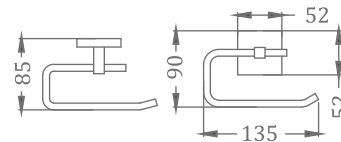

KA990007-CRG

SQUARE RANGE
TUMBLER HOLDER

₹ 1,400

KA990009-CRG

SQUARE RANGE
TOILET PAPER HOLDER

₹ 2,000

KA990010-CRG

SQUARE RANGE
TOWEL RACK 24"