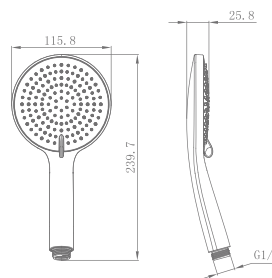

HAND SHOWER

₹ 4,000

KA510011-MB

HAND SHOWER (WITH HOLDER + HOSE)

₹ 4,000

KA520010-CP

3 FLOW HAND SHOWER+HOOK+HOSE PIPE

₹ 3,500