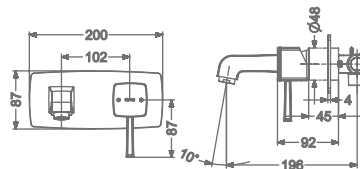

₹ 12,700

KB2511011-ND-CGL

SINGLE LEVER TALL BASIN MIXER
WITHOUT POP-UP

₹ 14,700

KB2511023-CGL

CONCEALED WALL MOUNTED
SINGLE LEVER BASIN MIXER TRIMS
(COMPATIBLE WITH KB2511022-CGL)

₹ 11,000

KB2511001-CGL