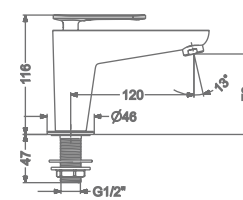

SINGLE LEVER TALL BASIN MIXER
WITHOUT POP-UP

₹ 8,400

KB2311023-CP

CONCEALED SINGLE LEVER
WALL MOUNTED BASIN MIXER TRIMS
(COMPATIBLE WITH KB2311022-CP)

₹ 6,000

KB2311001-CP

PILLAR TAP

₹ 4,000