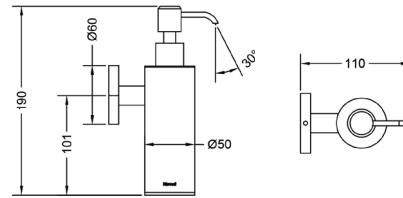

₹ 3,200

KA990010-GM
SQUARE RANGE
TOWEL RACK 24"

₹ 9,000

KA990011-GM
SQUARE RANGE
TOWEL RACK 18"

₹ 7,600

GUNMETAL

KA990015-GM

SQUARE RANGE
SOAP DISPENSER