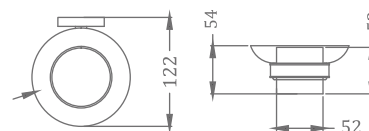

KA990003-CGL

SQUARE RANGE
ROBE HOOK

₹ 800

KA990004-CGL

SQUARE RANGE
SOAP DISH

₹ 1,600

CHROME & GOLD

KA990005-CGL
SQUARE RANGE
TOWEL HANGER