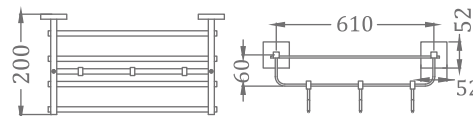

KA990007-CRG

SQUARE RANGE
TUMBLER HOLDER

₹ 1,400

KA990009-CRG

SQUARE RANGE
TOILET PAPER HOLDER

₹ 2,000

KA990010-CRG

SQUARE RANGE
TOWEL RACK 24"