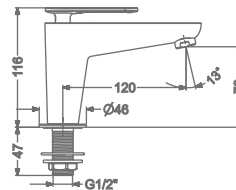

FAUCET

KEROVIT | AURUM

Bathrooms you desire

ARIUS

KB2311010-ND-RG

SINGLE LEVER BASIN MIXER
WITHOUT POP-UP

₹ 10,200

KB2311011-ND-RG

SINGLE LEVER TALL BASIN MIXER
WITHOUT POP-UP

₹ 13,000

KB2311023-RG

CONCEALED SINGLE LEVER
WALL MOUNTED BASIN MIXER TRIMS
(COMPATIBLE WITH KB2311022-RG)

₹ 7,300

KB2311001-RG

PILLAR TAP

₹ 5,400

KB2311002-RG

TALL PILLAR TAP

₹ 8,500