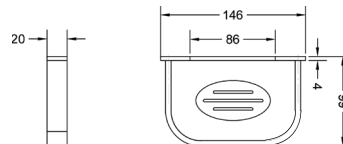

₹ 4,400

KA660003-RG

CONVEX RANGE
ROBE HOOK

₹ 800

KA660004-RG

CONVEX RANGE
SOAP DISH

₹ 2,600

KA660005-RG