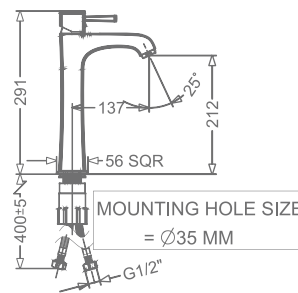

₹ 12,700

KB2511011-ND-CGL

SINGLE LEVER TALL BASIN MIXER
WITHOUT POP-UP

₹ 14,700

KB2511023-CGL

CONCEALED WALL MOUNTED
SINGLE LEVER BASIN MIXER TRIMS
(COMPATIBLE WITH KB2511022-CGL)

₹ 11,000

KB2511001-CGL