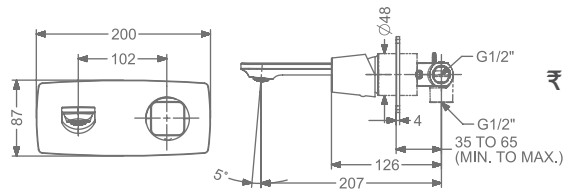

₹ 14,700

KB2911023-GM

CONCEALED WALL MOUNTED
SINGLE LEVER BASIN MIXER TRIMS
(COMPATIBLE WITH KB2911022-GM)

₹ 8,500

KB2911001-GM

PILLAR TAP