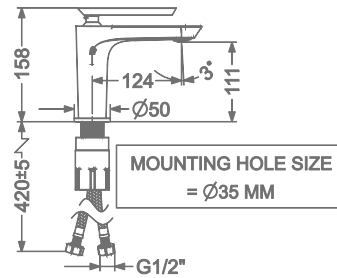

CONCEALED WALL MOUNTED
SINGLE LEVER BASIN MIXER TRIMS
(COMPATIBLE WITH KB2611022-GM)

₹ 10,500

FAUCET

KEROVIT | AURUM

Bathrooms you desire

ALANA

KB2411010-ND-CRG

SINGLE LEVER BASIN MIXER
WITHOUT POP-UP