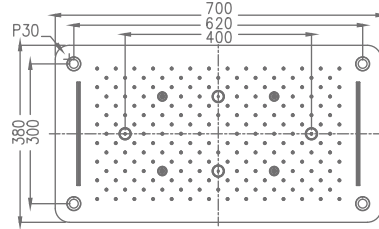

₹ 31,400

KA600001-6A-CP

TWO FUNCTIONS CEILING SHOWER
WITHOUT CHROMOTHERAPY - SS
(RAIN & TWO MISTS)

₹ 25,000

SHOWER

OVERHEAD RAIN SHOWER

KA600001-8-CP
THREE FUNCTIONS CEILING SHOWER
WITH CHROMOTHERAPY - SS
(RAIN, TWO WATERFALL & FOUR MISTS)