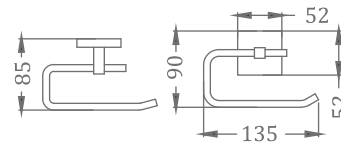

GUNMETAL

KA990004-GM
SQUARE RANGE
SOAP DISH

₹ 1,800

KA990005-GM
SQUARE RANGE
TOWEL HANGER

₹ 1,800

KA990007-GM
SQUARE RANGE
TUMBLER HOLDER

₹ 1,600

KA990009-GM
SQUARE RANGE
TOILET PAPER HOLDER

₹ 3,200

₹ 9,000

₹ 7,600