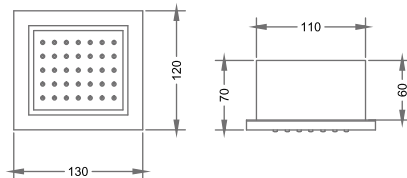

KA620003-CG

BRASS RECTANGULAR BODY JET
WITH SILICONE NOZZLE

₹ 6,800

KA620003-GM

BRASS RECTANGULAR BODY JET
WITH SILICONE NOZZLE

₹ 7,200

TOILET

SMART WC