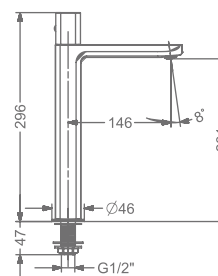

KB2911002-CG

TALL PILLAR TAP