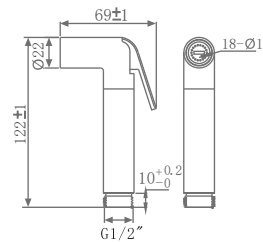

₹ 2,400

KA580012-RG
HEALTH FAUCET (BRASS)
WITH HOOK & 1 M HOSE

₹ 4,400

KA580012-CG
HEALTH FAUCET (BRASS)
WITH HOOK & 1 M HOSE

₹ 4,400

KA580012-GM
HEALTH FAUCET (BRASS)
WITH HOOK & 1 M HOSE

₹ 4,600

KA580023-CP
HEALTH FAUCET (BRASS)
WITH HOOK & 1 M HOSE